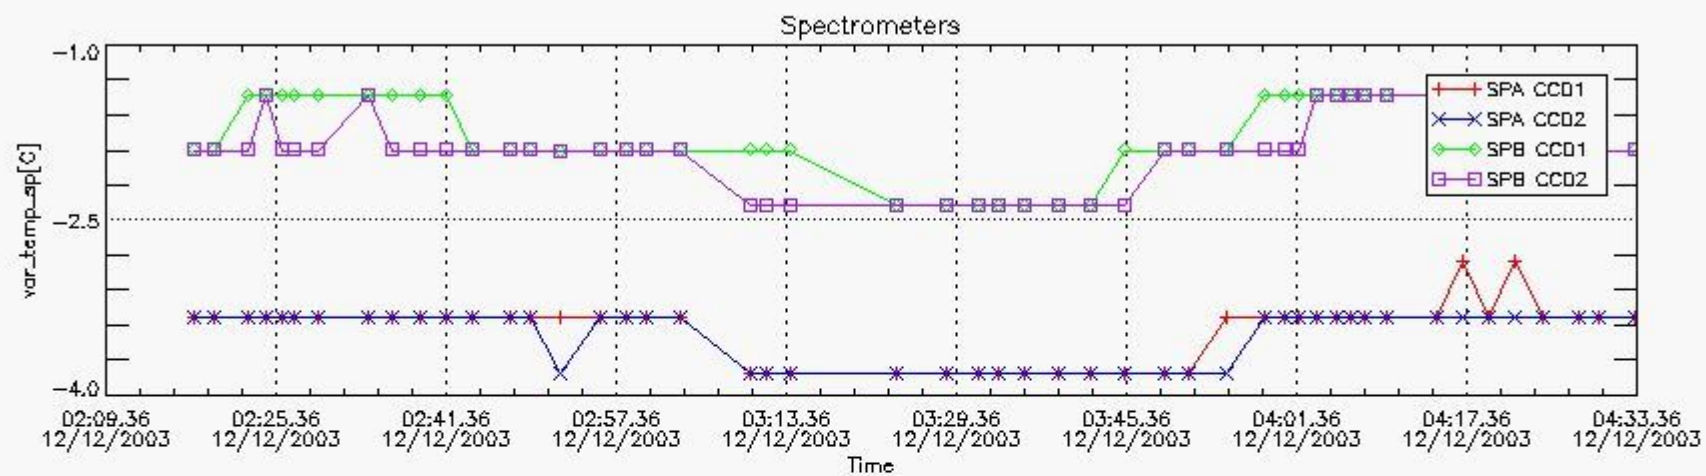

4. Overview of dark signal processing per product

The Dark Charge (DC) is a temperature-dependant signal added to the useful measurements and it is therefore subtracted from them during the processing. There are two phenomena that produce a continuous increase of the DC: the "hot pixels" (a pixel is "hot" when its DC exceeds by a significant amount its value measured on ground at the same temperature) and the "Random Telegraphic Signal" (abrupt change positive or negative of the CCD pixel signal, random in time, affecting only the DC part of the signal and not the photon generated signal).

In this section a list of products that did not use the Dark Sky Area (DSA) observation for the DC computation is given. It is also provided the mean DC plot per product for dark limb products with no error flag set.

4.1 All products used the DSA observation for the DC computation

4.2 Plot of mean dark charges per product: only products in DARK limb conditions without errors are used