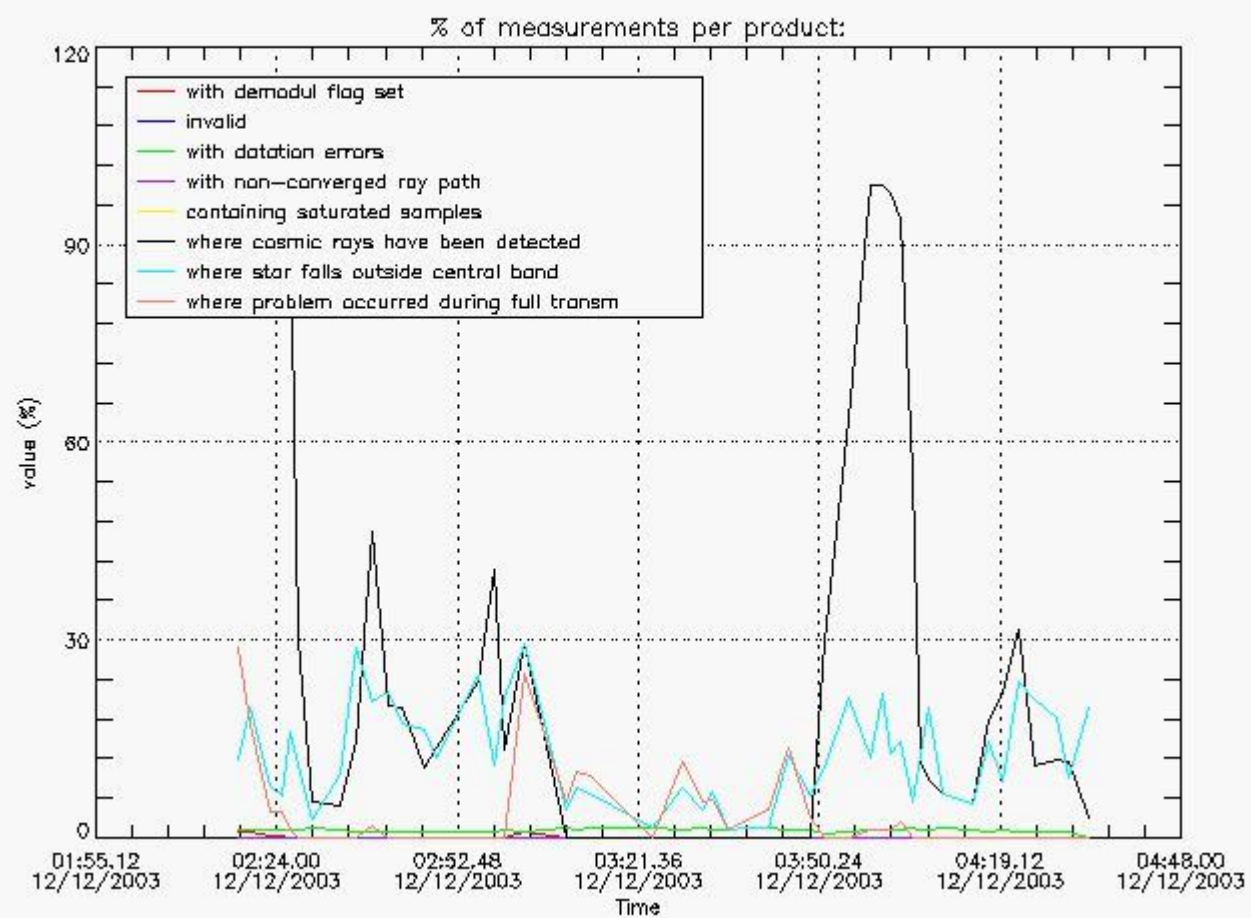

5.2 Plot quality information per product

6. Statistics and plot of tangent altitude of the last measurement (DARK & BRIGHT products without errors)

6.1 Statistics on tangent altitude lost:

Statistics	DARK	BRIGHT
Mean:	13.875	21.370
St. deviation:	4.1845	3.3284
Maximum:	21.824	27.764
Minimum:	5.5329	15.954
Number of data:	36.000	12.000

6.2 Plot for DARK limb products