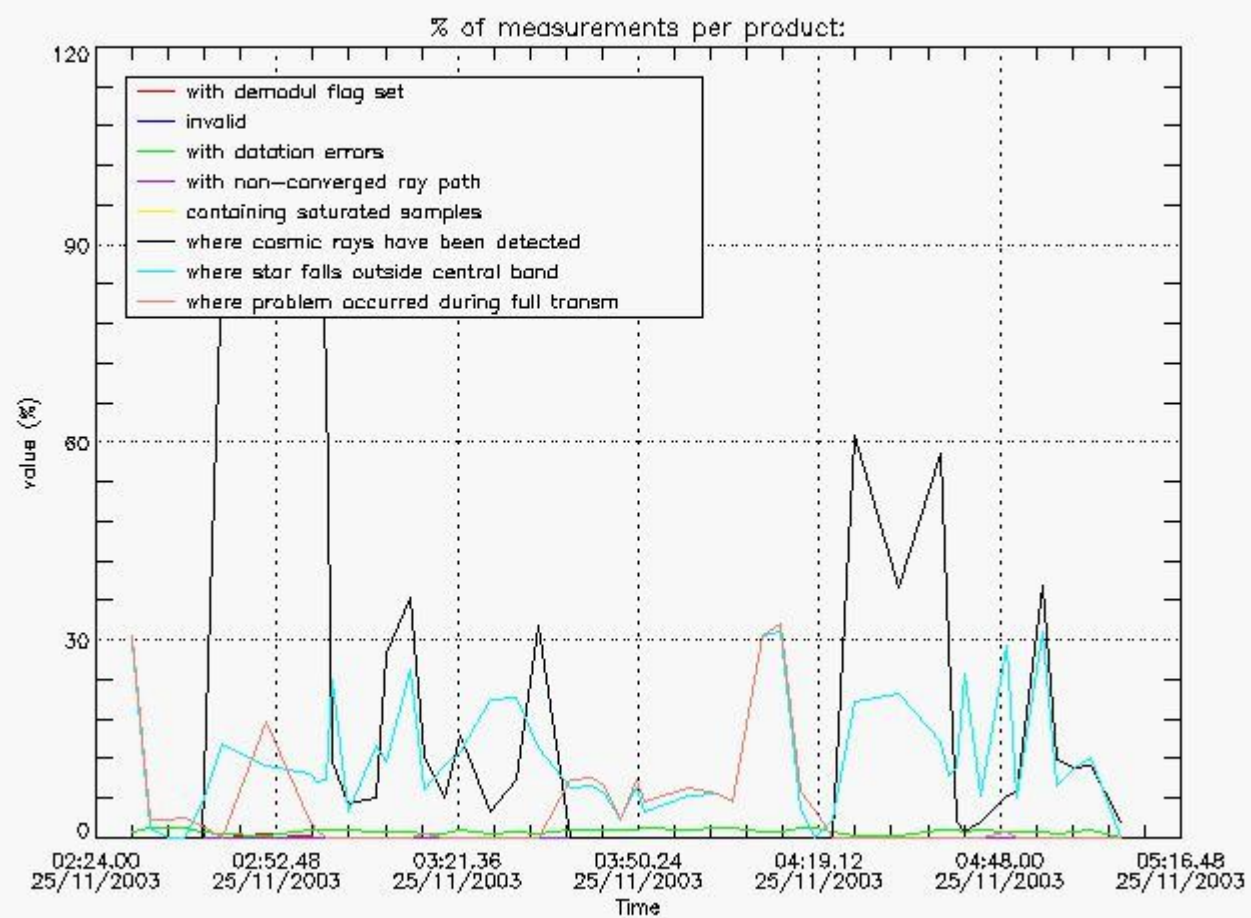

5.2 Plot quality information per product

6. Statistics and plot of tangent altitude of the last measurement (DARK & BRIGHT products without errors)

6.1 Statistics on tangent altitude lost:

Statistics	DARK	BRIGHT
Mean:	15.286	19.479
St. deviation:	7.7069	6.5746
Maximum:	48.783	26.885
Minimum:	4.7738	5.5354
Number of data:	30.000	19.000

6.2 Plot for DARK limb products