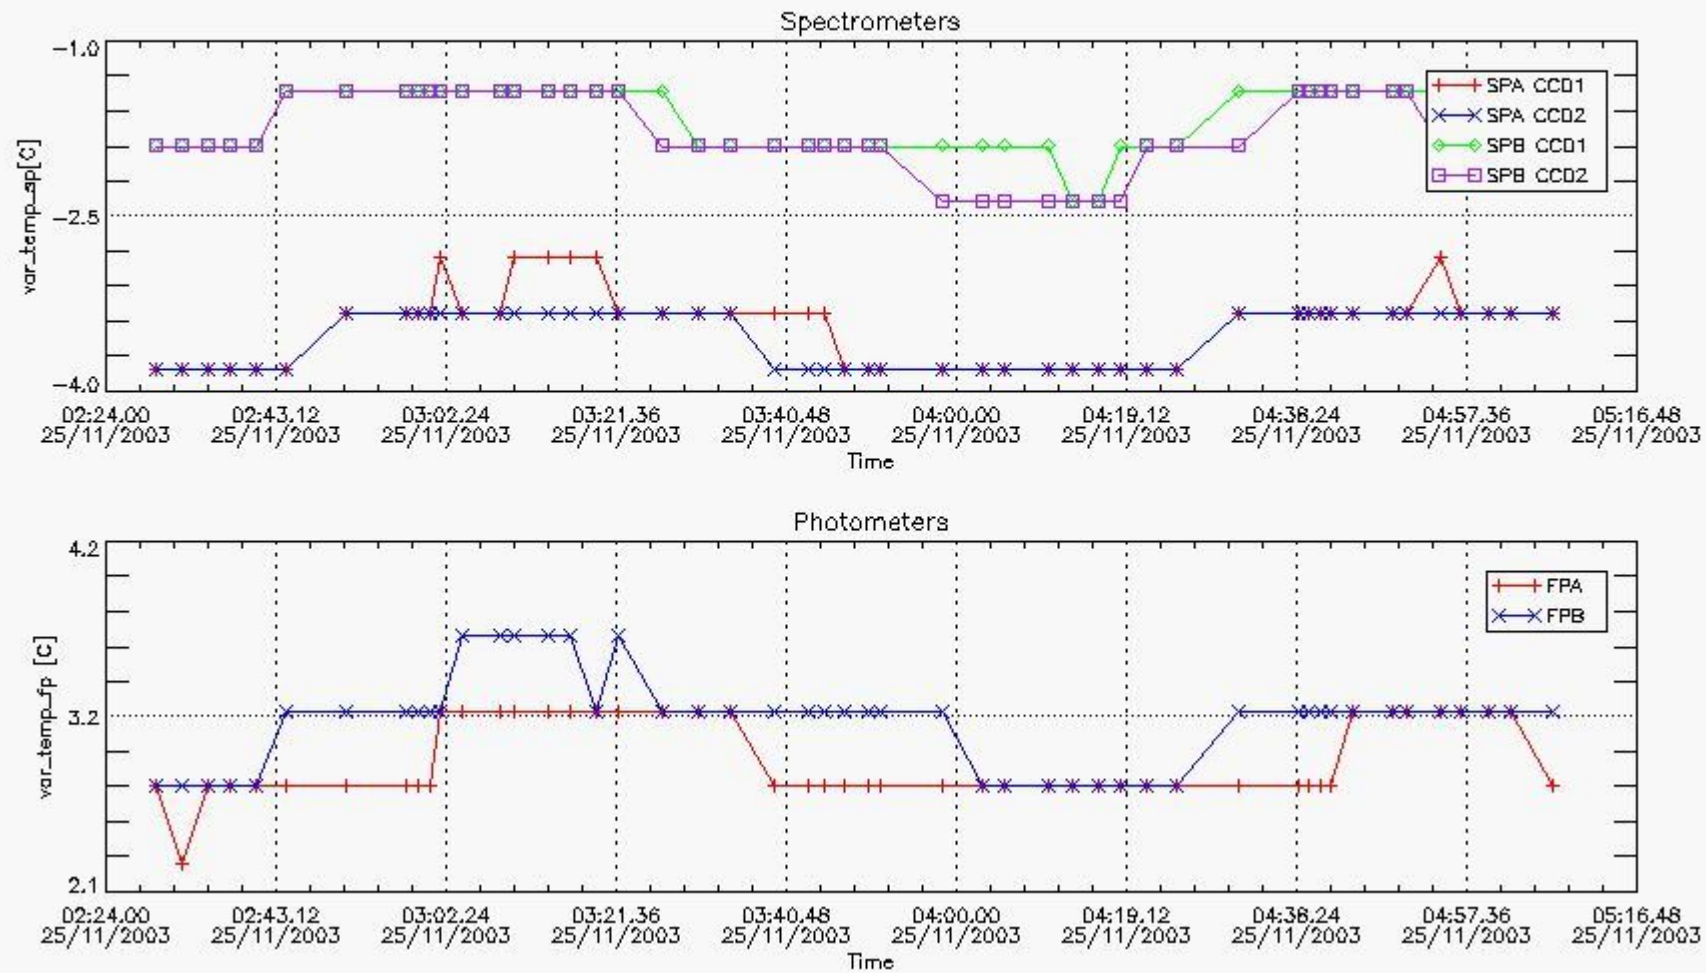

4. Overview of dark signal processing per product

The Dark Charge (DC) is a temperature-dependant signal added to the useful measurements and it is therefore subtracted from them during the processing. There are two phenomena that produce a continuous increase of the DC: the "hot pixels" (a pixel is "hot" when its DC exceeds by a significant amount its value measured on ground at the same temperature) and the "Random Telegraphic Signal" (abrupt change positive or negative of the CCD pixel signal, random in time, affecting only the DC part of the signal and not the photon generated signal).

In this chapter a list of products that did not use the Dark Sky Area (DSA) observation for the DC computation is given. It is also provided the mean DC plot per product for dark limb products with no error flag set.

4.1 All products used the DSA observation for the DC computation

4.2 Plot of mean dark charges per product: only products in DARK limb conditions without errors are used