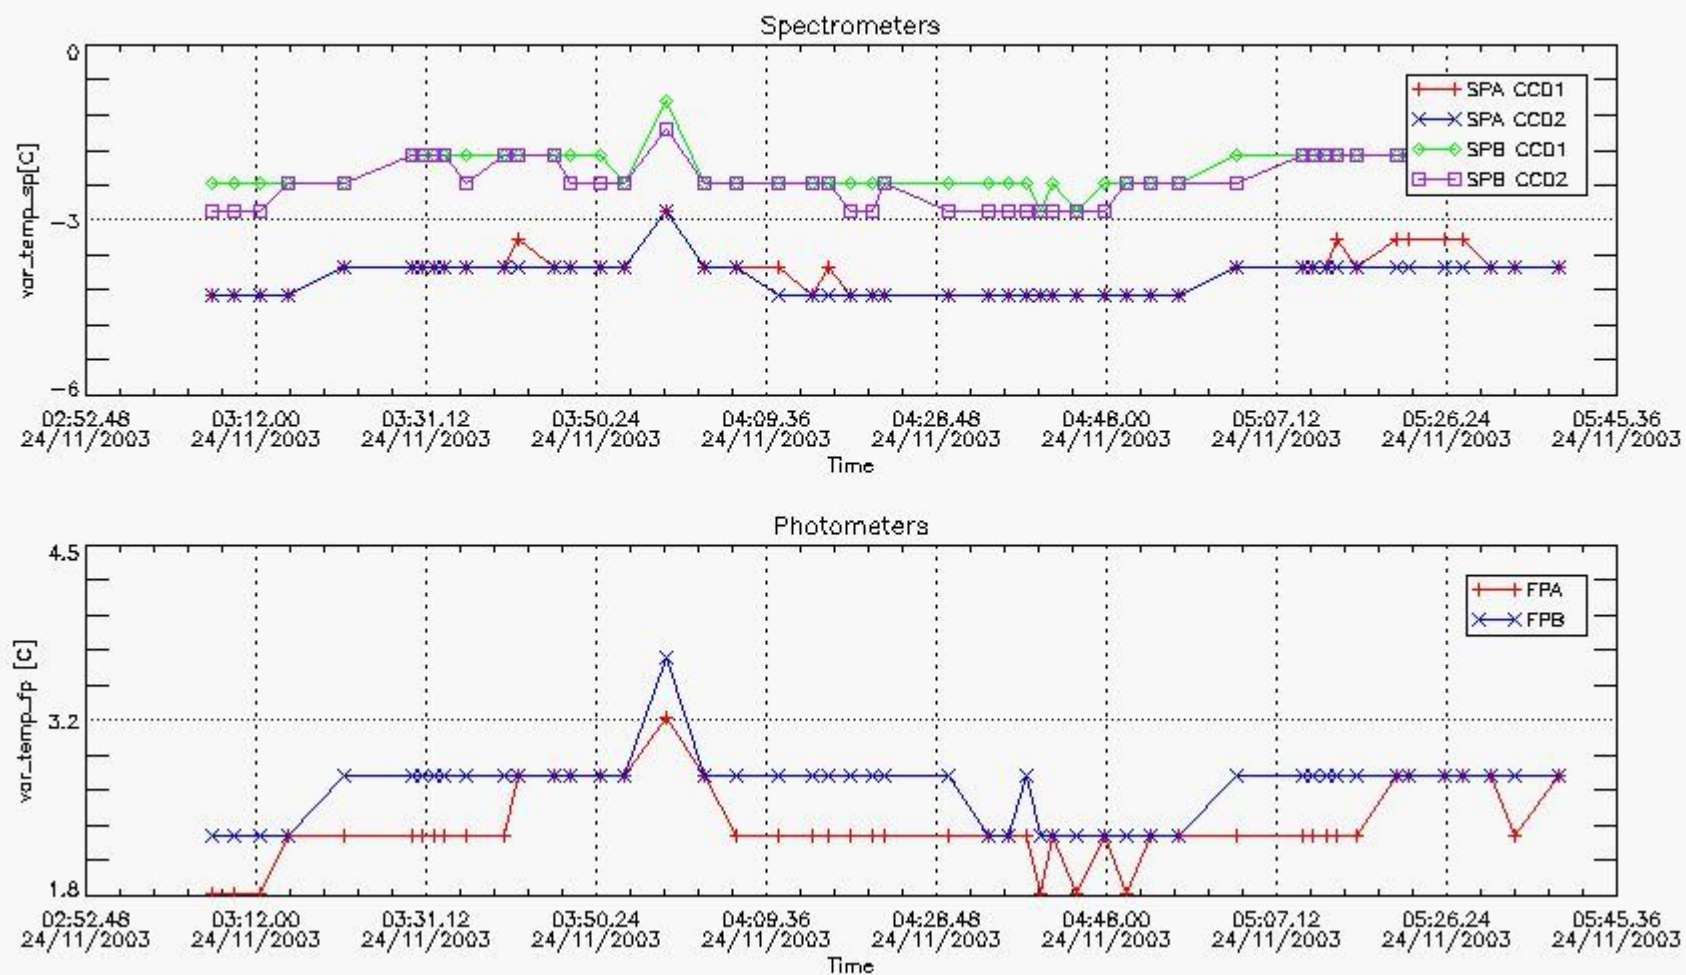

4. Overview of dark signal processing per product

The Dark Charge (DC) is a temperature-dependant signal added to the useful measurements and it is therefore subtracted from them during the processing. There are two phenomena that produce a continuous increase of the DC: the "hot pixels" (a pixel is "hot" when its DC exceeds by a significant amount its value measured on ground at the same temperature) and the "Random Telegraphic Signal" (abrupt change positive or negative of the CCD pixel signal, random in time, affecting only the DC part of the signal and not the photon generated signal).

In this chapter a list of products that did not use the Dark Sky Area (DSA) observation for the DC computation is given. It is also provided the mean DC plot per product for dark limb products with no error flag set.

4.1 All products used the DSA observation for the DC computation

4.2 Plot of mean dark charges per product: only products in DARK limb conditions without errors are used