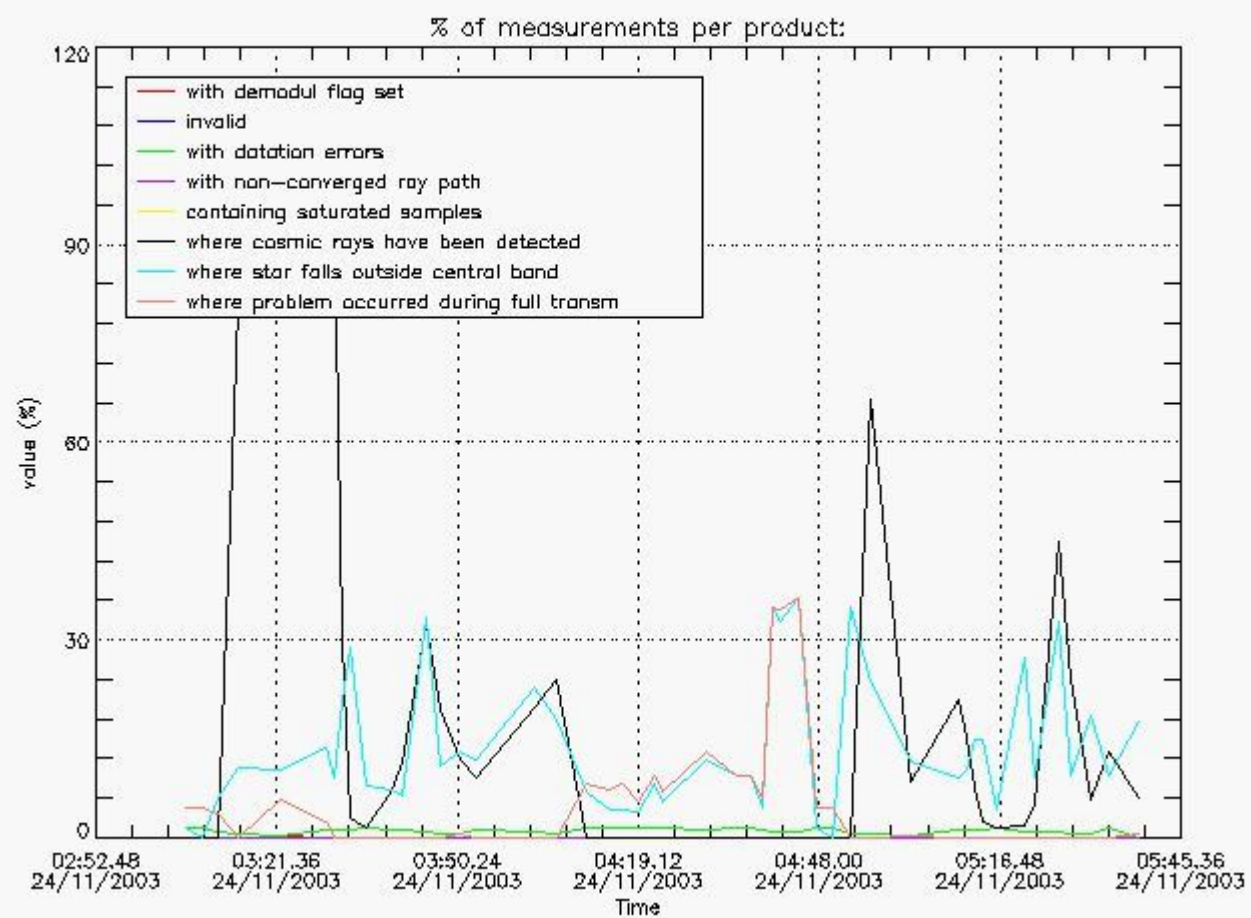

5.2 Plot quality information per product

6. Statistics and plot of tangent altitude of the last measurement (DARK & BRIGHT products without errors)

6.1 Statistics on tangent altitude lost:

Statistics	DARK	BRIGHT
Mean:	14.092	17.870
St. deviation:	4.7154	7.4152
Maximum:	20.860	24.977
Minimum:	3.2017	3.9913
Number of data:	29.000	19.000

6.2 Plot for DARK limb products