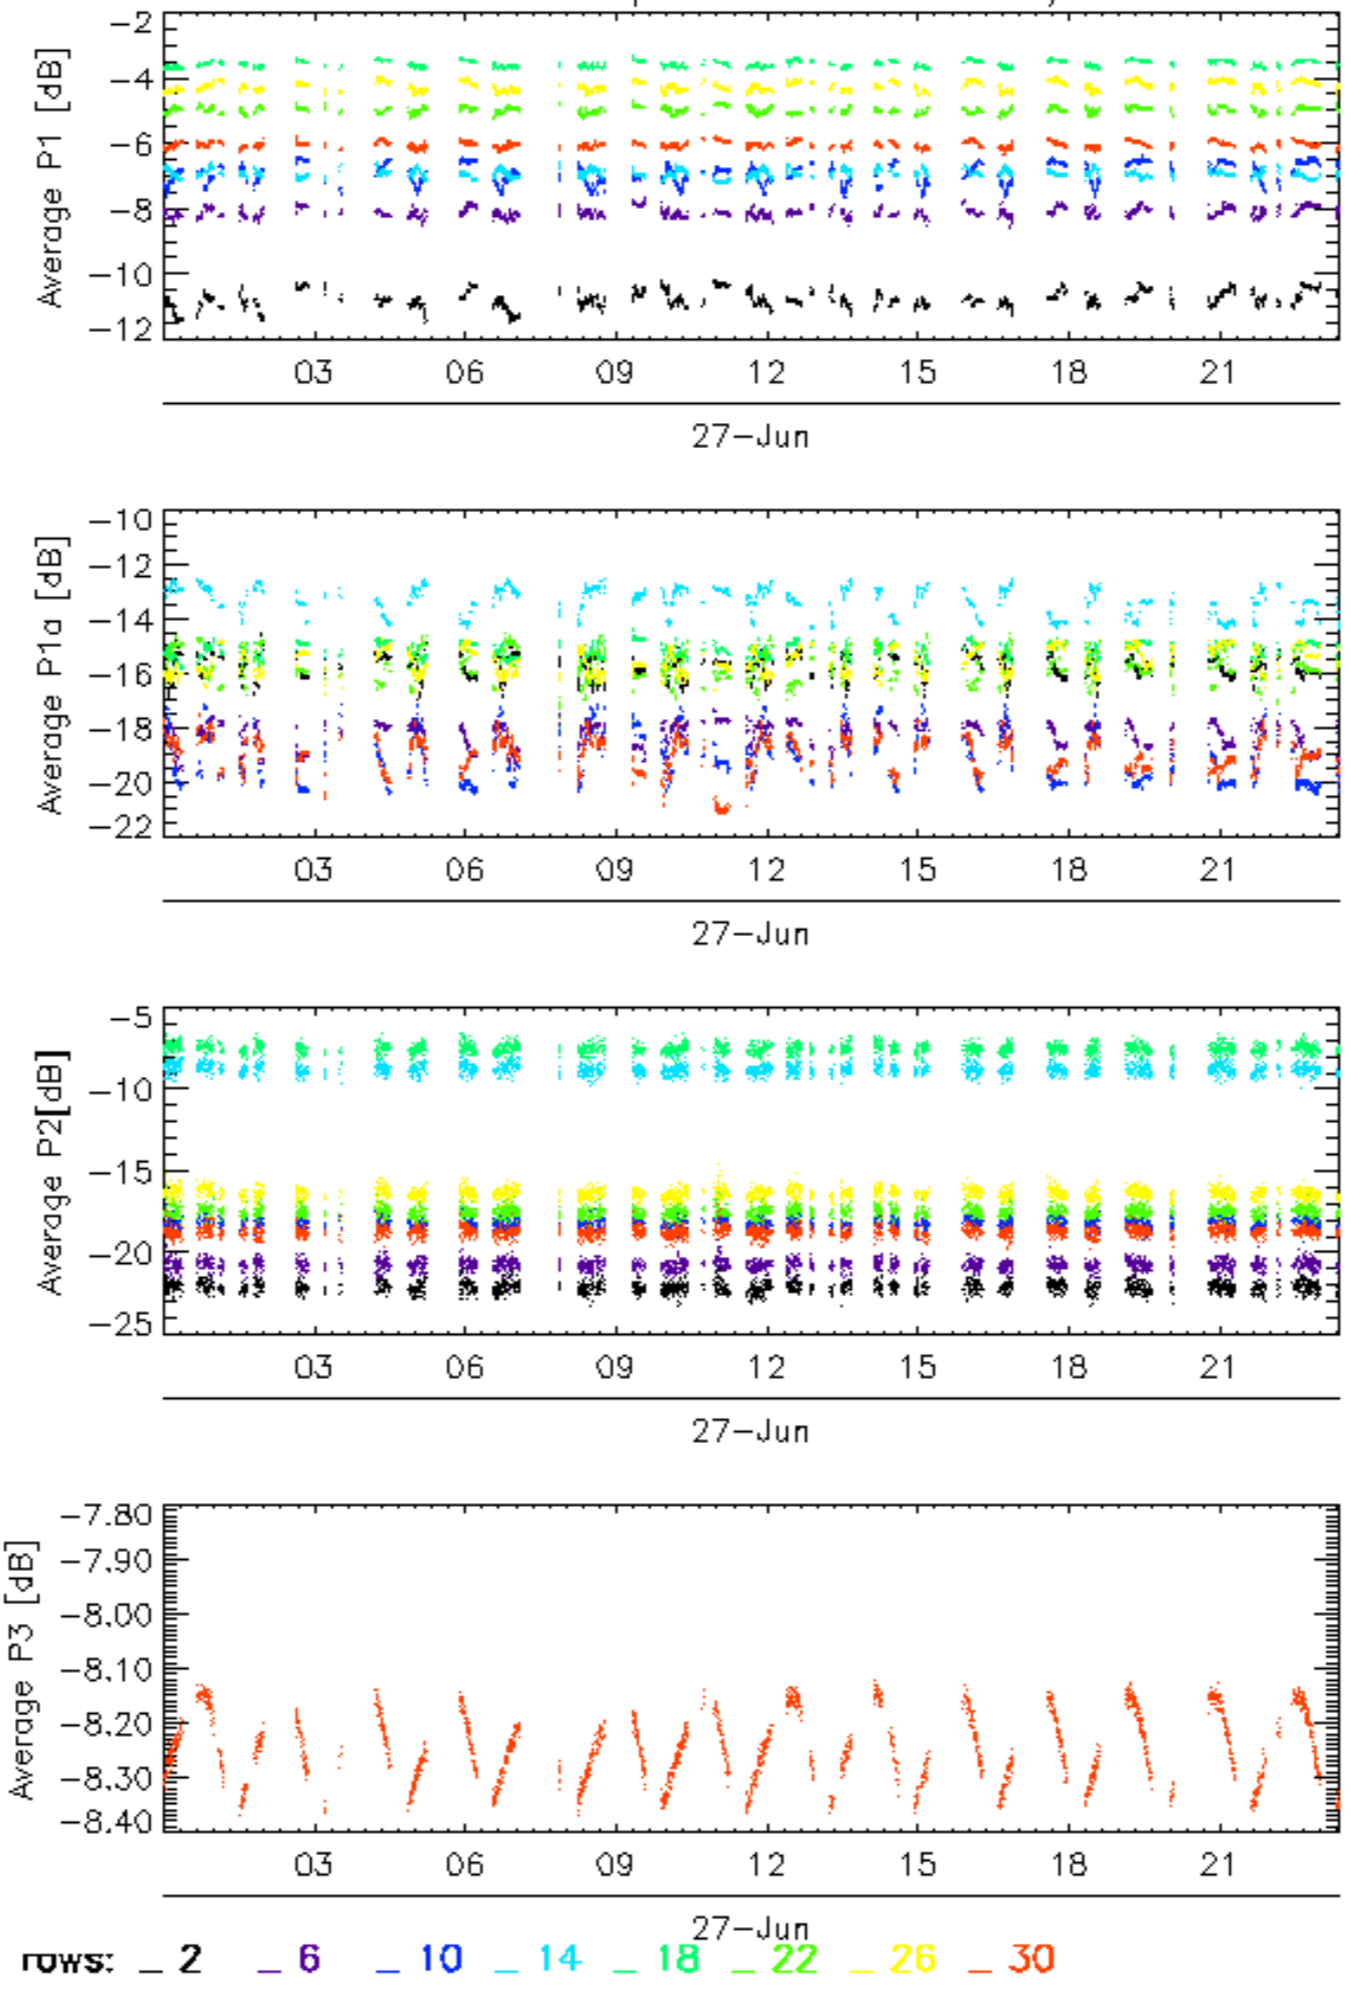

Calibration pulses for WVS IS2 V/V