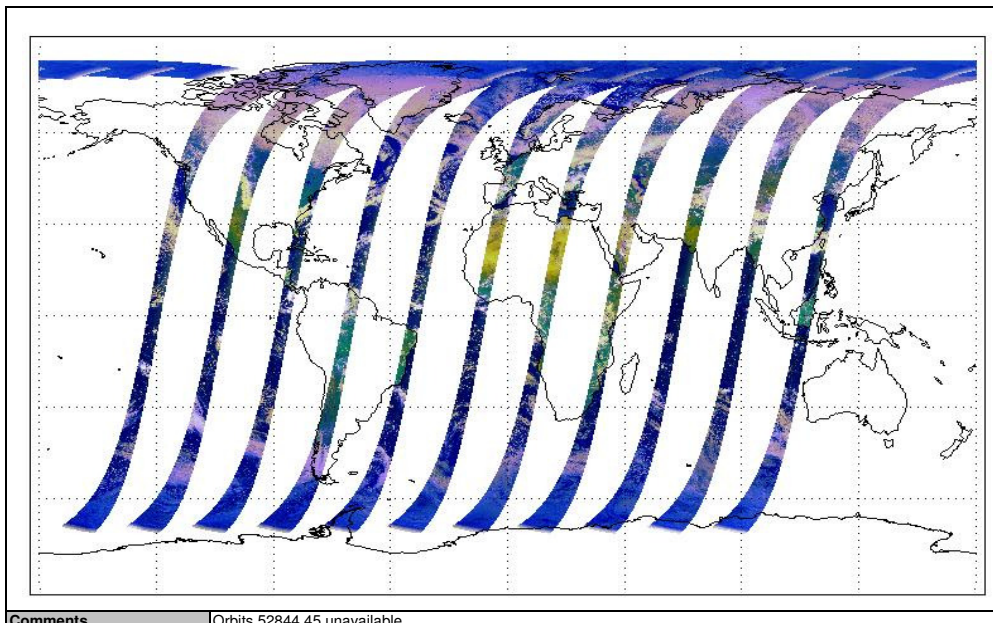

Browse Map

Comments | Orbits 52844.45 unavailable