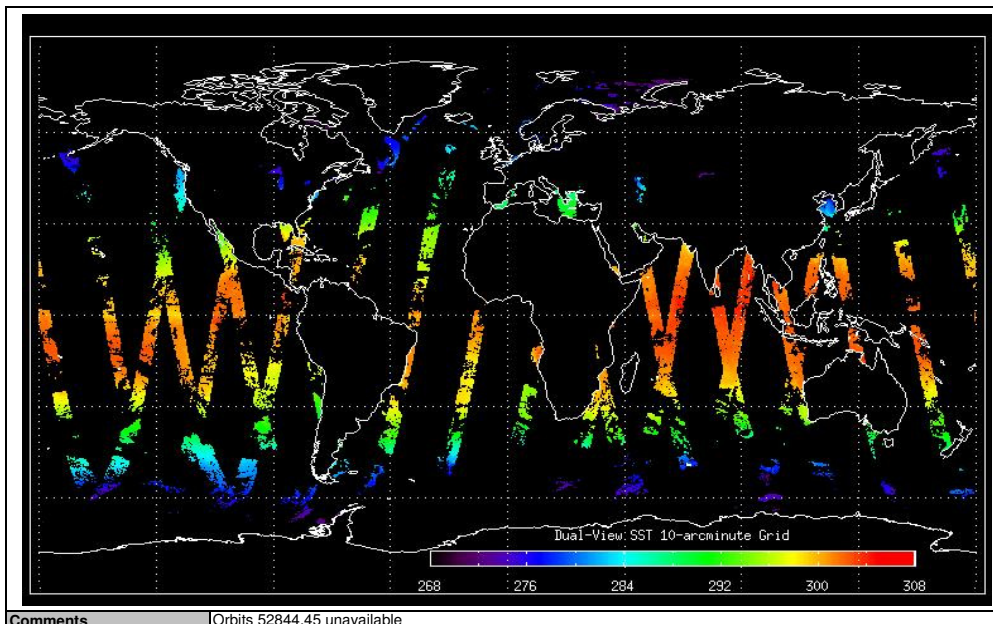

Meteo Map

Comments | Orbits 52844.45 unavailable