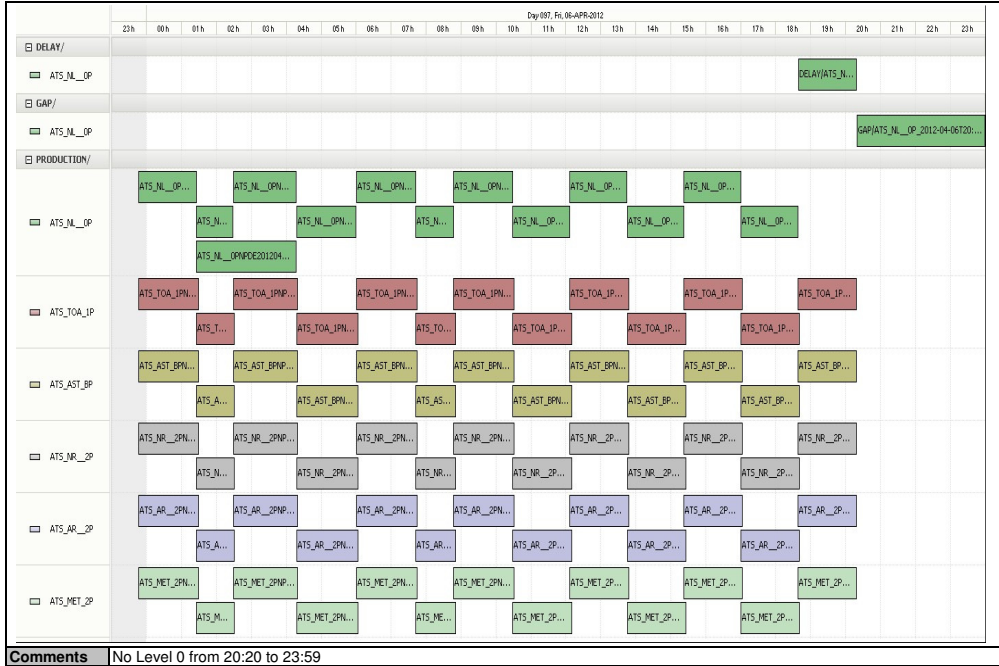

**Instrument and Ground Station Operational Events**

05-Apr-12	None
06-Apr-12	Nothing planned
07-Apr-12	Nothing planned

**Daily Gantt Chart**

**Rolling Archive Products**

<b>Total # MET Products:</b>	15	<b>Total # L1 Products:</b>	15	<b>Total # L2P Products:</b>	15
<b>Server Availability:</b>	Nominal		<b>Comments</b>	None	

Orbit #	Acquired	QA Comments
52805	04-Apr-12	High jitter.
52806	04-Apr-12	High jitter.
52814	04-Apr-12	High jitter. No visceral peak.
52821	05-Apr-12	High jitter. 23 AGOLoops Changes.
52822	05-Apr-12	High jitter.
52823	05-Apr-12	High jitter.
52824	05-Apr-12	High jitter. 24 AGOLoops Changes.
52825	05-Apr-12	High jitter.
52826	05-Apr-12	High jitter. No visceral peak.
52827	05-Apr-12	High jitter. No visceral peak.
52828	05-Apr-12	High jitter. No visceral peak.
52829	05-Apr-12	High jitter. No visceral peak.