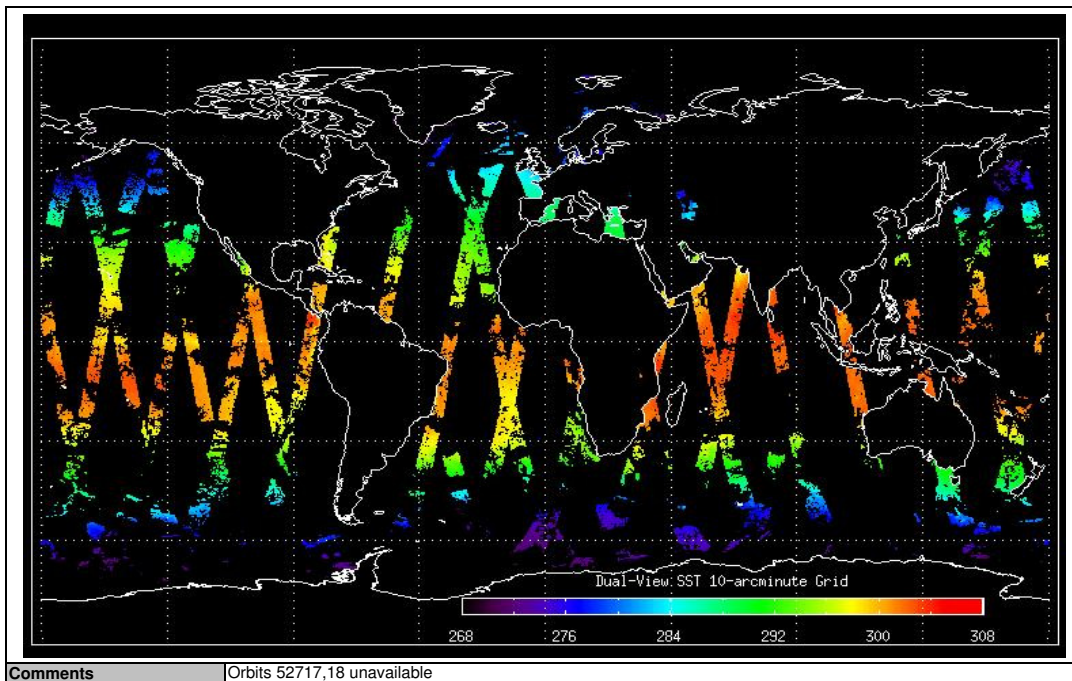

Meteo Map

Comments | Orbits 52717,18 unavailable