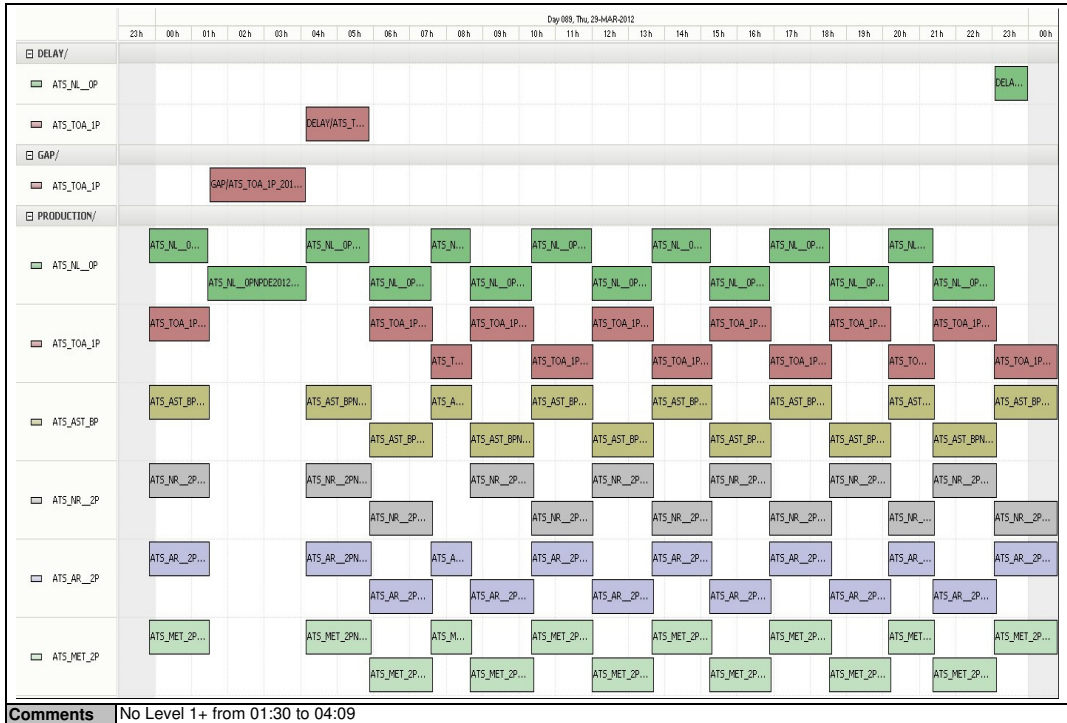

### Instrument and Ground Station Operational Events

28-Mar-12	PDHS-E (ESRIN): Network maintenance for 1.5 h on 28 Mar 2012 between 10:00 and 15:00 CET will cause communication interruptions
29-Mar-12	Nothing planned
30-Mar-12	Nothing planned

### Daily Gantt Chart

### Rolling Archive Products

Total # MET Products:	13	Total # L1 Products:	12	Total # L2P Products:	12
Server Availability:		Comments:	Nominal	Comments:	None