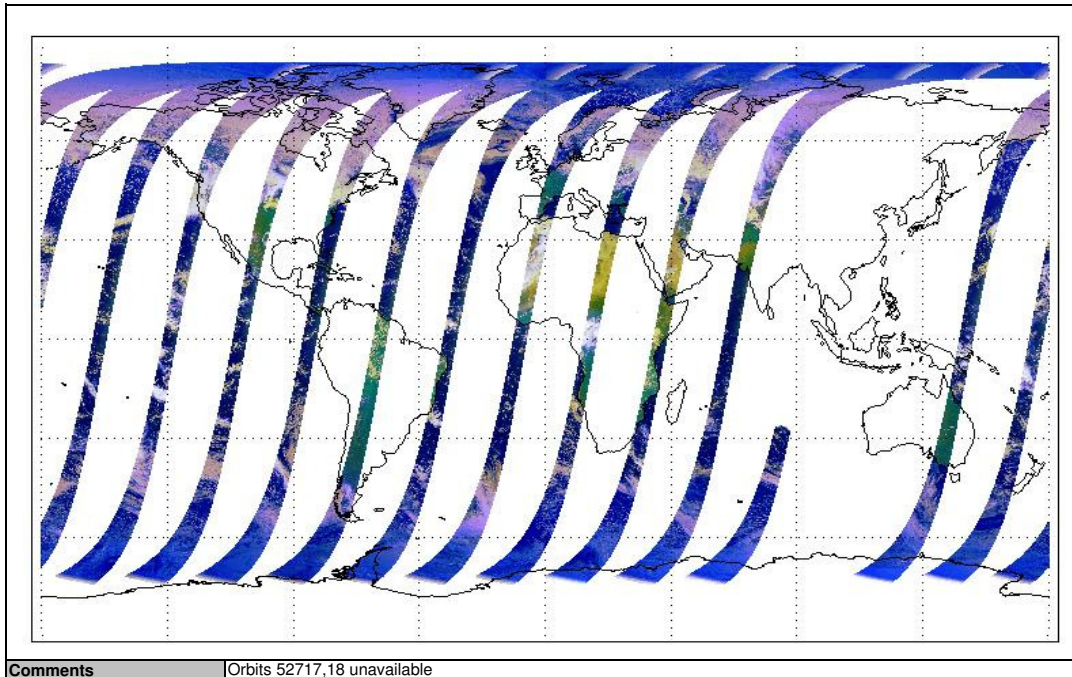

Browse Map

Comments | Orbits 52717,18 unavailable