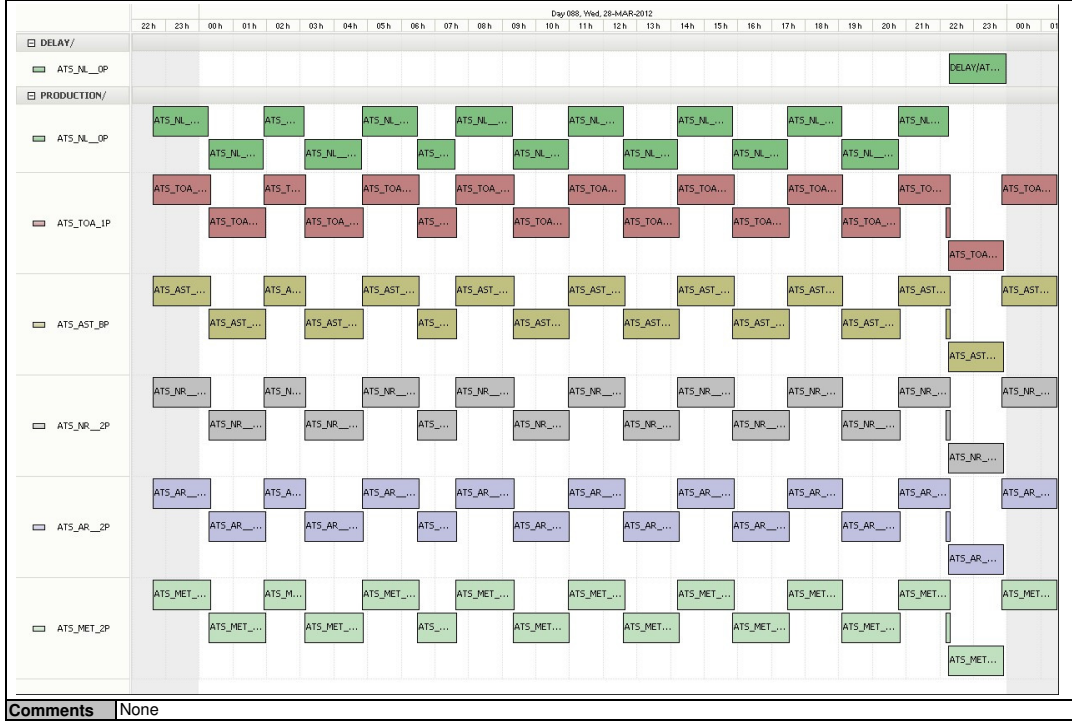

Instrument and Ground Station Operational Events

27-Mar-12	None
28-Mar-12	PDHS-E (ESRIN): Network maintenance for 1.5 h on 28 Mar 2012 between 10:00 and 15:00 CET will cause communication interruptions
29-Mar-12	Nothing planned

Daily Gantt Chart

Rolling Archive Products

Total # MET Products:	17	Total # L1 Products:	17	Total # L2P Products:	17
Server Availability:			Nominal	Comments	None

Data Quality

		Available to:	Comments
NRT	All data	28-Mar-12	None
	Browse products	28-Mar-12	None
Consolidated	All data	21-Mar-12	None
	Browse products	21-Mar-12	None

Visible Calibration Files

Most recent weekly file available on:	28-Mar-12	Visible calibration file is valid from:	26-Mar-12	to	02-Apr-12
Comments	None				

Instrument Health

Latest version of the weekly RAL report on:	28-Mar-12		
Report Date:	12-Mar-12	Days lapsed:	10
Information/anomalies:			
<p>Jitter: Mean: ~1780/orbit - worst case ~1980/orbit. Reported mean up ~100/orbit wrt last week.</p>			

List of QA orbit summary files deposited on:		28-Mar-12
Orbit #	Acquired	QA Comments
52686	26-Mar-12	High jitter.
52687	26-Mar-12	High jitter.
52688	27-Mar-12	High jitter. 310 Missing packets.
52689	27-Mar-12	High jitter. 24 AGOLoops Changes.
52690	27-Mar-12	High jitter.
52691	27-Mar-12	High jitter.
52692	27-Mar-12	High jitter. 15 AGOLoops Changes.
52693	27-Mar-12	High jitter.
52694	27-Mar-12	High jitter.
52695	27-Mar-12	High jitter.
52696	27-Mar-12	High jitter.
52697	27-Mar-12	High jitter. No viscal peak.
52698	27-Mar-12	High jitter. No viscal peak.
52699	27-Mar-12	High jitter. No viscal peak.