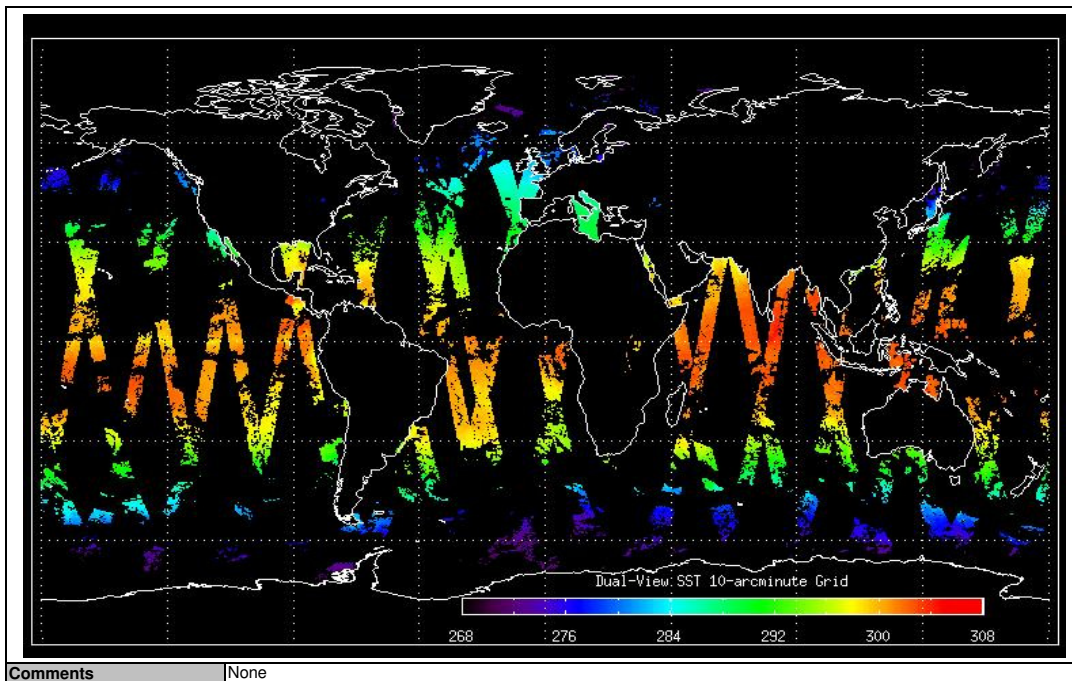

Browse Map

Comments None

Meteo Map

Comments None