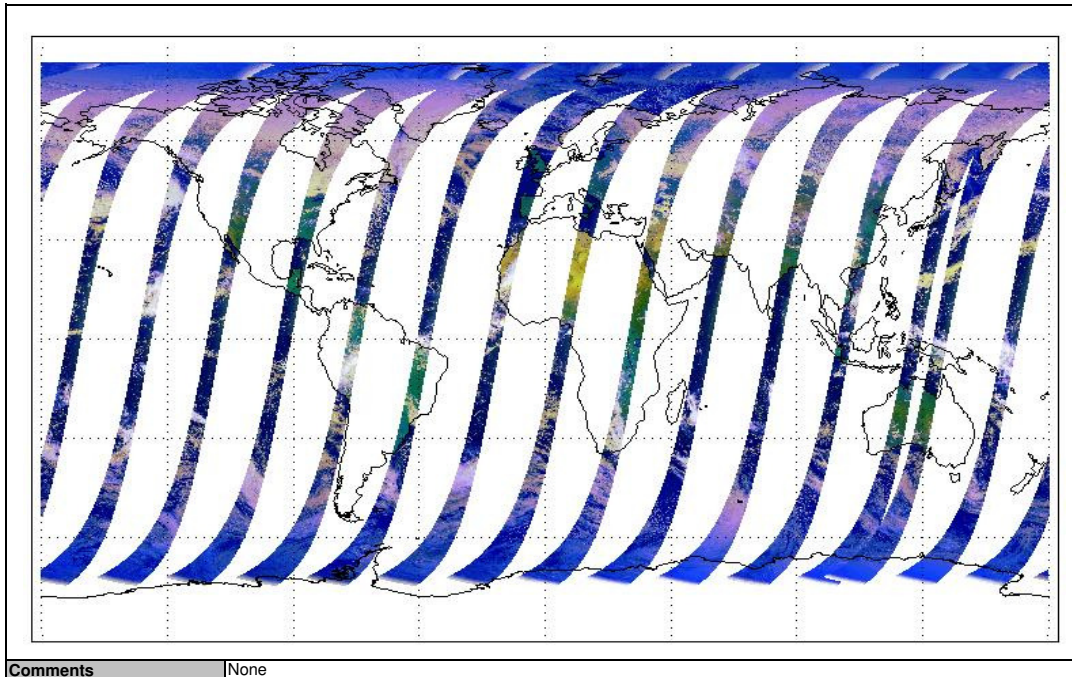

Browse Map

Comments None

Meteo Map

Comments None