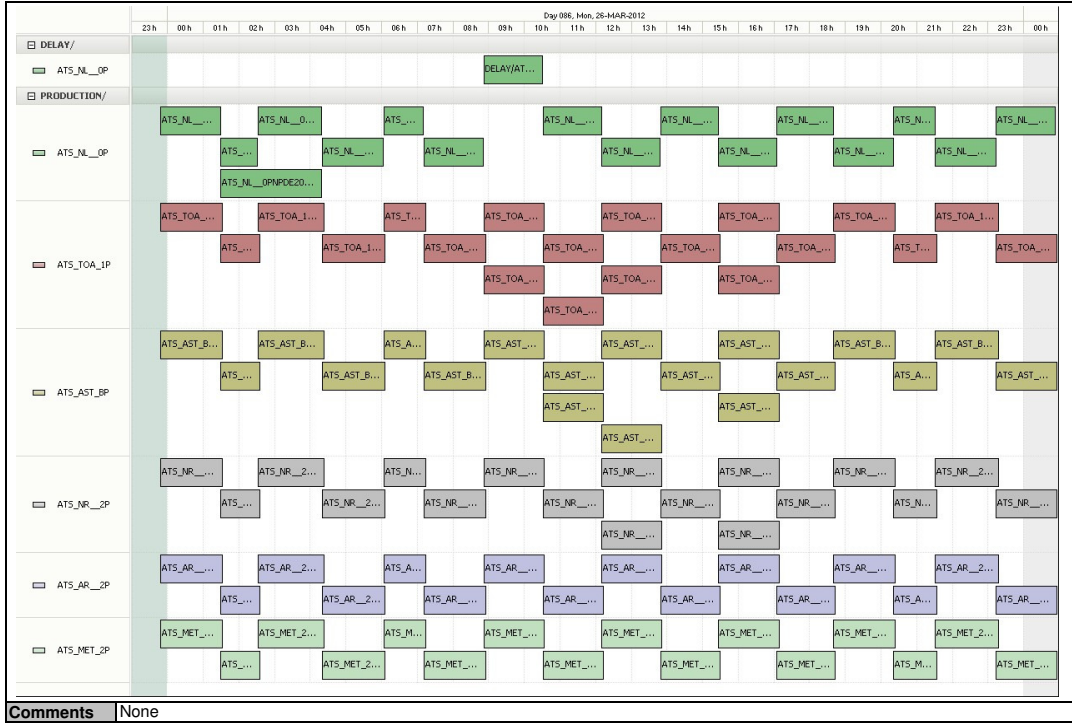

Instrument and Ground Station Operational Events

25-Mar-12	None
26-Mar-12	PDHS-K (Kiruna): Envisat NRT production and dissemination delay due to system problems
27-Mar-12	Nothing planned

Daily Gantt Chart

Rolling Archive Products

Total # MET Products:	15	Total # L1 Products:	19	Total # L2P Products:	17
Server Availability:			Nominal	Comments	None

Data Quality

		Available to:	Comments
NRT	All data	26-Mar-12	None
	Browse products	26-Mar-12	None
Consolidated	All data	19-Mar-12	None
	Browse products	20-Mar-12	Two of orbit 52578

Visible Calibration Files

Most recent weekly file available on:	26-Mar-12	Visible calibration file is valid from:	24-Mar-12	to	31-Mar-12
Comments	None				

Instrument Health

Latest version of the weekly RAL report on:	26-Mar-12		
Report Date:	12-Mar-12	Days lapsed:	8
Information/anomalies:			
<p>Jitter: Mean: ~1780/orbit - worst case ~1980/orbit. Reported mean up ~100/orbit wrt last week.</p>			