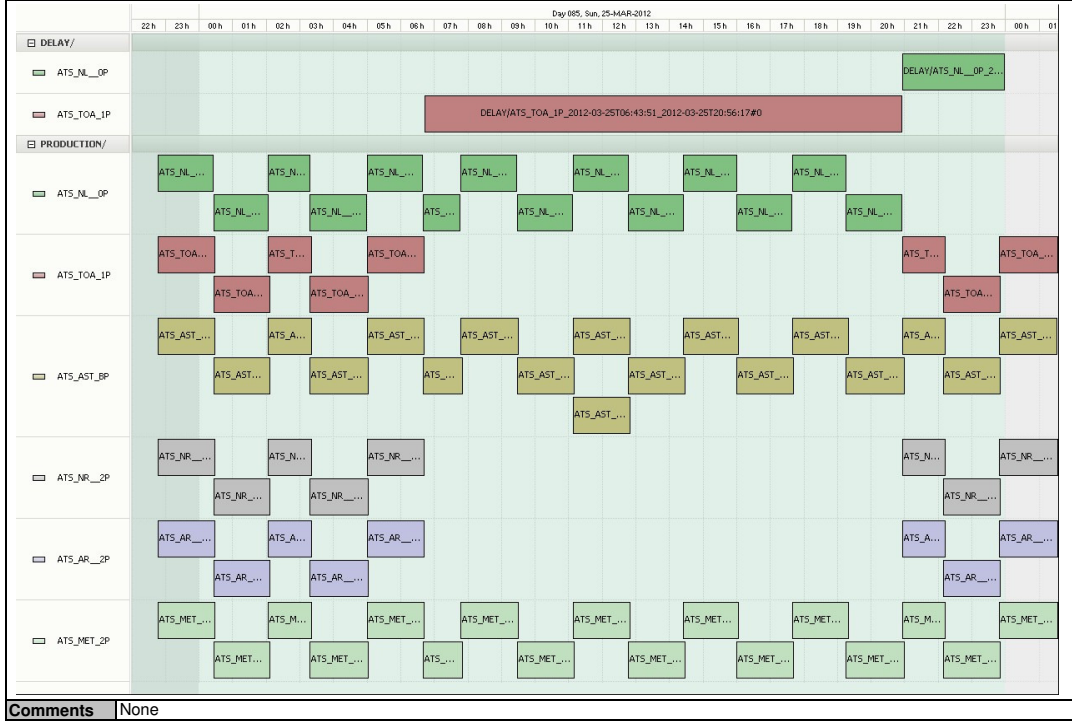

Instrument and Ground Station Operational Events

24-Mar-12	None
25-Mar-12	Nothing planned
26-Mar-12	Nothing planned

Daily Gantt Chart

Rolling Archive Products

Total # MET Products:	7	Total # L1 Products:	7	Total # L2P Products:	16
Server Availability:	KIRUNA Unavailable		Comments	None	

Data Quality

NRT	Available to:		Comments
	All data	25-Mar-12	
Consolidated	Browse products	25-Mar-12	None
	All data	18-Mar-12	None
	Browse products	19-Mar-12	None

Visible Calibration Files

Most recent weekly file available on:	25-Mar-12	Visible calibration file is valid from:	23-Mar-12	to	30-Mar-12
Comments	None				