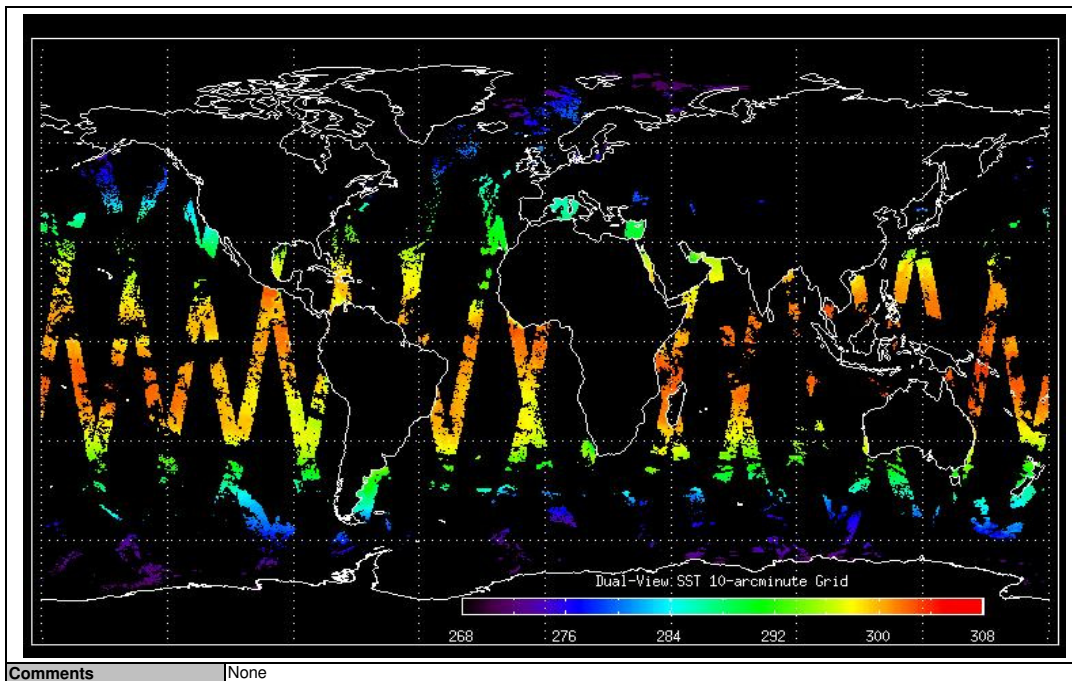

Browse Map

Comments None

Meteo Map

Comments None