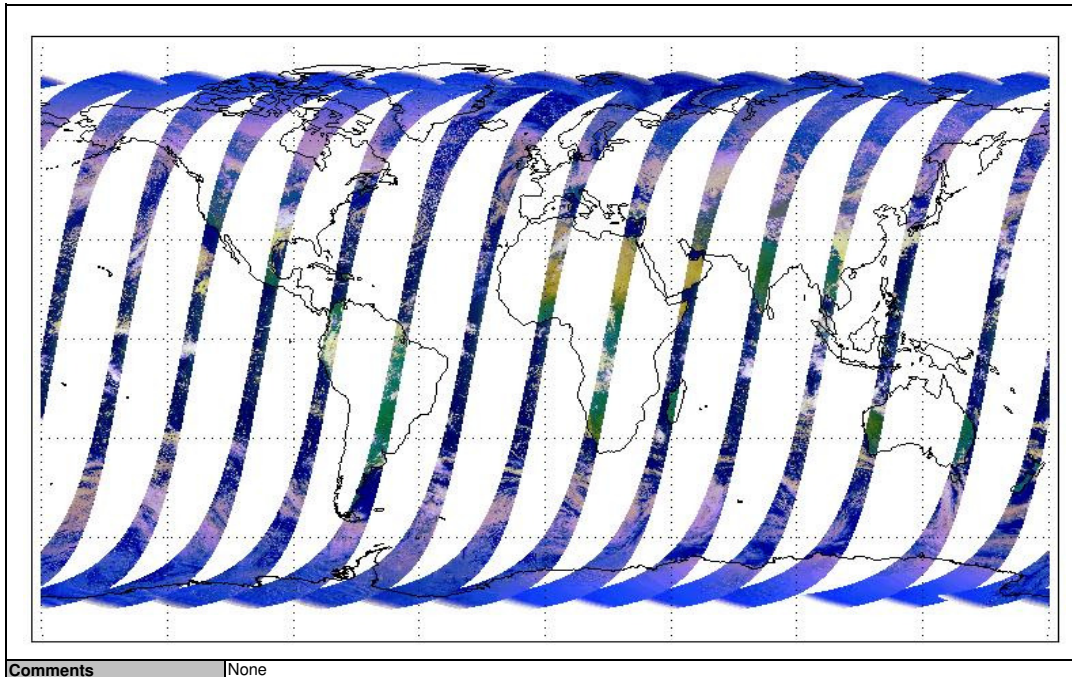

Browse Map

Comments None

Meteo Map

Comments None