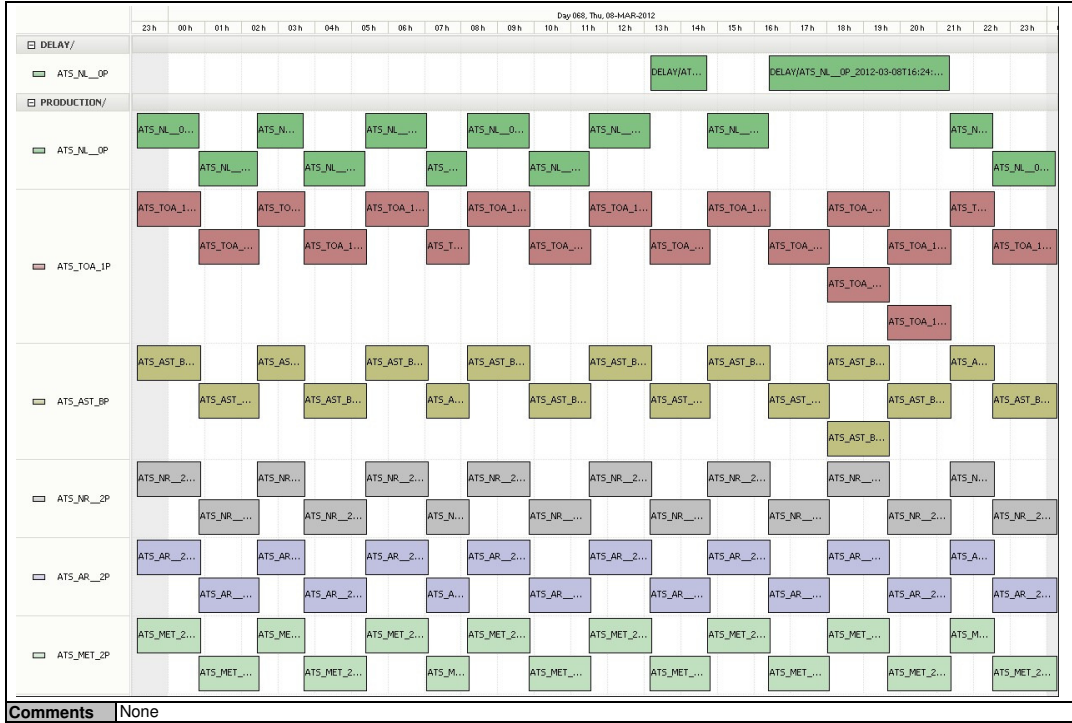

Instrument and Ground Station Operational Events

07-Mar-12	PDHS-E (ESRIN): Network maintenance for 1.5 h on 7 Mar 2012 between 10:00 and 15:00 UTC will cause communication interruptions
08-Mar-12	Nothing planned
09-Mar-12	Nothing planned

Daily Gantt Chart

Rolling Archive Products

Total # MET Products:	15	Total # L1 Products:	17	Total # L2P Products:	15
Server Availability:		Comments:	Nominal	Comments:	None

Data Quality

		Available to:	Comments
NRT	All data	08-Mar-12	None
	Browse products	08-Mar-12	None
Consolidated	All data	01-Mar-12	The following orbit is shorter than standard: 52318 3713
	Browse products	01-Mar-12	Orbit 52305 now available. Orbits 52320,22: internal data gap. Two of orbit 52318 (first not standard size but no gap between them)

Visible Calibration Files

Most recent weekly file available on:	08-Mar-12	Visible calibration file is valid from:	06-Mar-12	to	13-Mar-12
Comments	None				

Instrument Health

Latest version of the weekly RAL report on:	08-Mar-12
Report Date:	20-Feb-12
Days lapsed:	11
Information/anomalies:	
<p>Jitter: Mean: ~1500/orbit - worst case ~1700/orbit. Reported mean up ~180/orbit wrt last week.</p>	

Orbit #	Acquired	QA Comments
52391	06-Mar-12	High jitter.
52392	06-Mar-12	High jitter.
52393	06-Mar-12	High jitter.
52394	06-Mar-12	High jitter. No viscal peak.
52399	06-Mar-12	High jitter.
52400	06-Mar-12	High jitter.
52401	07-Mar-12	High jitter.
52402	07-Mar-12	High jitter.
52403	07-Mar-12	High jitter.
52404	07-Mar-12	High jitter.
52405	07-Mar-12	High jitter. 19 AGOLoops Changes.
52406	07-Mar-12	High jitter.
52407	07-Mar-12	High jitter. No viscal peak.
52408	07-Mar-12	High jitter.