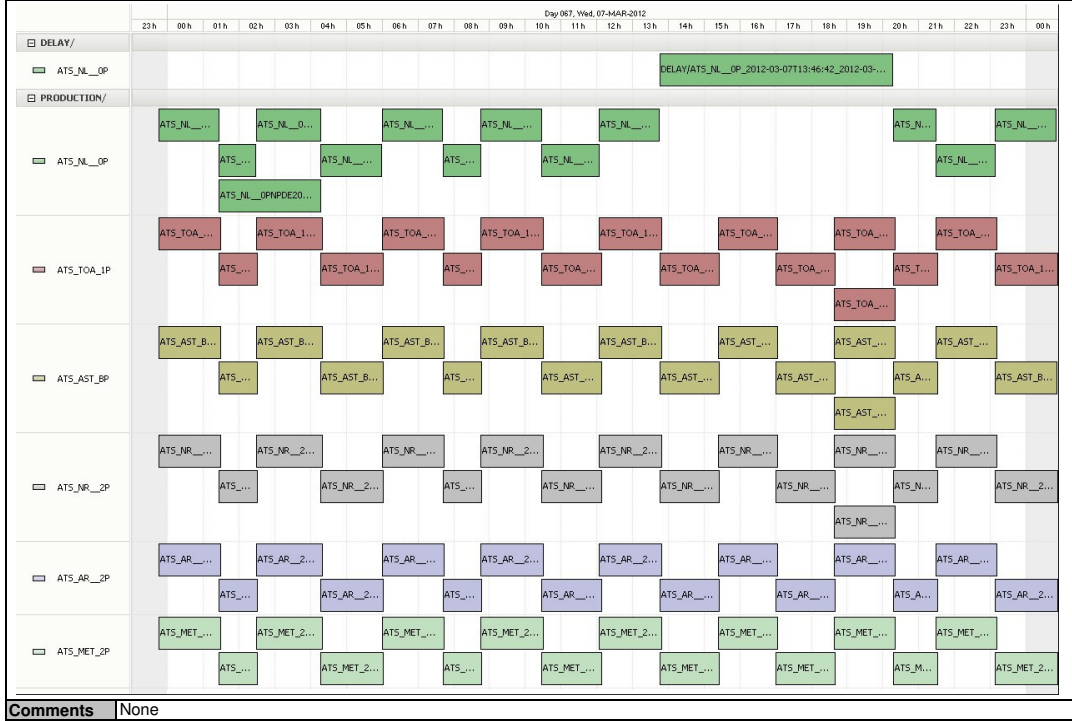

### Instrument and Ground Station Operational Events

06-Mar-12	PDHS-K (Kiruna): Network maintenance for 1.5 h on 6 Mar 2012 between 10:00 and 14:00 UTC will cause communication interruptions
07-Mar-12	PDHS-E (ESRIN): Network maintenance for 1.5 h on 7 Mar 2012 between 10:00 and 15:00 UTC will cause communication interruptions
08-Mar-12	Nothing planned

### Daily Gantt Chart

### Rolling Archive Products

Total # MET Products:	15	Total # L1 Products:	16	Total # L2P Products:	16
Server Availability:			Nominal	Comments	None