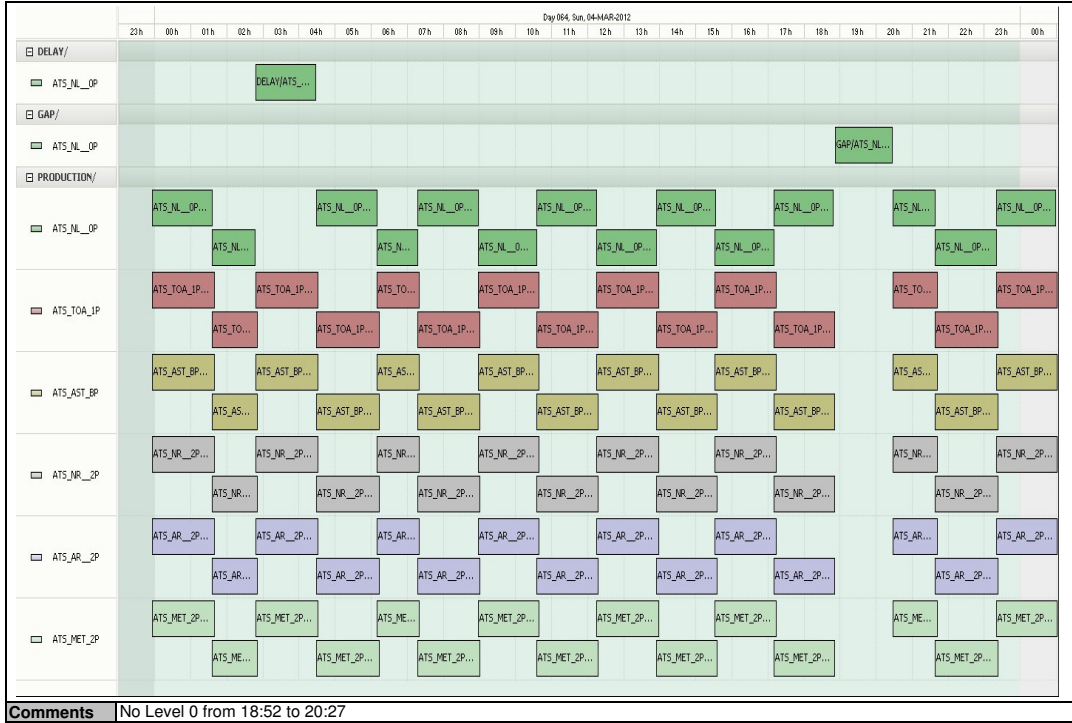

Instrument and Ground Station Operational Events

| | |
|-----------|-----------------|
| 03-Mar-12 | None |
| 04-Mar-12 | Nothing planned |
| 05-Mar-12 | Nothing planned |

Daily Gantt Chart

Rolling Archive Products

| | | | | | |
|-----------------------|----|----------------------|---------|-----------------------|------|
| Total # MET Products: | 14 | Total # L1 Products: | 14 | Total # L2P Products: | 14 |
| Server Availability: | | | Nominal | Comments | None |