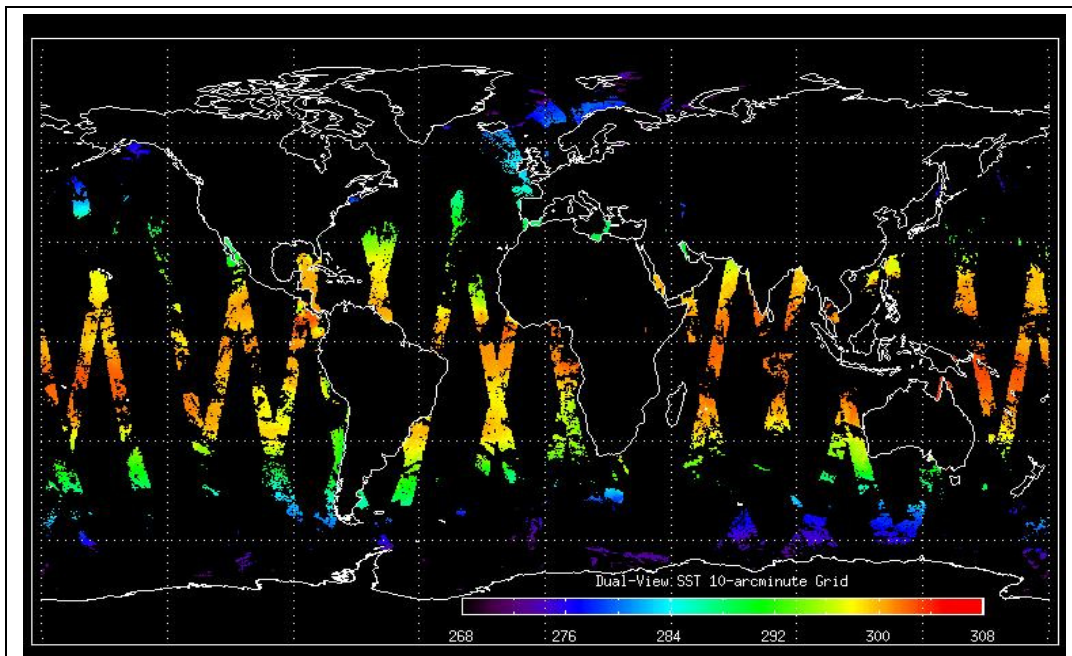

Meteo Map

Comments Orbit 52369 unavailable