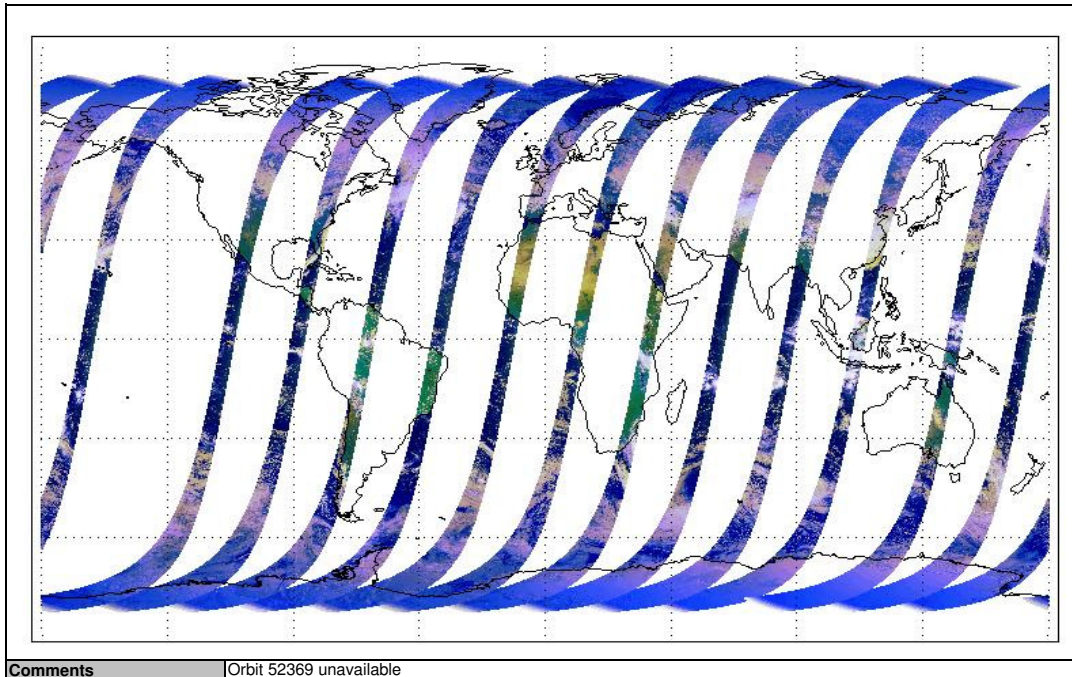

Browse Map

Comments Orbit 52369 unavailable