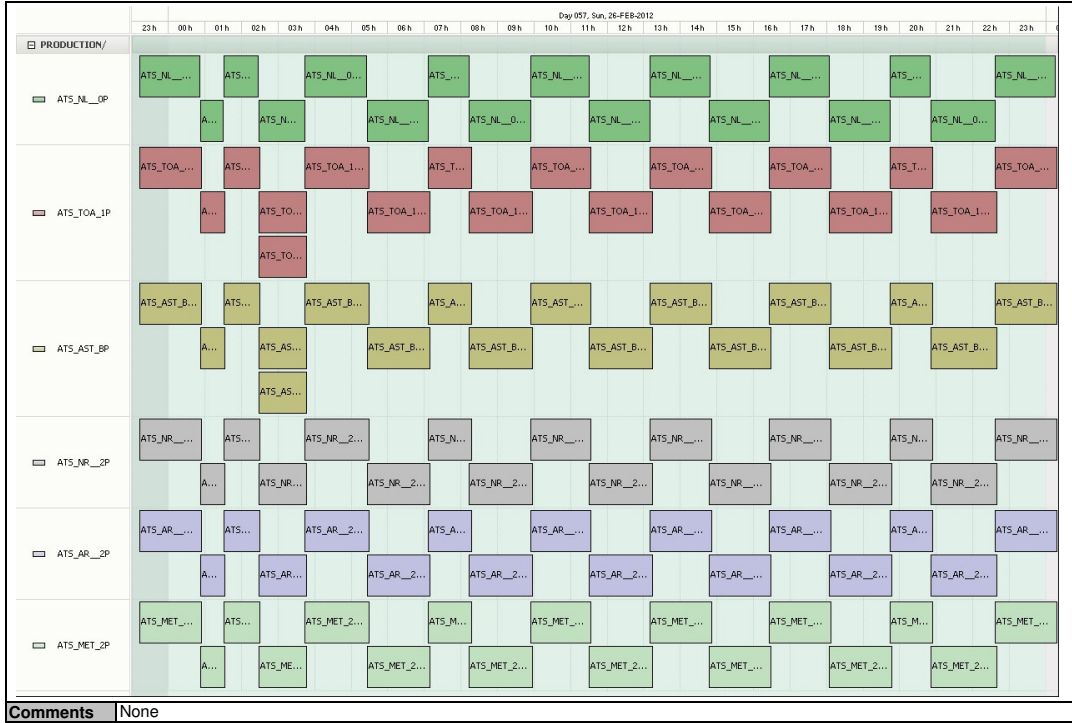

Instrument and Ground Station Operational Events

25-Feb-12	None
26-Feb-12	Nothing planned
27-Feb-12	PDHS-K (Kiruna): Planned maintenance on 27 Feb 2012 07:00 to 15:00 UTC may cause interruptions to NRT services

Daily Gantt Chart

Comments: None

Rolling Archive Products

Total # MET Products:	16	Total # L1 Products:	17	Total # L2P Products:	16
Server Availability:			Nominal	Comments	None

Data Quality

		Available to:	Comments
NRT	All data	26-Feb-12	None
	Browse products	26-Feb-12	Orbit 52258: three products
Consolidated	All data	19-Feb-12	None
	Browse products	19-Feb-12	Orbit 52167 unavailable

Visible Calibration Files

Most recent weekly file available on:	26-Feb-12	Visible calibration file is valid from:	24-Feb-12	to	02-Mar-12
Comments	None				

Instrument Health

Latest version of the weekly RAL report on:	27-Feb-12		
Report Date:	13-Feb-12	Days lapsed:	8
Information/anomalies:			
Jitter: Mean: ~1320/orbit - worst case ~1500/orbit. Reported mean down ~120/orbit wrt last week. Saturday: Power-outage - no EDS processing. Sunday: Power-outage - no EDS processing.			

List of QA orbit summary files deposited on:		26-Feb-12
Orbit #	Acquired	QA Comments
52241	24-Feb-12	High jitter.
52242	24-Feb-12	High jitter.
52243	25-Feb-12	High jitter.
52244	25-Feb-12	High jitter.
52245	25-Feb-12	High jitter.
52246	25-Feb-12	High jitter. 22 AGOLoops Changes.
52247	25-Feb-12	High jitter.
52248	25-Feb-12	High jitter.
52249	25-Feb-12	High jitter.
52250	25-Feb-12	High jitter. No viscal peak.
52251	25-Feb-12	High jitter. No viscal peak.
52252	25-Feb-12	High jitter. No viscal peak.
52253	25-Feb-12	High jitter. No viscal peak.
52254	25-Feb-12	High jitter. No viscal peak.