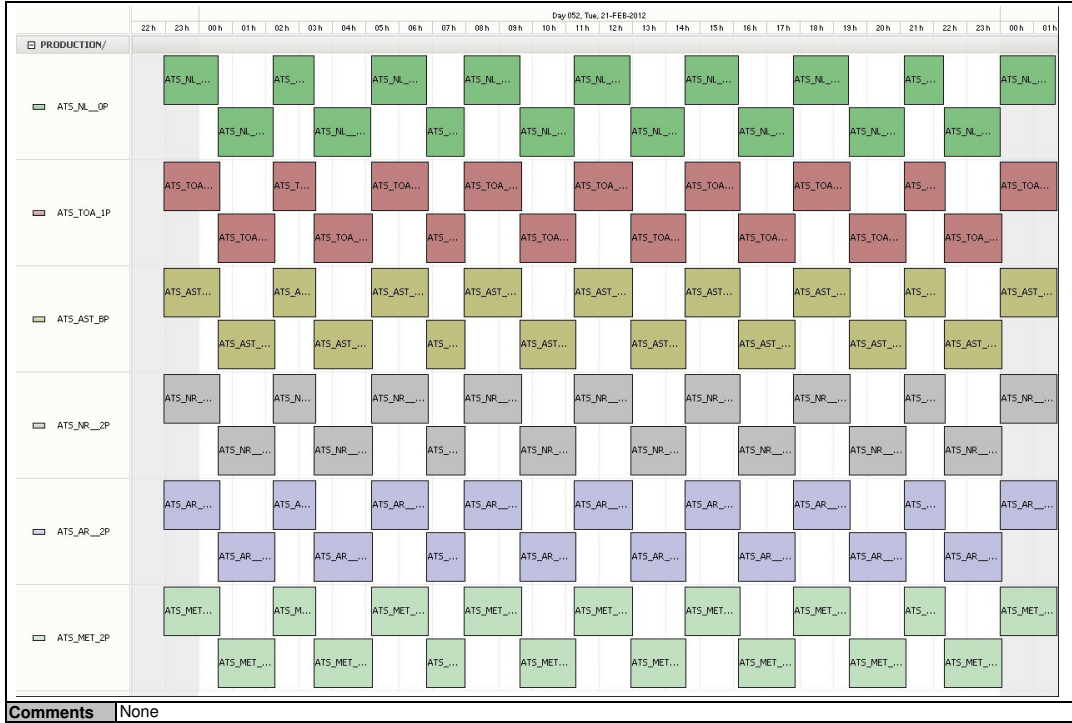

Daily Gantt Chart

Comments: None

Rolling Archive Products

Total # MET Products:	16	Total # L1 Products:	16	Total # L2P Products:	16
Server Availability:	Nominal		Comments	None	

Data Quality

		Available to:	Comments
NRT	All data	21-Feb-12	None
	Browse products	21-Feb-12	None
Consolidated	All data	14-Feb-12	None
	Browse products	14-Feb-12	None

Visible Calibration Files

Most recent weekly file available on:	21-Feb-12	Visible calibration file is valid from:	19-Feb-12	to	26-Feb-12
Comments	None				

Instrument Health

Latest version of the weekly RAL report on:	21-Feb-12
Report Date:	30-Jan-12
Days lapsed:	9
Information/anomalies:	
<p>Jitter: Mean: ~1440/orbit - worst case ~1750/orbit. Reported mean up ~370/orbit wrt prev. rpt..</p>	

Orbit #	Acquired	QA Comments
52146	18-Feb-12	High jitter. No viscal peak. 18 AGOLoops Changes.
52151	18-Feb-12	High jitter. No viscal peak.
52159	19-Feb-12	High jitter.
52160	19-Feb-12	High jitter. 20 AGOLoops Changes.
52161	19-Feb-12	High jitter.
52162	19-Feb-12	High jitter.
52163	19-Feb-12	High jitter. No viscal peak.
52164	19-Feb-12	High jitter. No viscal peak.
52168	19-Feb-12	High jitter.
52169	19-Feb-12	High jitter.
52171	20-Feb-12	High jitter.
52172	20-Feb-12	High jitter.
52175	20-Feb-12	High jitter. No viscal peak. 15 AGOLoops Changes.
52176	20-Feb-12	High jitter. No viscal peak.
52177	20-Feb-12	High jitter. No viscal peak.
52178	20-Feb-12	High jitter. No viscal peak.
52179	20-Feb-12	High jitter. No viscal peak.
52180	20-Feb-12	High jitter. No viscal peak.
52181	20-Feb-12	High jitter. No viscal peak.