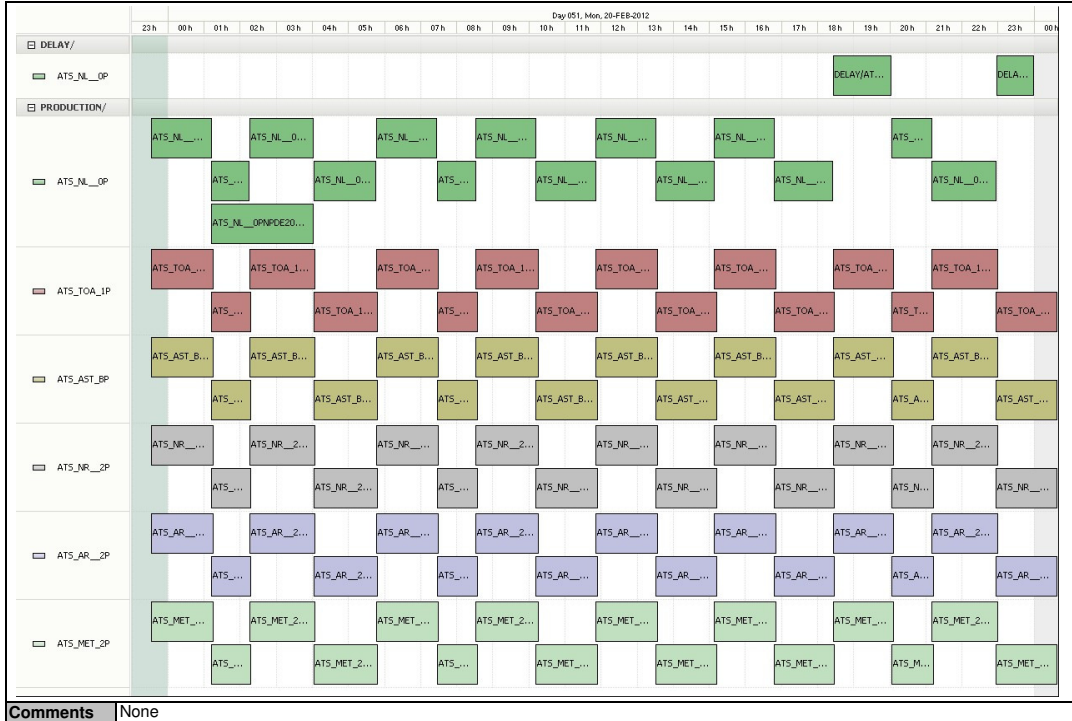

Instrument and Ground Station Operational Events

19-Feb-12	None
20-Feb-12	Nothing planned
21-Feb-12	Nothing planned

Daily Gantt Chart

Comments: None

Rolling Archive Products

Total # MET Products:	15	Total # L1 Products:	15	Total # L2P Products:	15
Server Availability:			Nominal	Comments	None

Data Quality

		Available to:	Comments
NRT	All data	20-Feb-12	None
	Browse products	20-Feb-12	Another 52168 product available
Consolidated	All data	13-Feb-12	None
	Browse products	13-Feb-12	Two of orbit 52074

Visible Calibration Files

Most recent weekly file available on:	20-Feb-12	Visible calibration file is valid from:	18-Feb-12	to	25-Feb-12
Comments	None				

Instrument Health

Latest version of the weekly RAL report on:	20-Feb-12		
Report Date:	30-Jan-12	Days lapsed:	8
Information/anomalies:			
<p>Jitter: Mean: ~1440/orbit - worst case ~1750/orbit. Reported mean up ~370/orbit wrt prev. rpt..</p>			