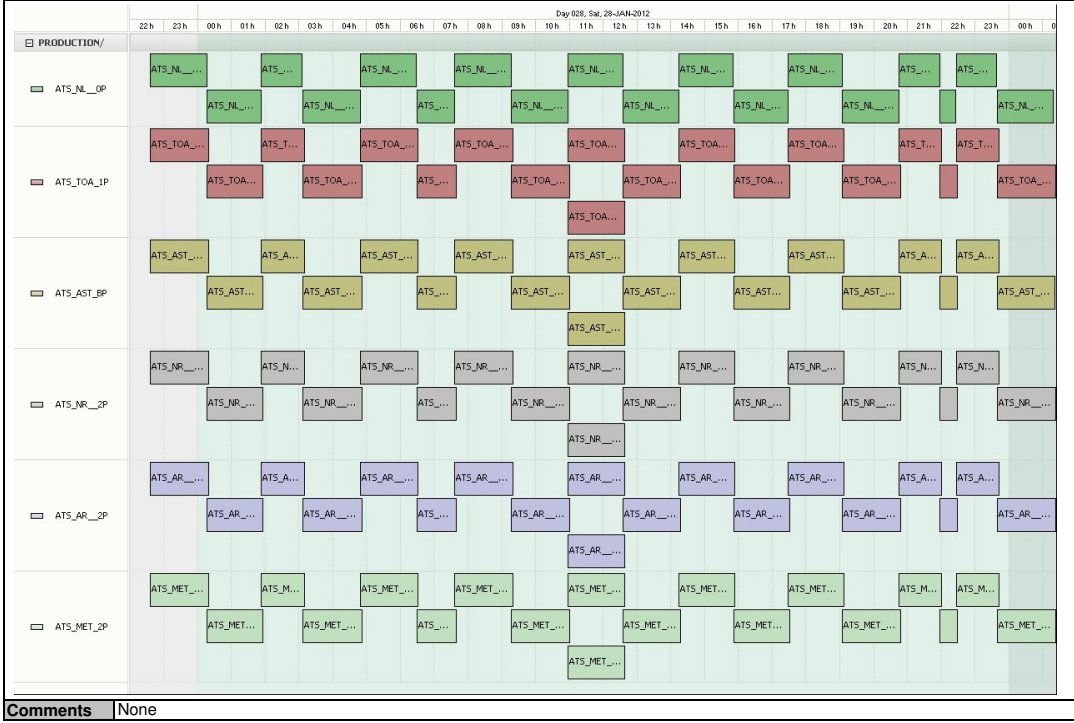

DATA ACQUISITION DATE:	28-Jan-12	Status from the RAL EDS website on:	30-Jan-12
REPORT PRODUCTION DATE:	30-Jan-12	Instrument Status:	Nominal
		Envisat Platform Status:	Nominal

Instrument and Ground Station Operational Events	
27-Jan-12	None
28-Jan-12	Nothing planned
29-Jan-12	Nothing planned

Daily Gantt Chart

Rolling Archive Products

Total # MET Products:	18	Total # L1 Products:	18
Server Availability:	Nominal	Comments:	None

Data Quality

		Available to:	Comments
NRT	All data	28-Jan-12	None
	Browse products	28-Jan-12	Orbits 51830-37 now available
Consolidated	All data	21-Jan-12	None
	Browse products	21-Jan-12	None

Visible Calibration Files

Most recent weekly file available on:	27-Jan-12	Visible calibration file is valid from:	26-Jan-12	to	02-Feb-12
Comments:	No weekly file available on 28-Jan-12				

Instrument Health

Latest version of the weekly RAL report on:	30-Jan-12
Report Date:	16-Jan-12
Days lapsed:	8
Information/anomalies:	
<p>Spacecraft Activities affecting AATSR: Monday 23rd January: Payload to standby wrt Envisat onboard memory anomaly. Forthcoming Special Activities: Monday 23rd to Thursday 26th - January - AATSR to STANDBY and out-gassing Jitter: Mean: ~1260/orbit - worst case ~1690/orbit. Reported mean down ~240/orbit wrt last week.</p>	