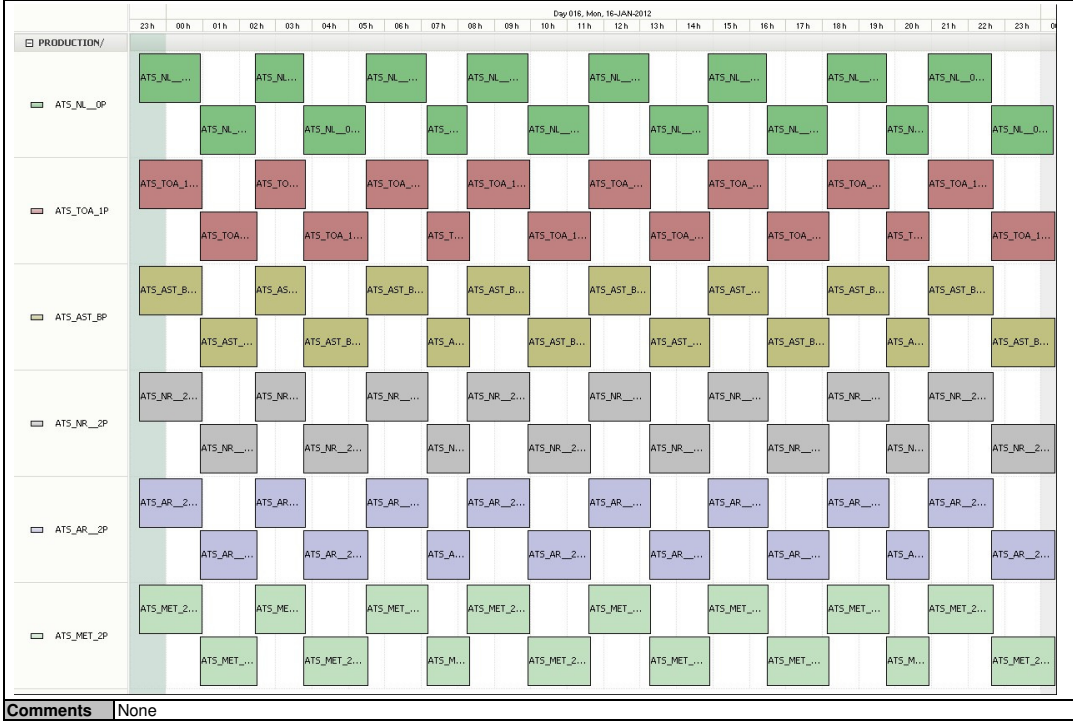

Instrument and Ground Station Operational Events	
15-Jan-12	None
16-Jan-12	Nothing planned
17-Jan-12	Nothing planned

Daily Gantt Chart

Comments | None

Rolling Archive Products

Total # MET Products:	15	Total # L1 Products:	15	Total # L2P Products:	15
Server Availability:		Comments:	None		

Visible Calibration Files

Most recent weekly file available on:	16-Jan-12	Visible calibration file is valid from:	14-Jan-12	to:	21-Jan-12
Comments	None				

Instrument Health

Latest version of the weekly RAL report on:	16-Jan-12
Report Date:	02-Jan-12
Days lapsed:	8
Information/anomalies:	
Jitter: Mean: ~890/orbit - worst case ~1230/orbit. Reported mean down ~260/orbit wrt last week.	