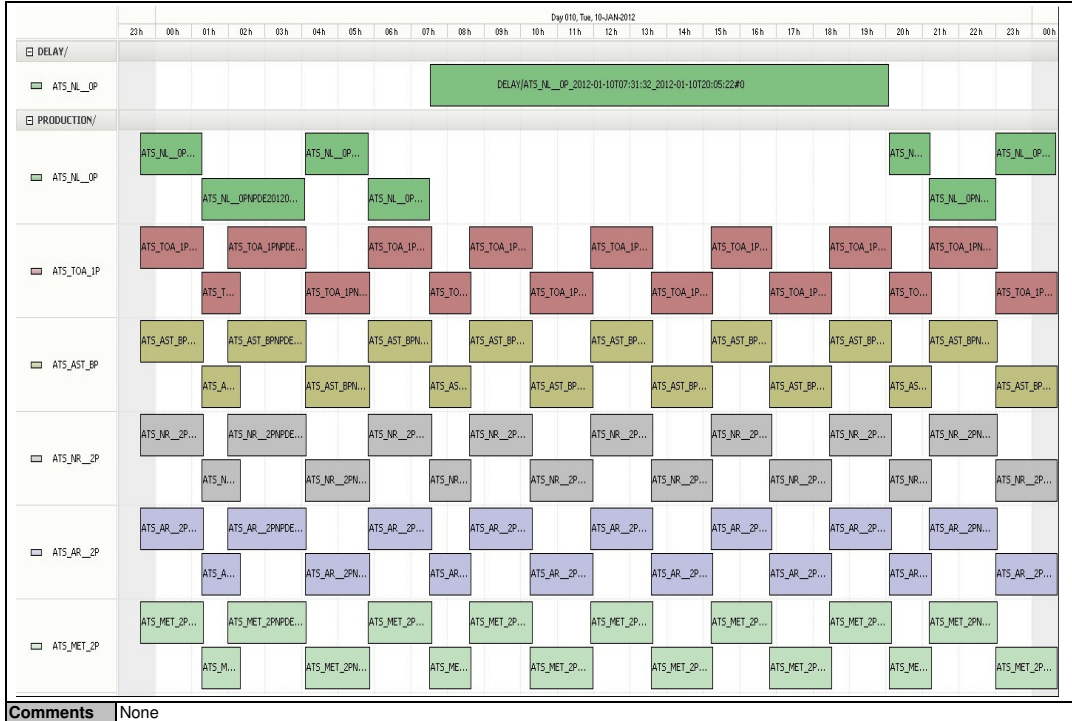

Instrument and Ground Station Operational Events

09-Jan-12	None
10-Jan-12	Nothing planned
11-Jan-12	Nothing planned

Daily Gantt Chart

Rolling Archive Products

Total # MET Products:	15	Total # L1 Products:	15	Total # L2P Products:	15
Server Availability:		Comments:	Nominal		None

Data Quality

		Available to:	Comments
NRT	All data	10-Jan-12	None
	Browse products	10-Jan-12	None
Consolidated	All data	03-Jan-12	None
	Browse products	04-Jan-12	None

Visible Calibration Files

Most recent weekly file available on:	10-Jan-12	Visible calibration file is valid from:	08-Jan-12	to	15-Jan-12
Comments	None				