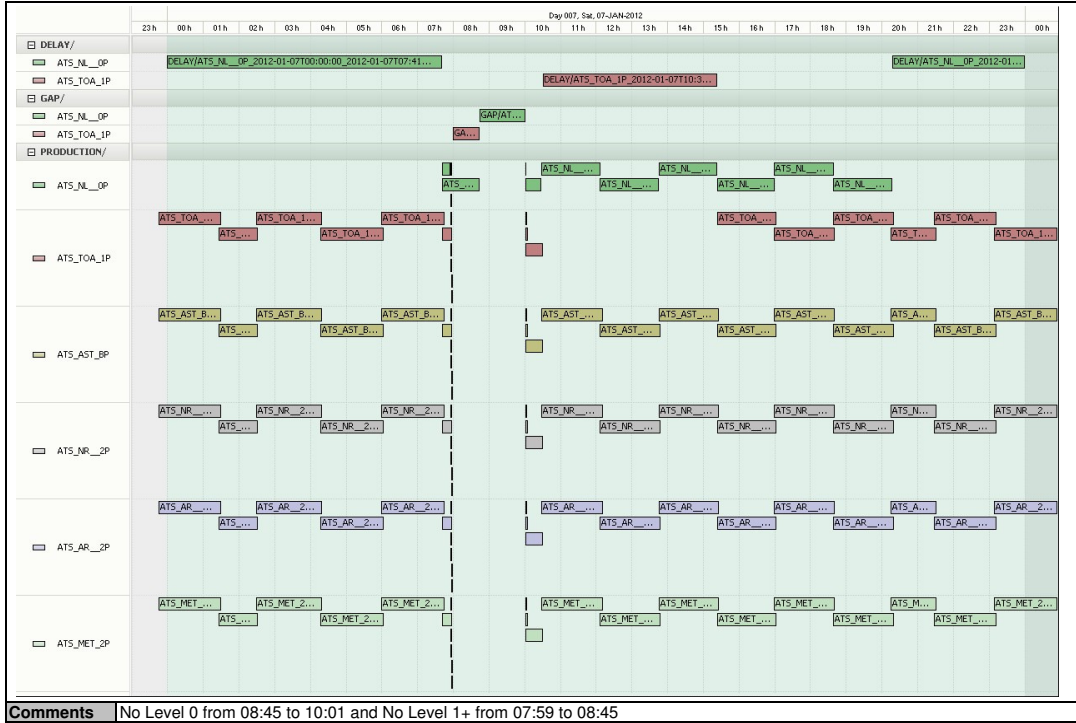

Instrument and Ground Station Operational Events	
06-Jan-12	None
07-Jan-12	Nothing planned
08-Jan-12	Nothing planned

**Daily Gantt Chart**

**Comments** | No Level 0 from 08:45 to 10:01 and No Level 1+ from 07:59 to 08:45

**Rolling Archive Products**

<b>Total # MET Products:</b>	22	<b>Total # L1 Products:</b>	19	<b>Total # L2P Products:</b>	22
<b>Server Availability:</b>	Nominal		<b>Comments</b>	None	

**Data Quality**

		Available to:	Comments
NRT	All data	07-Jan-12	None
	Browse products	07-Jan-12	Orbit 51544 unavailable; orbits 51543,45: several short orbits
Consolidated	All data	31-Dec-11	None
	Browse products	31-Dec-11	None