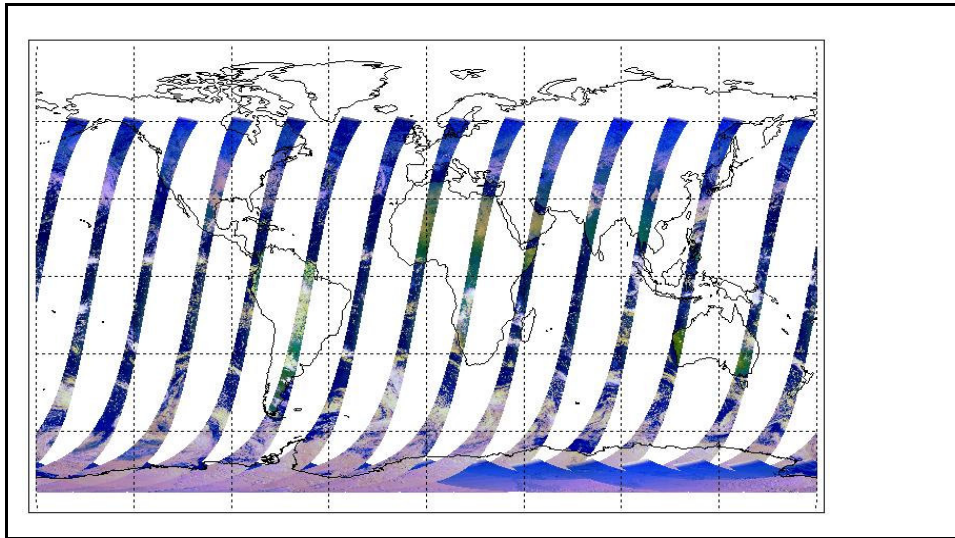

Browse Map

Map of browse products for: 27-Dec-09