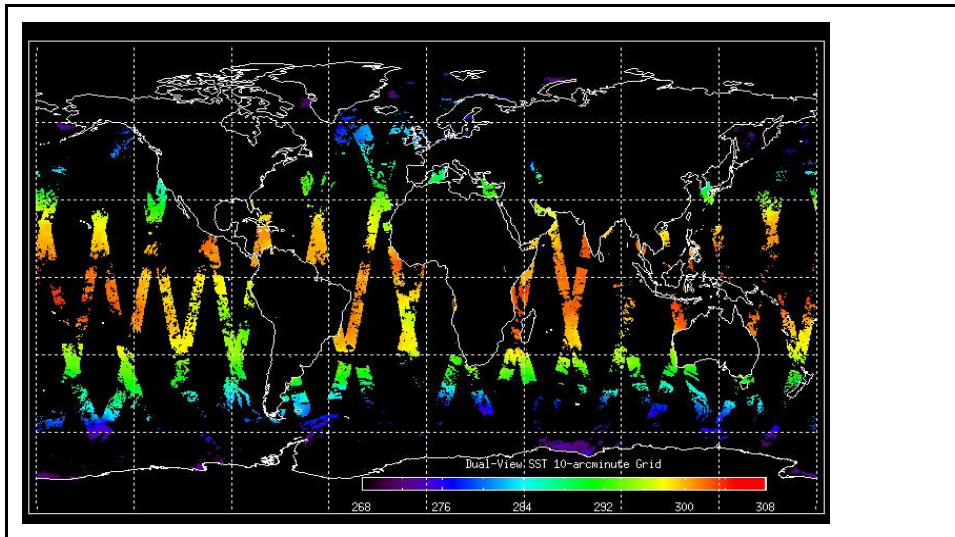

Comments None

Meteo Map

Map of meteo products for: 27-Dec-09