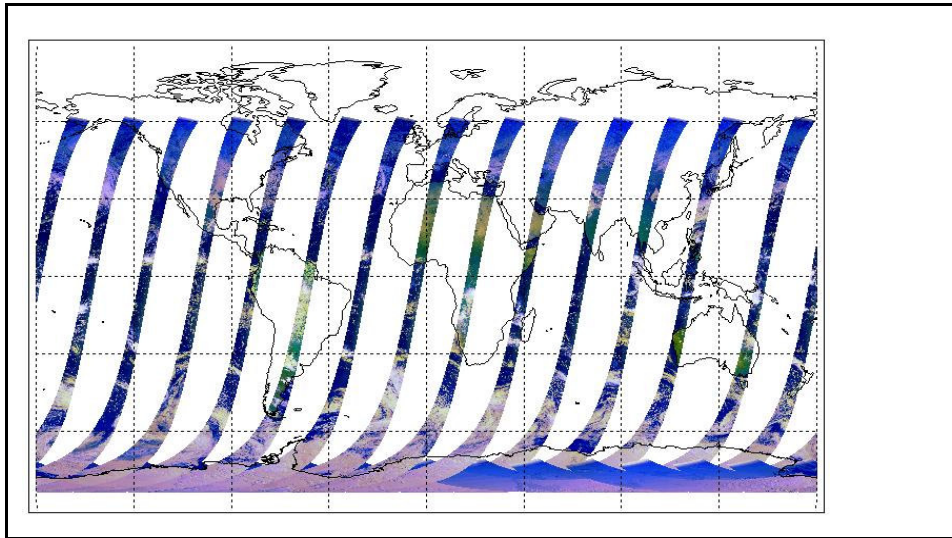

Browse Map

Map of browse products for: 26-Dec-09