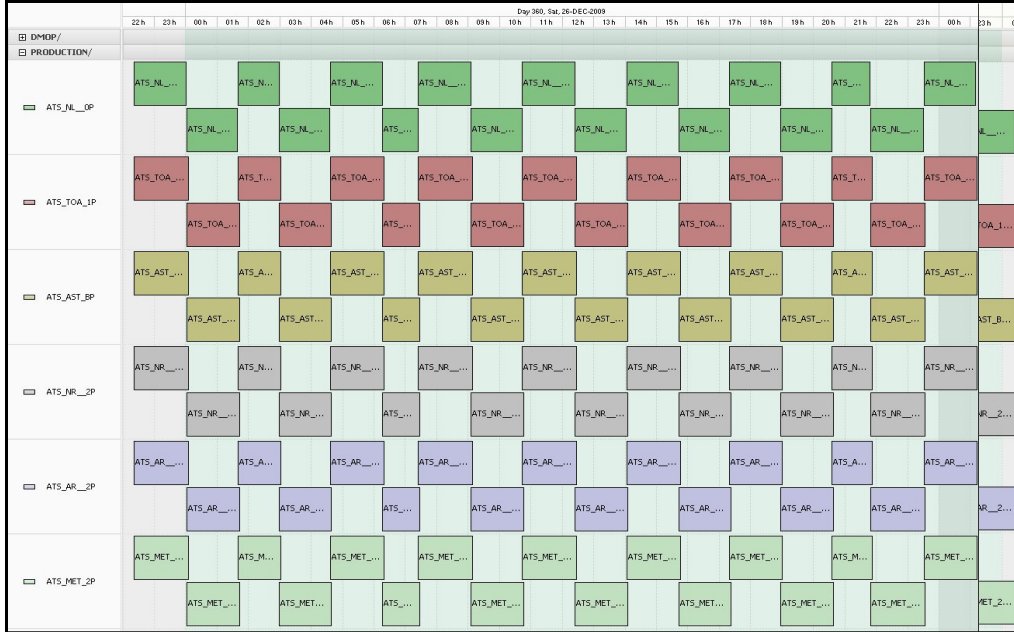

IDEAS Daily Check of AATSR Data

26-Dec-09

DATA ACQUISITION DATE:	26-Dec-09
INSPECTION DATE:	29-Dec-09

Previous Instrument Operational Events	
21-Dec-09	Nothing planned
22-Dec-09	Nothing planned
23-Dec-09	Nothing planned
24-Dec-09	Nothing planned
25-Dec-09	Nothing planned

Upcoming Instrument Operational Events	
26-Dec-09	Nothing planned
27-Dec-09	Nothing planned
28-Dec-09	Nothing planned
29-Dec-09	Nothing planned
30-Dec-09	Nothing planned

Daily Gantt Chart

Comments: None

RA Products

Data acquisition date: 26-Dec-09 Inspection date: 29-Dec-09

Total # MET Products:	16
Total # L1 Products:	16
Total # L2P Products:	16

Server Availability: Nominal

Comments: None

Browse Products