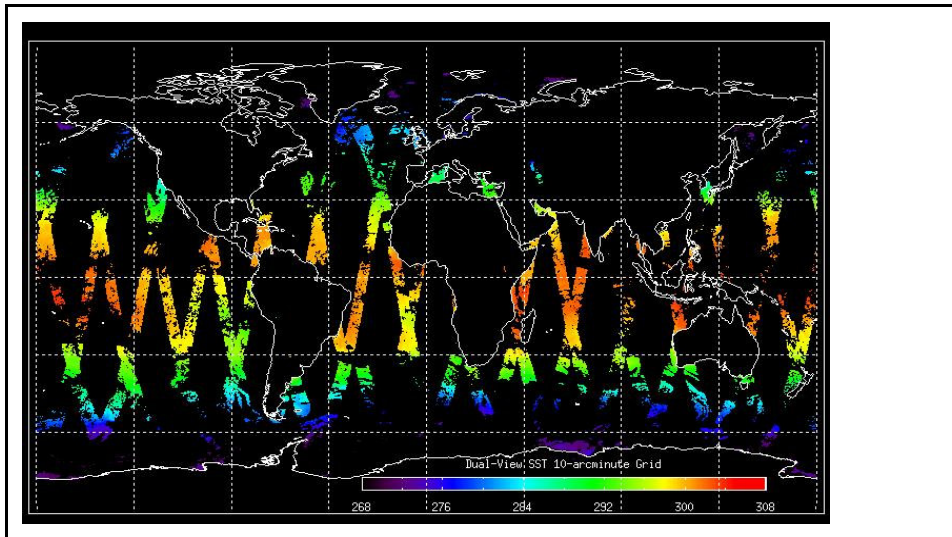

Comments None

Meteo Map

Map of meteo products for: 26-Dec-09