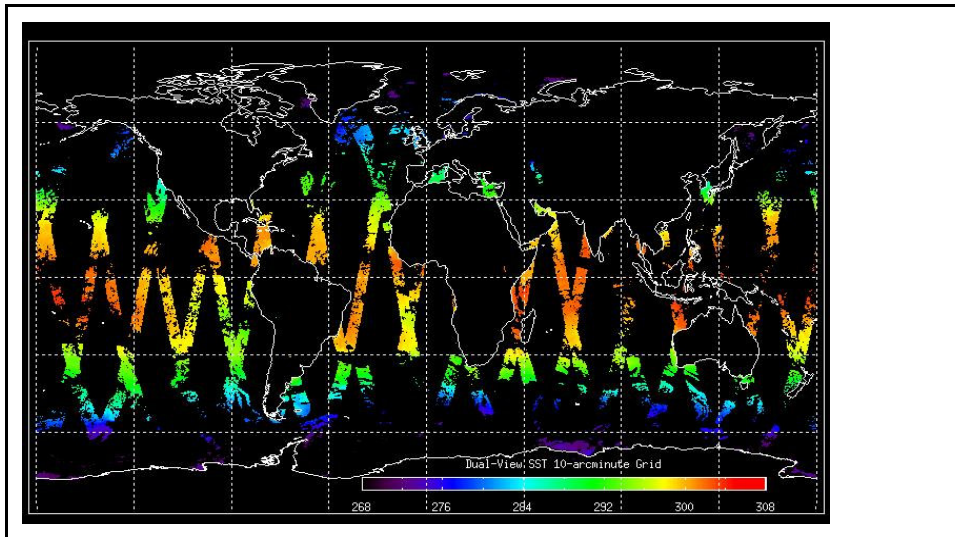

Report Date	14-Dec-09
Anomalies	Mean Jitter: ~860/orbit - worst case ~1190/orbit Reported mean is ~10/orbit lower than last week

Browse Map

Map of browse products for: 25-Dec-09

Comments None

Meteo Map

Map of meteo products for: 25-Dec-09