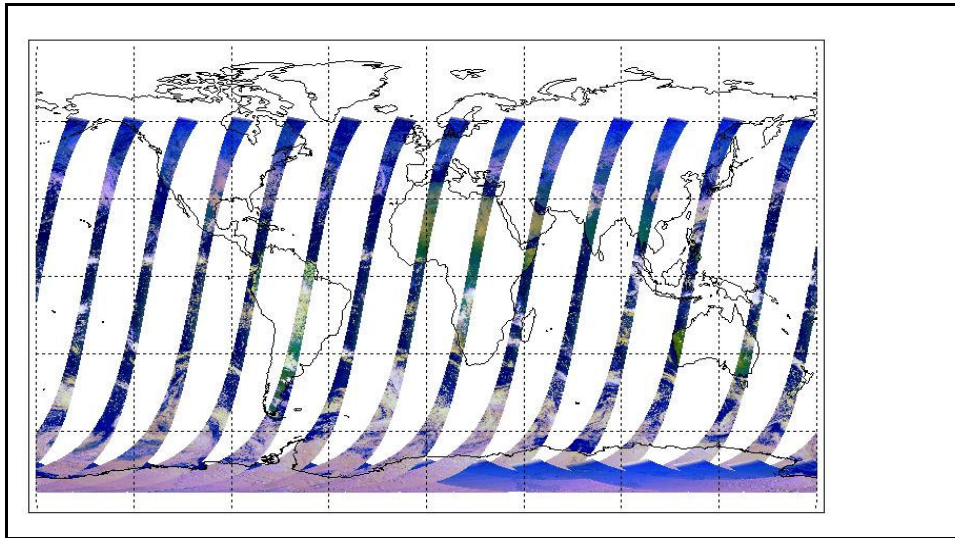

Browse Map

Map of browse products for: 25-Dec-09