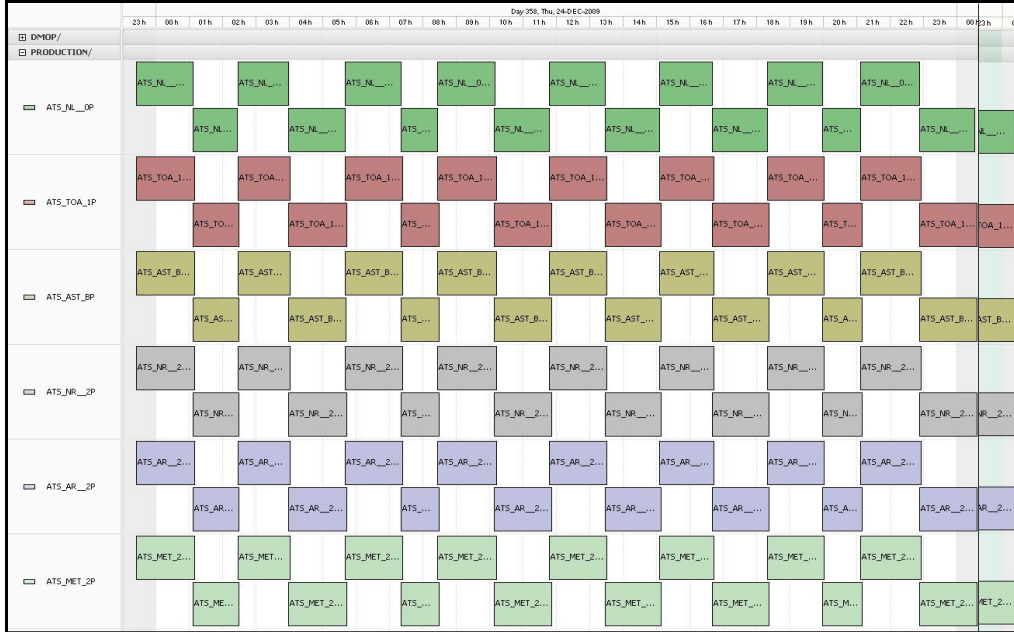

IDEAS Daily Check of AATSR Data

24-Dec-09

DATA ACQUISITION DATE:	24-Dec-09
INSPECTION DATE:	29-Dec-09

Previous Instrument Operational Events	
19-Dec-09	Nothing planned
20-Dec-09	Nothing planned
21-Dec-09	Nothing planned
22-Dec-09	Nothing planned
23-Dec-09	Nothing planned

Upcoming Instrument Operational Events	
24-Dec-09	Nothing planned
25-Dec-09	Nothing planned
26-Dec-09	Nothing planned
27-Dec-09	Nothing planned
28-Dec-09	Nothing planned

Daily Gantt Chart

Comments	None
----------	------

RA Products

Data acquisition date:	24-Dec-09	Inspection date:	29-Dec-09
------------------------	-----------	------------------	-----------

Total # MET Products:	15
Total # L1 Products:	15
Total # L2P Products:	8