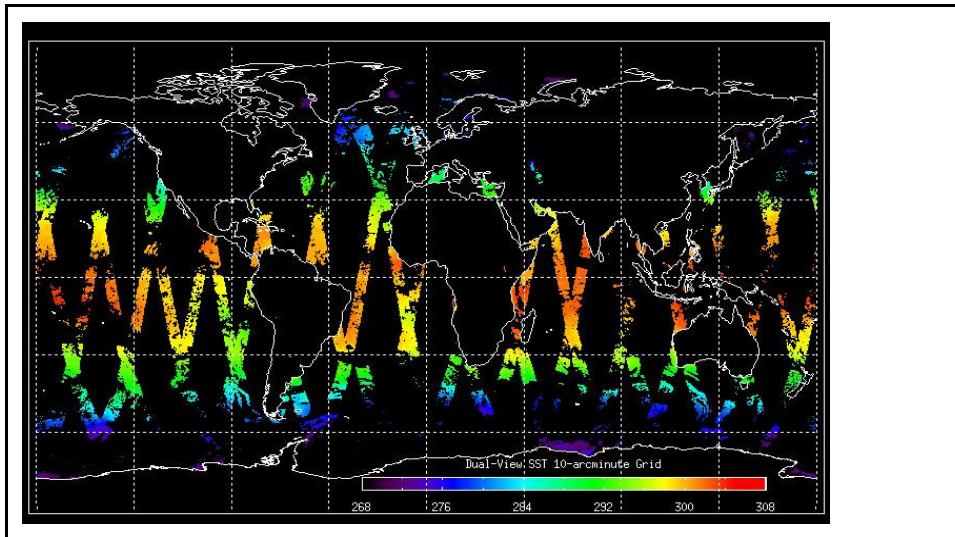

Report Date	14-Dec-09
Anomalies	Mean Jitter: ~860/orbit - worst case ~1190/orbit Reported mean is ~10/orbit lower than last week

Browse Map

Map of browse products for: 24-Dec-09

Comments None

Meteo Map

Map of meteo products for: 24-Dec-09