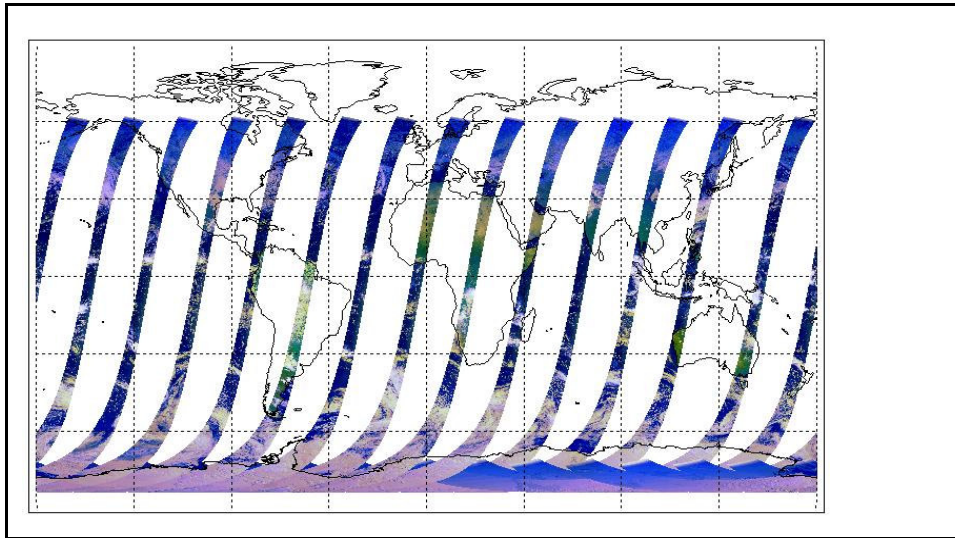

Browse Map

Map of browse products for: 24-Dec-09