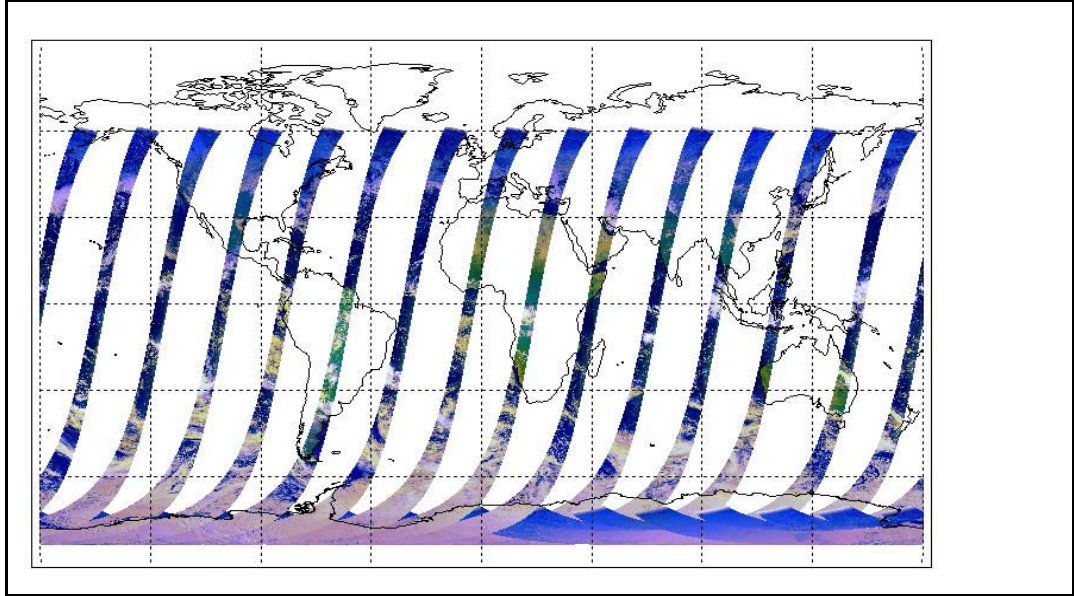

Weekly

Latest version of the weekly RAL report on: **18-Dec-09**

Days since end of reporting period: **4 days**

Report Date: **07-Dec-09**

Anomalies: DCM: AATSR out of MEASUREMENT mode from UTC 07 December (2204h) until 08 December (0700h). Mean Jitter: -870/orbit - worst case -1165/orbit Reported mean is -40/orbit lower than last week

Browse Map

Map of browse products for: **18-Dec-09**