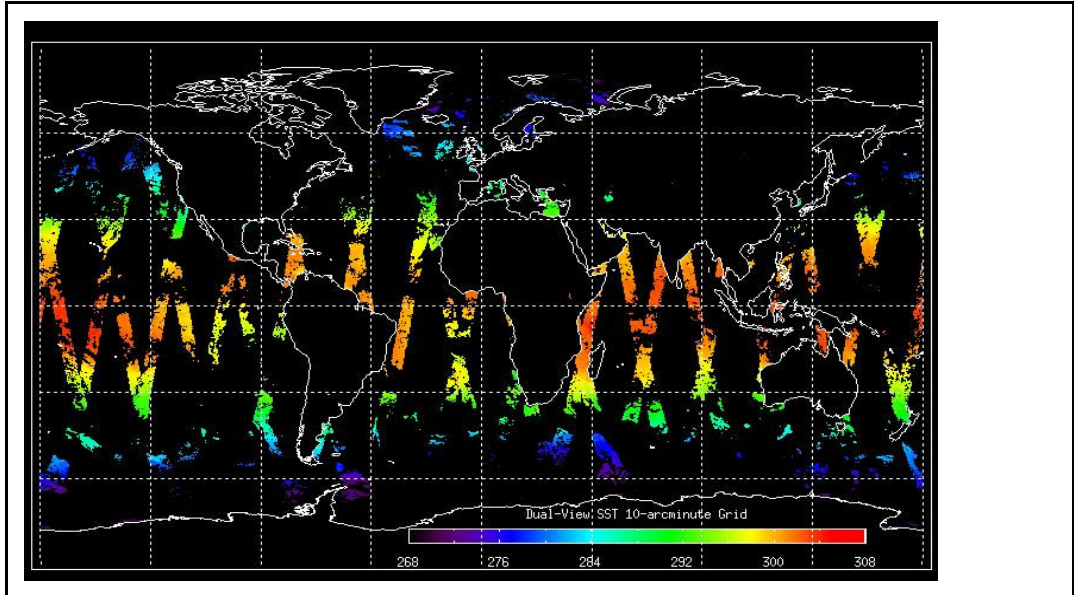

Comments: None

Meteo Map

Map of meteo products for: **18-Dec-09**