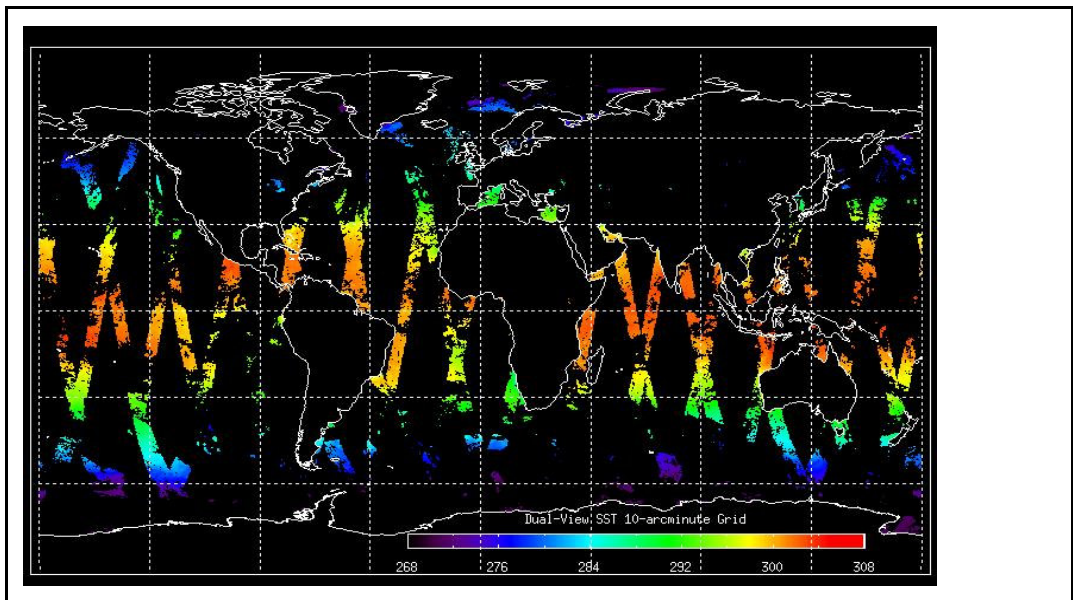

Comments	None

Meteo Map

Map of meteo products for: **02-Dec-09**