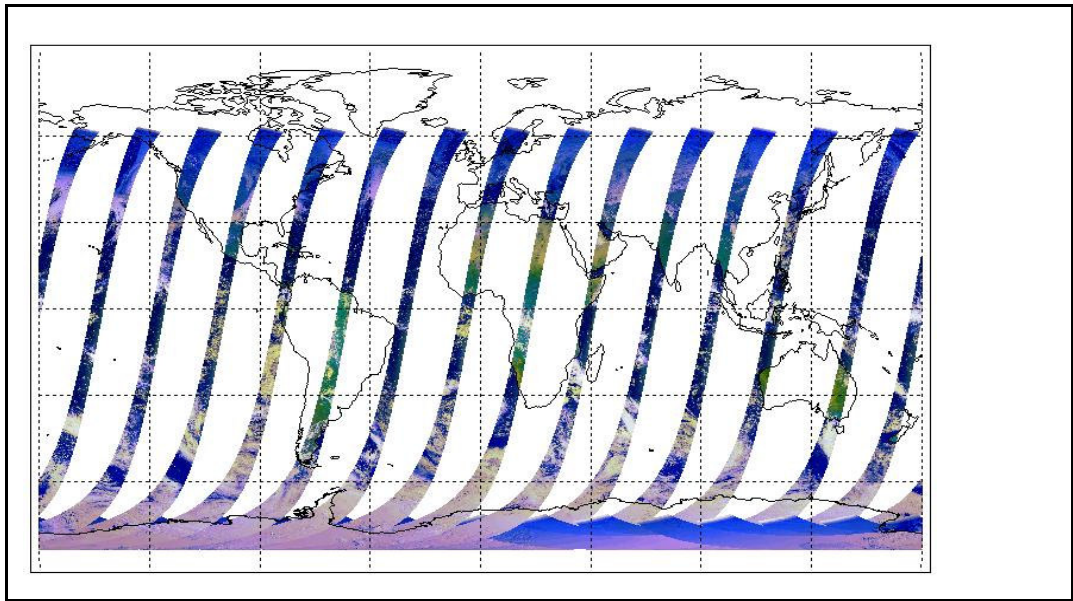

40552	02-Dec-09	High Jitter
40553	02-Dec-09	High Jitter
40554	02-Dec-09	High Jitter

Weekly

Latest version of the weekly RAL report on: **02-Dec-09** Days since end of reporting period: **9 days**

Report Date	16-Nov-09
Anomalies	Mean Jitter: ~870/orbit - worst case ~1070/orbit Reported mean is ~20/orbit lower than last week

Browse Map

Map of browse products for: **02-Dec-09**