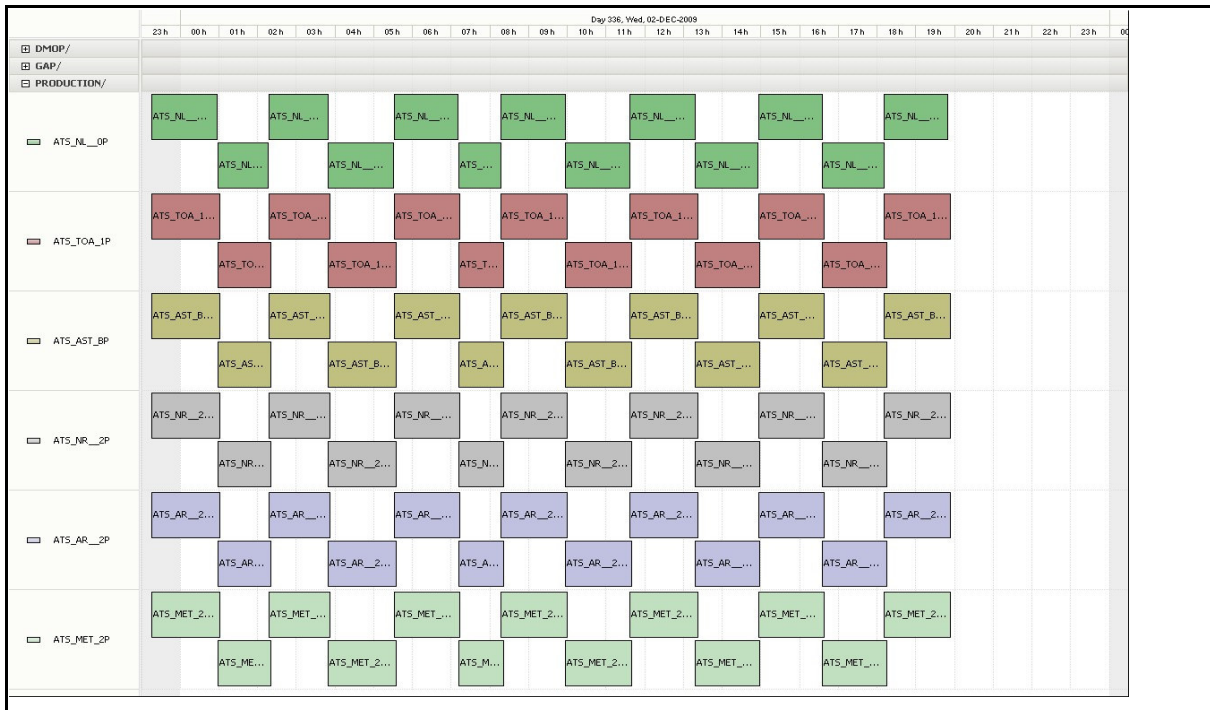

## Daily Gantt Chart

**Comments** No L0+ data from 1951h onwards on the Gantt chart but the data is available on DDS and RA.

## RA Products

Data acquisition date: 02-Dec-09 Inspection date: 03-Dec-09

Total # MET Products:	15
Total # L1 Products:	15
Total # L2P Products:	15

**Server Availability:** Nominal

**Comments** None