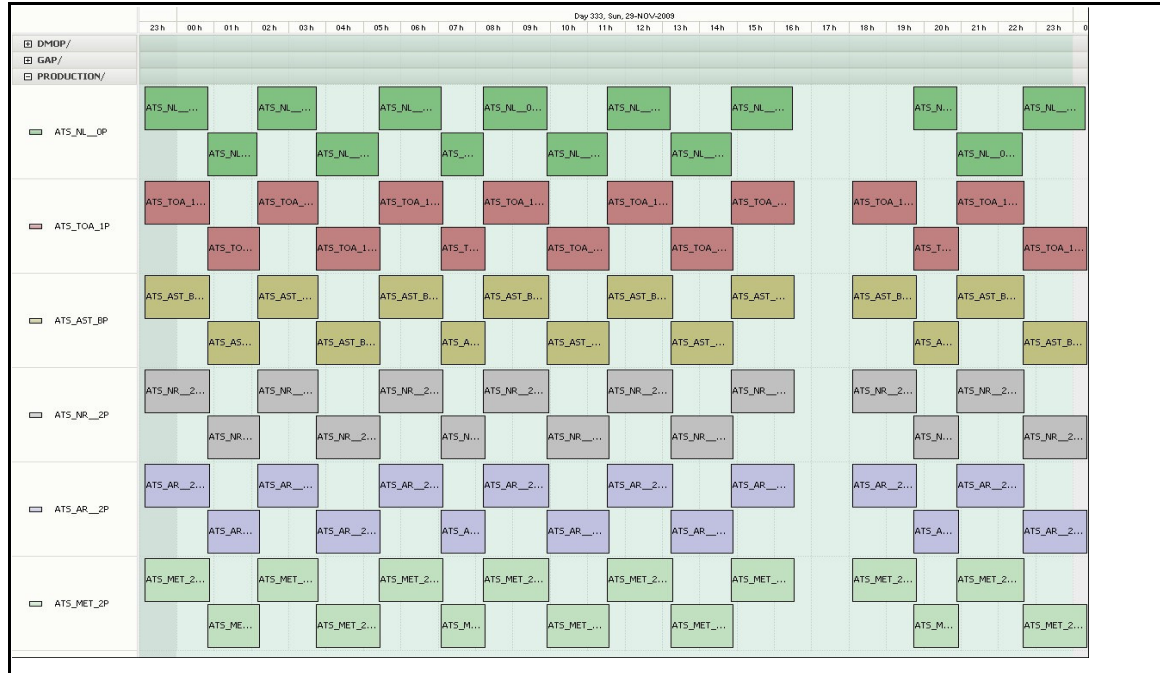

## Daily Gantt Chart

Comments: No L0+ data from 1633h-1806h. Data is available on DDS and RA

## RA Products

Data acquisition date: 29-Nov-09 Inspection date: 30-Nov-09

Total # MET Products: 15  
 Total # L1 Products: 15  
 Total # L2P Products: 15

Server Availability: Nominal

Comments: None