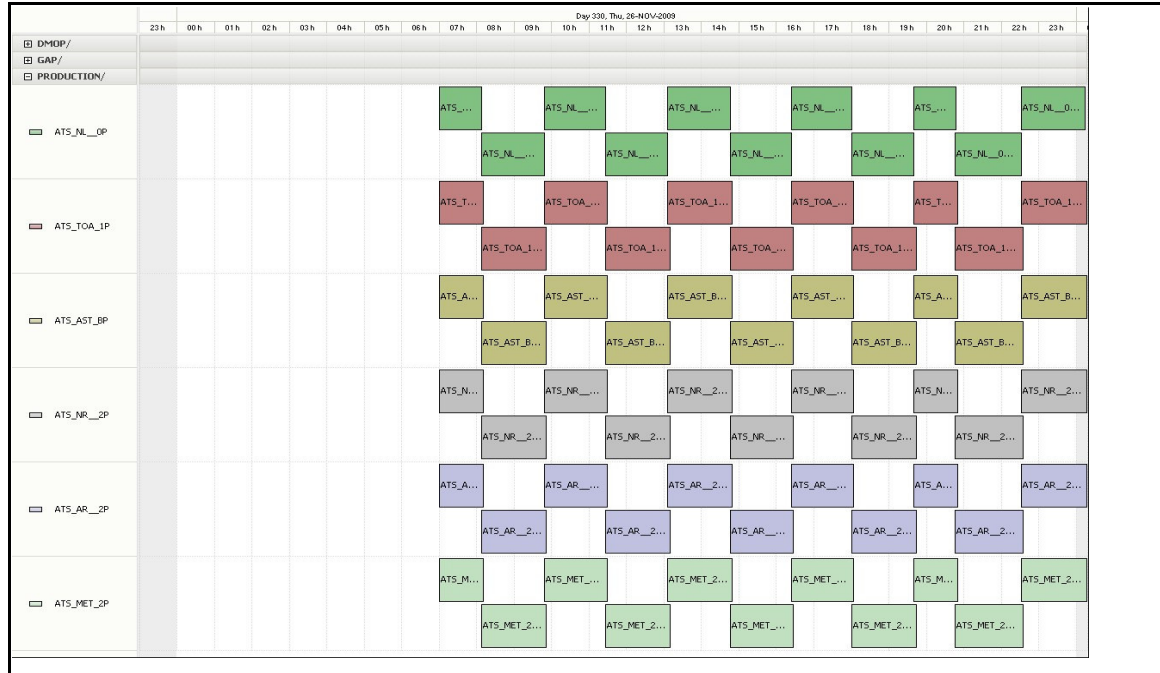

Daily Gantt Chart

Comments No L0+ data until 0700h

RA Products

Data acquisition date: 26-Nov-09 Inspection date: 27-Nov-09

Total # MET Products:	11
Total # L1 Products:	11
Total # L2P Products:	11

Server Availability: Nominal