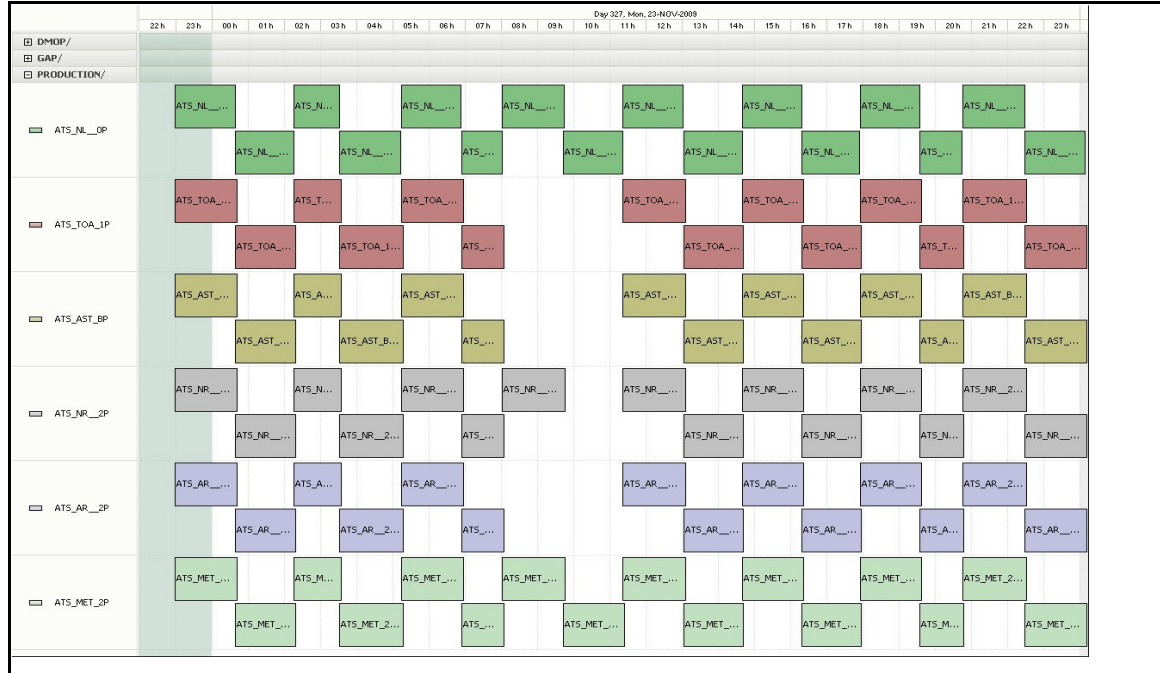

## Daily Gantt Chart

Comments: None

## RA Products

Data acquisition date: 23-Nov-09 Inspection date: 24-Nov-09

Total # MET Products: 15  
 Total # L1 Products: 15  
 Total # L2P Products: 15

Server Availability: Nominal

Comments: None