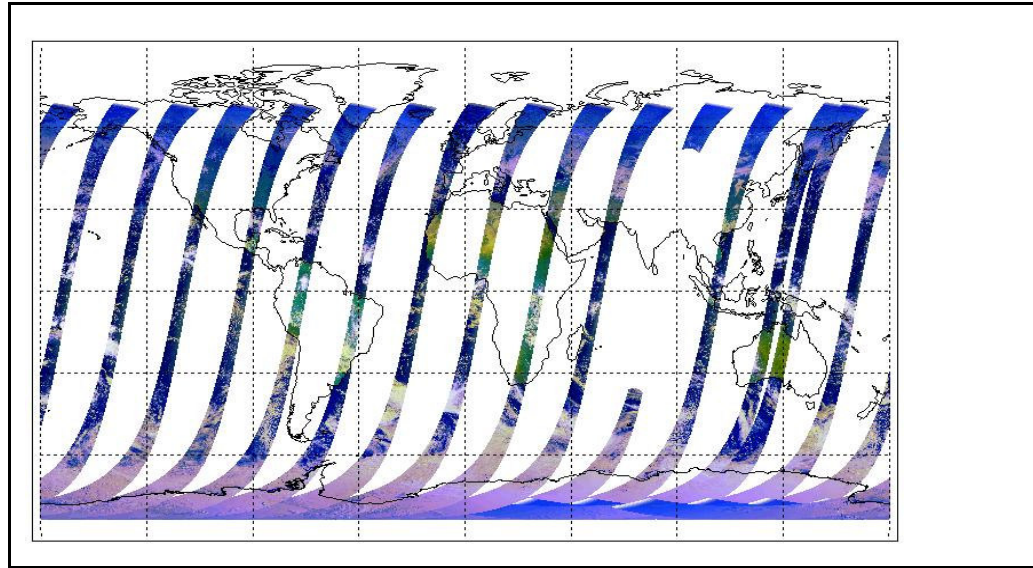

40210	08-Nov-09	High Jitter
40211	08-Nov-09	High Jitter, No viscal peak, 16 AGO Loop Changes

Weekly

Latest version of the weekly RAL report on: **09-Nov-09**

Days since end of reporting period: **7 days**

Report Date **26-Oct-09**

Anomalies Mean Jitter: -970/orbit - worst case -1150/orbit (Reported mean is -30/orbit worse than last week)

Browse Map

Map of browse products for: **08-Nov-09**