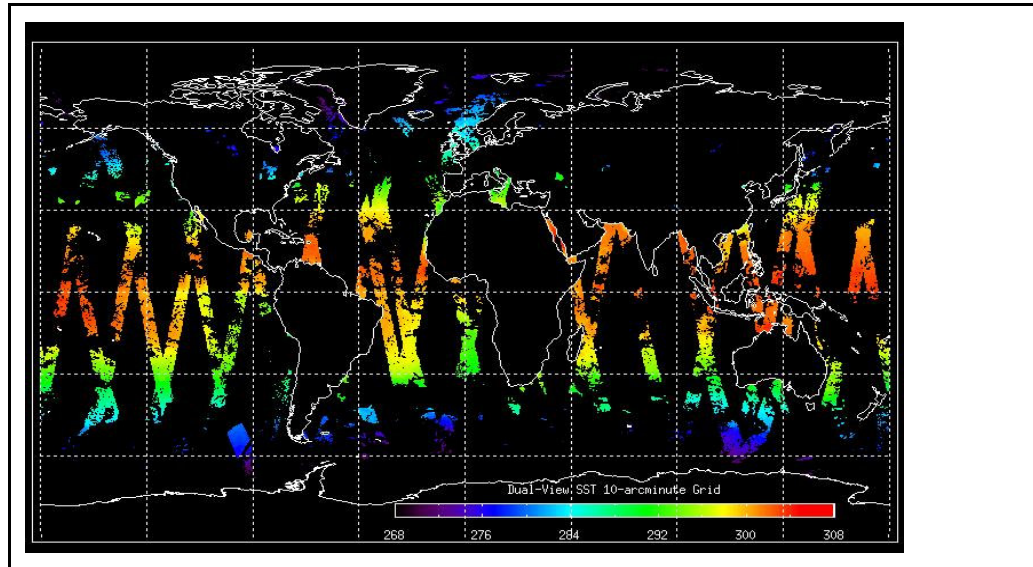

Meteo Map

Map of meteo products for: **08-Nov-09**