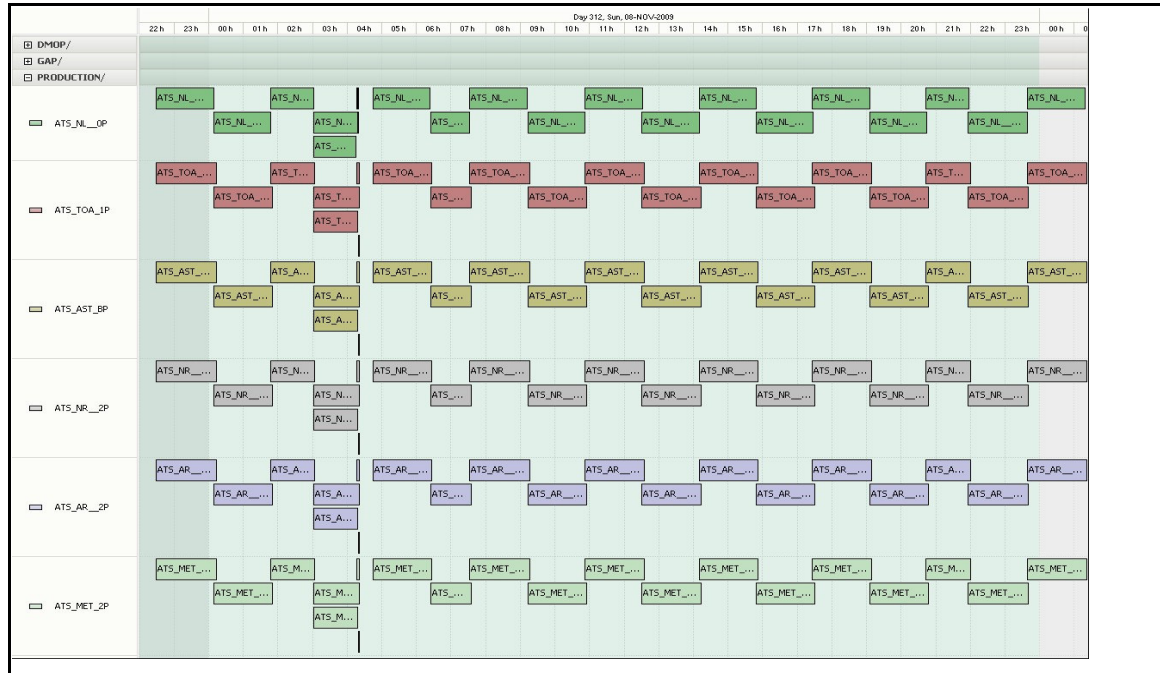

Upcoming Instrument Operational Events	
08-Nov-09	Nothing planned
09-Nov-09	Nothing planned
10-Nov-09	Nothing planned
11-Nov-09	Nothing planned
12-Nov-09	Nothing planned

Daily Gantt Chart

Comments: No L0+ data from 0420h to 0444h

RA Products

Data acquisition date: 08-Nov-09 Inspection date: 09-Nov-09

Total # MET Products: 19
Total # L1 Products: 19
Total # L2P Products: 19

Server Availability: Nominal

Comments: None

Browse Products

Data acquisition date: 08-Nov-09 Inspection date: 09-Nov-09

Source: DDS

Comments: Many missing scan lines - orbit 40209

Instrument Health

Daily

List of all QA orbit summary files deposited on: 08-Nov-09

Orbit #	Acquired	Comments
40197	07-Nov-09	High Jitter, No viscal peak, 23 AGO Loop Changes
40198	07-Nov-09	High Jitter, No viscal peak
40199	07-Nov-09	High Jitter, No viscal peak
40200	07-Nov-09	High Jitter, No viscal peak
40201	07-Nov-09	High Jitter, No viscal peak
40202	07-Nov-09	High Jitter, No viscal peak
40203	07-Nov-09	High Jitter, No viscal peak
40204	07-Nov-09	High Jitter
40205	07-Nov-09	High Jitter
40206	07-Nov-09	High Jitter
40207	08-Nov-09	High Jitter
40208	08-Nov-09	High Jitter, 19 AGO Loop Changes
40209	08-Nov-09	High Jitter, 219 CRC Errors