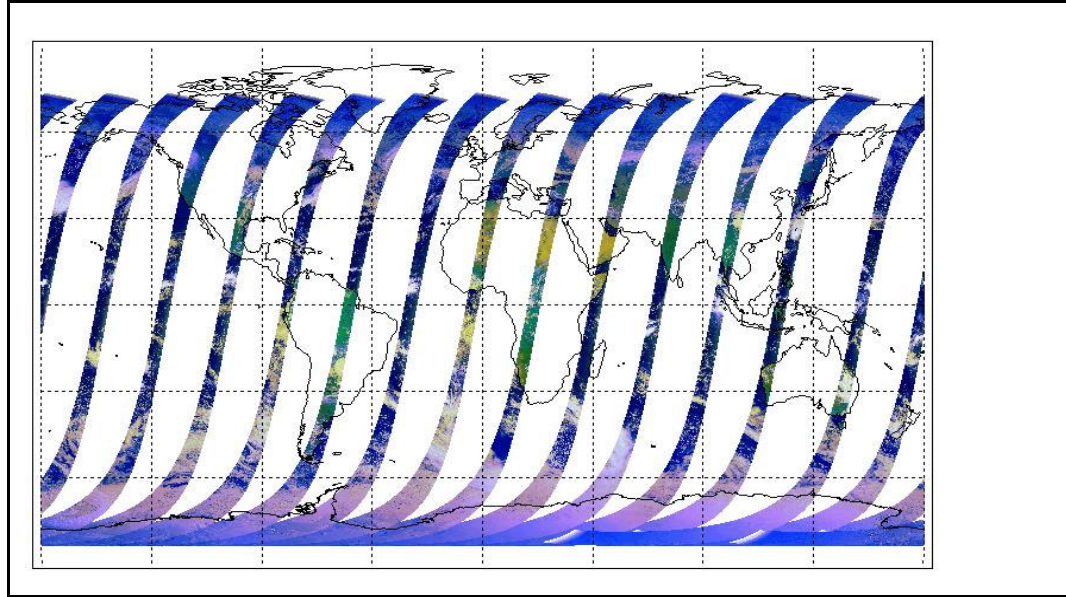

40007	25-Oct-09	High Jitter
40008	25-Oct-09	High Jitter
40009	25-Oct-09	High Jitter
40010	25-Oct-09	High Jitter

Weekly

Latest version of the weekly RAL report on: **26-Oct-09**

Days since end of reporting period: **7 days**

Report Date	12-Oct-09
Anomalies	Mean: -950/orbit - worst case -1140/orbit (Reported mean is -60 worse than last time)

Browse Map

Map of browse products for: **25-Oct-09**