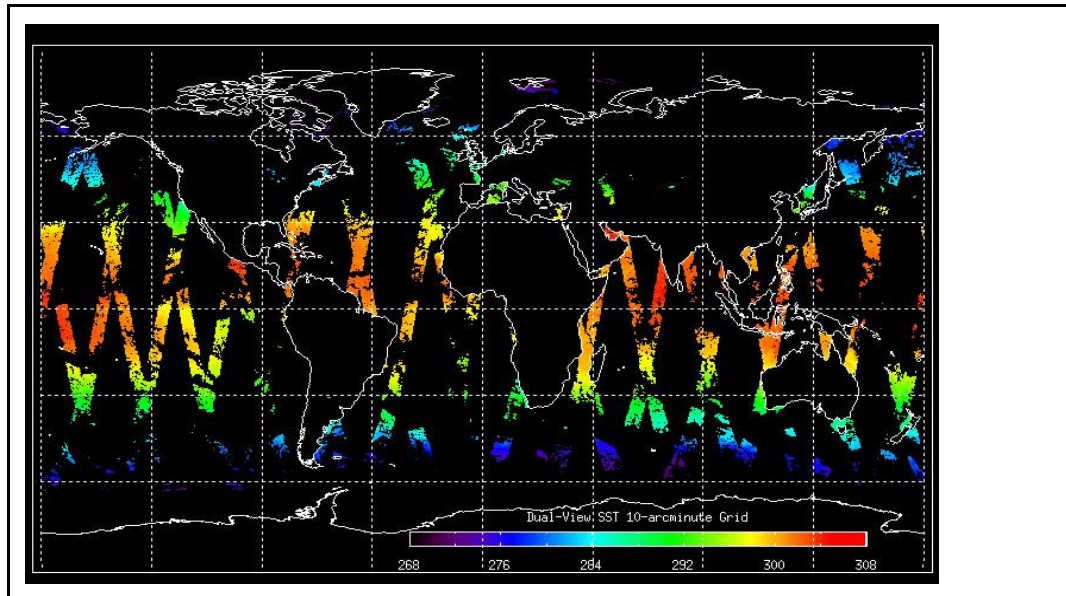

Comments	None

Meteo Map

Map of meteo products for: **25-Oct-09**