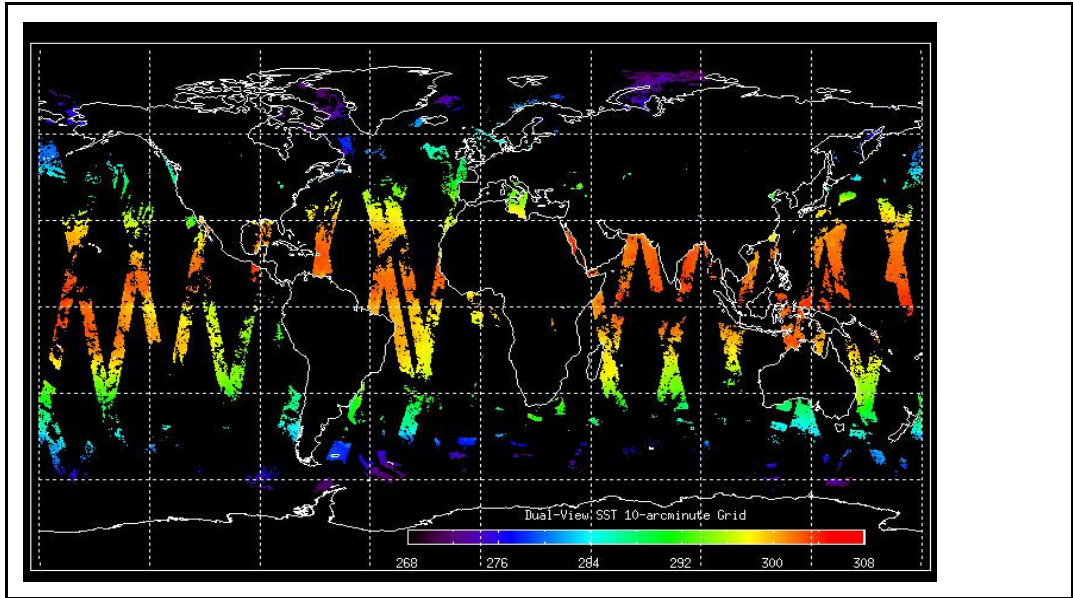

Comments

Meteo Map

Map of meteo products for: **20-Oct-09**