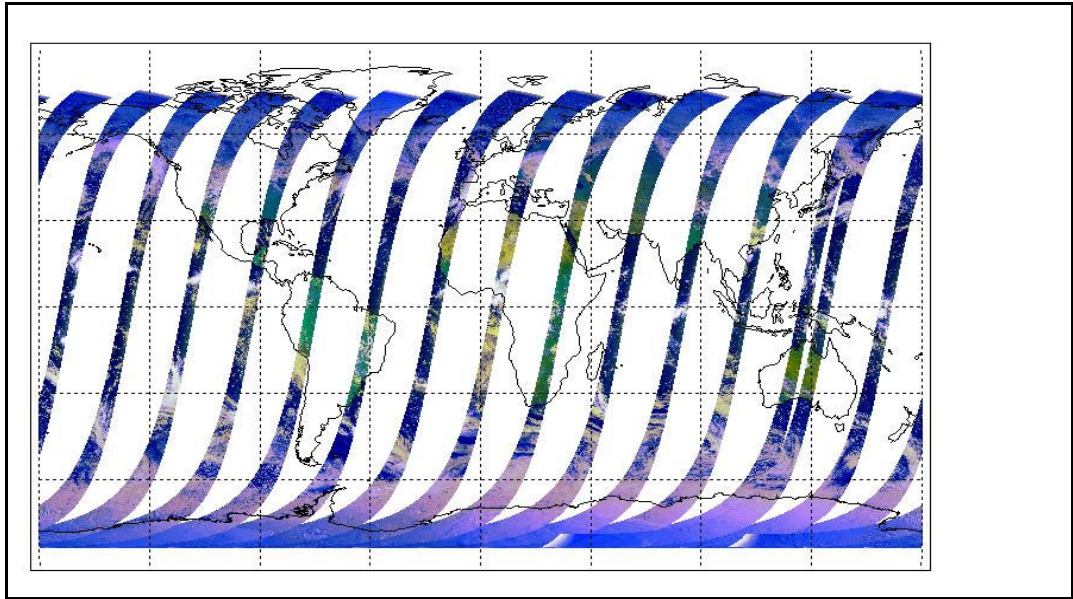

39936	20-Oct-09	High Jitter
39937	20-Oct-09	High Jitter
39938	20-Oct-09	High Jitter

Weekly

Latest version of the weekly RAL report on: **20-Oct-09**

Days since end of reporting period: **8 days**

Report Date	05-Oct-09
Anomalies	Mean Jitter: -890/orbit - worst case -1140/orbit (mean deteriorating by approx +30 wrt last week)

Browse Map

Map of browse products for: **20-Oct-09**