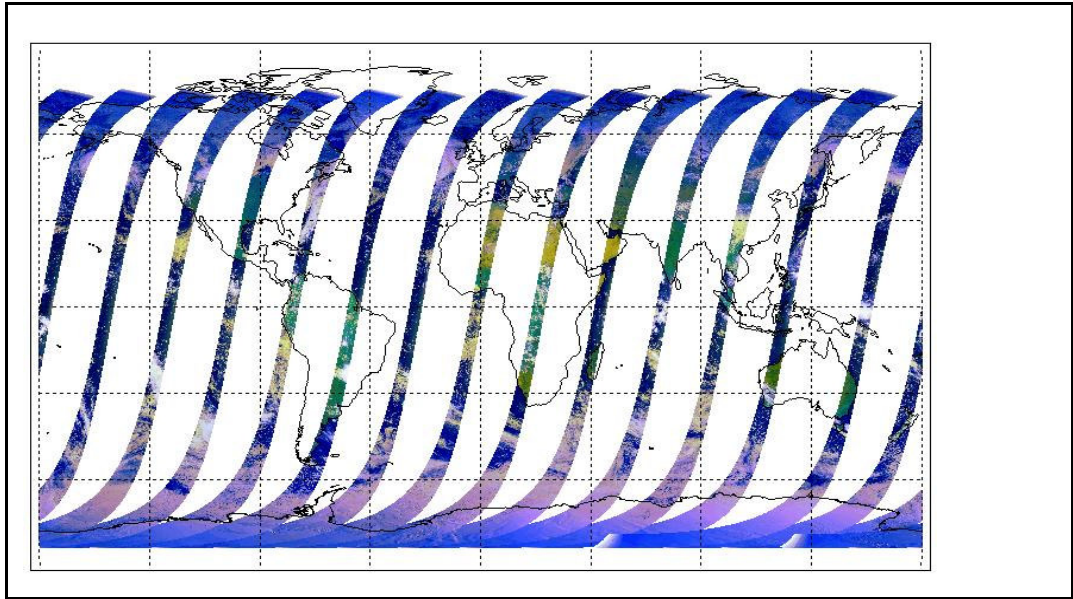

39922	19-Oct-09	High Jitter
39923	19-Oct-09	High Jitter
39924	19-Oct-09	High Jitter

Weekly

Latest version of the weekly RAL report on: **19-Oct-09**

Days since end of reporting period: **7 days**

Report Date	05-Oct-09
Anomalies	Mean Jitter: -890/orbit - worst case -1140/orbit (mean deteriorating by approx +30 wrt last week)

Browse Map

Map of browse products for: **19-Oct-09**