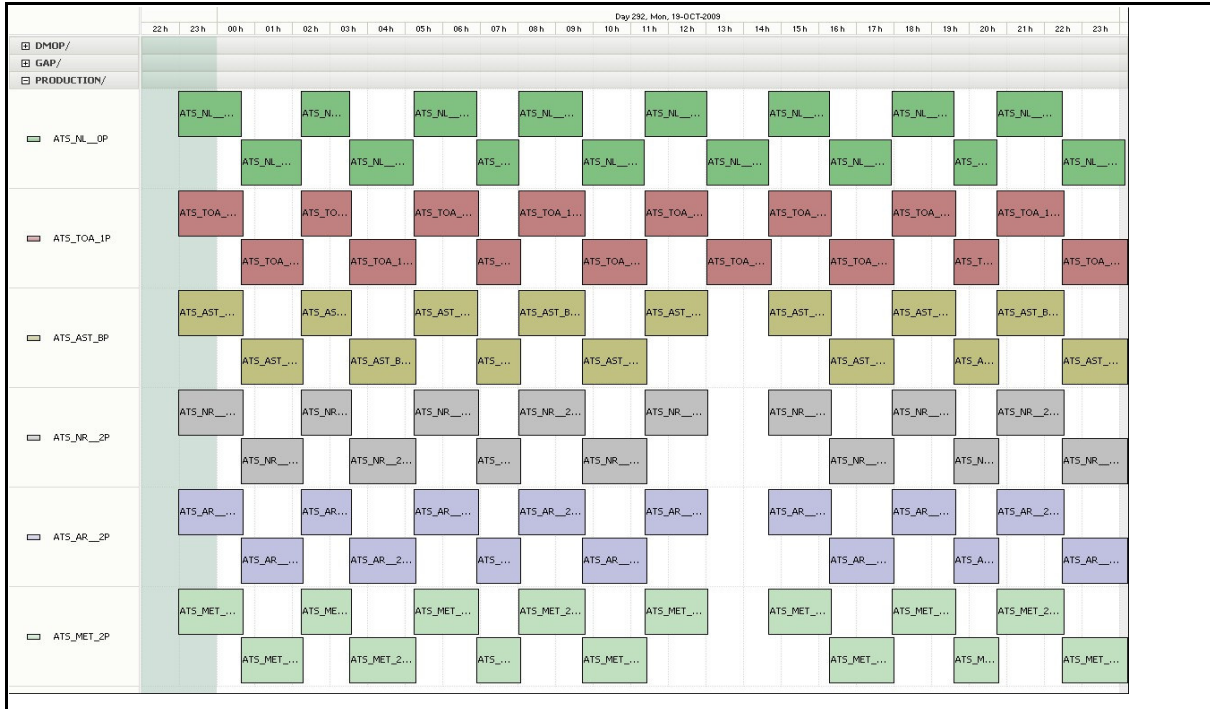

Comments No Browse or L2 products from 1304h - 1439h

RA Products

Data acquisition date:	19-Oct-09	Inspection date:	20-Oct-09
------------------------	-----------	------------------	-----------

Total # MET Products:	15
Total # L1 Products:	15
Total # L2P Products:	15

Server Availability: Nominal

Comments None

Browse Products

Data acquisition date:	19-Oct-09	Inspection date:	20-Oct-09
------------------------	-----------	------------------	-----------

Source DDS

Comments Orbits 39924, 39929-39932 unavailable. Missing scan lines - orbit 39934