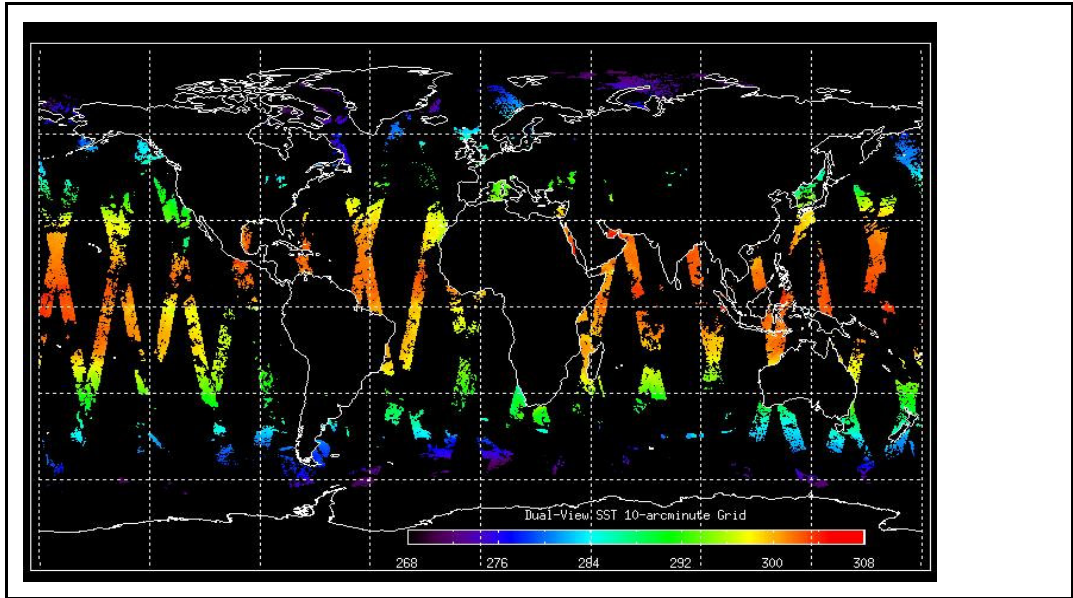

Comments

Meteo Map

Map of meteo products for: **19-Oct-09**