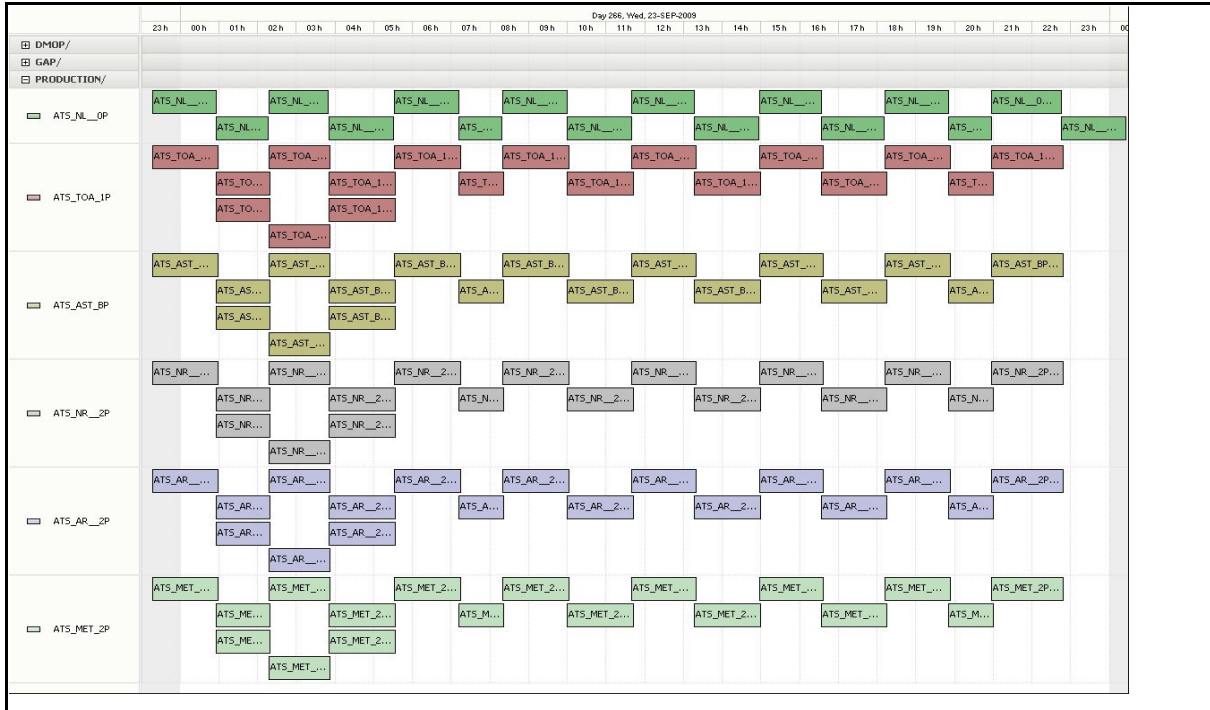

Daily Gantt Chart

Comments No L1+ data from ~2245h

RA Products

Data acquisition date:	23-Sep-09	Inspection date:	24-Sep-09
------------------------	-----------	------------------	-----------

Total # MET Products:	17	Server Availability:	Nominal
Total # L1 Products:	16		
Total # L2P Products:	18		

Comments None

Browse Products

Data acquisition date:	23-Sep-09	Inspection date:	24-Sep-09
------------------------	-----------	------------------	-----------

Source DDS

Comments Missing scan lines - orbit 39559

Instrument Health

Daily

List of all QA orbit summary files deposited on: 23-Sep-09

Orbit #	Acquired	Comments
39538	22-Sep-09	High Jitter, 22 AGO loop changes
39539	22-Sep-09	High Jitter
39540	22-Sep-09	High Jitter
39541	22-Sep-09	High Jitter, No Viscal peak
39542	22-Sep-09	High Jitter
39543	22-Sep-09	High Jitter, No Viscal peak
39544	22-Sep-09	High Jitter, No Viscal peak
39545	22-Sep-09	High Jitter, No Viscal peak
39546	22-Sep-09	High Jitter, No Viscal peak
39547	22-Sep-09	High Jitter
39548	22-Sep-09	High Jitter
39549	23-Sep-09	High Jitter
39550	23-Sep-09	High Jitter