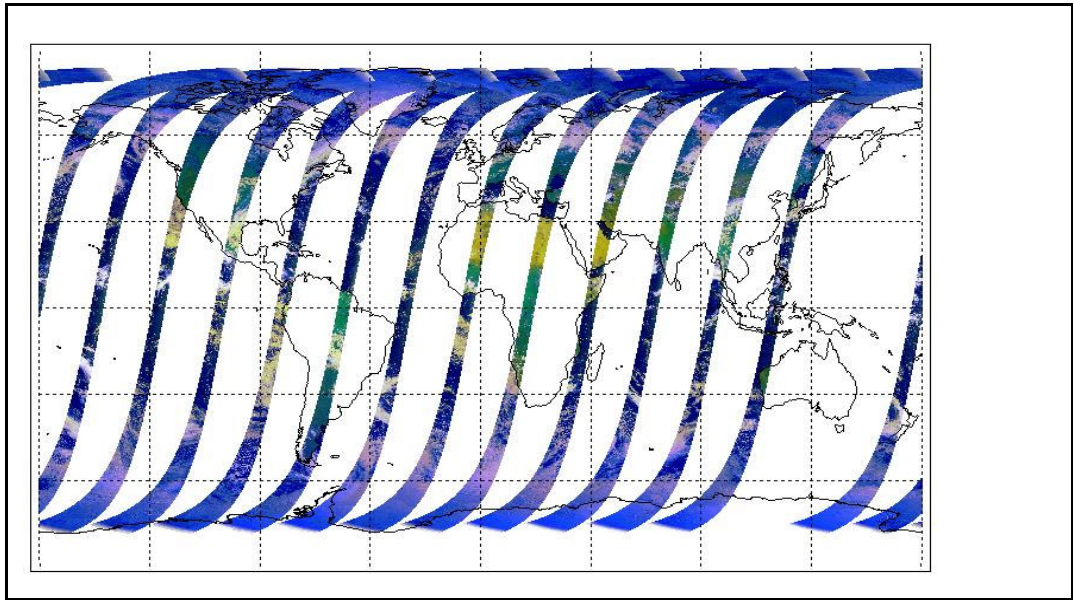

Daily status from the RAL EDS web-site on: 24-Sep-09

Current Instrument Status:	Nominal
Envisat Platform Status:	Nominal

39551	23-Sep-09	High Jitter
39552	23-Sep-09	High Jitter

Weekly

Latest version of the weekly RAL report on: **24-Sep-09**

Days since end of reporting period: **3 days**

Report Date	14-Sep-09
Anomalies	Mean Jitter: -870/orbit - worst case -1040/orbit (little change wrt last week) . EDS-S plots delayed

Browse Map

Map of browse products for: **23-Sep-09**