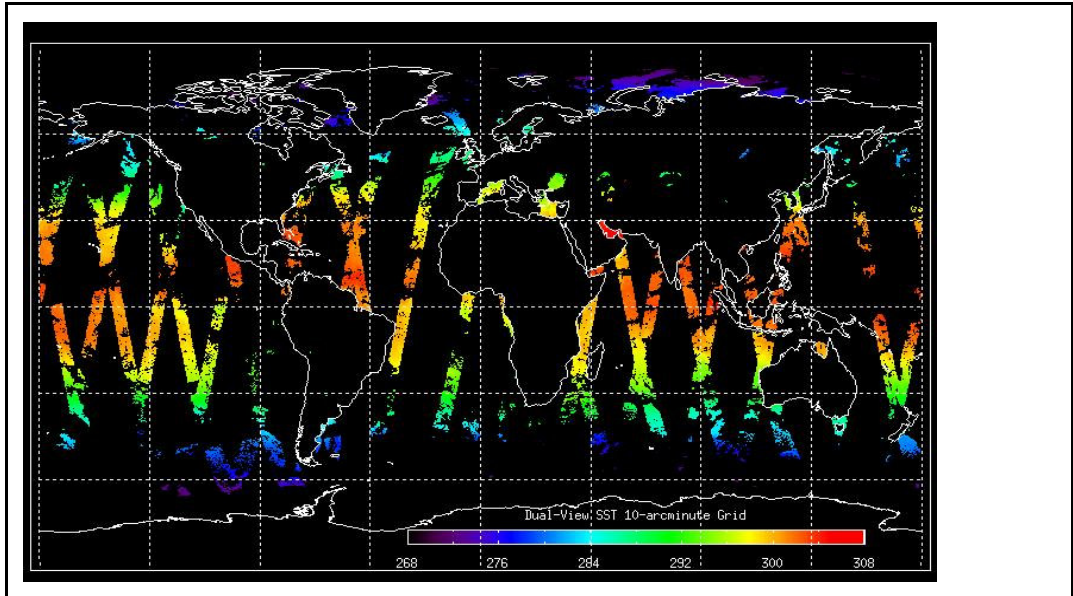

Comments	None

Meteo Map

Map of meteo products for: **23-Sep-09**