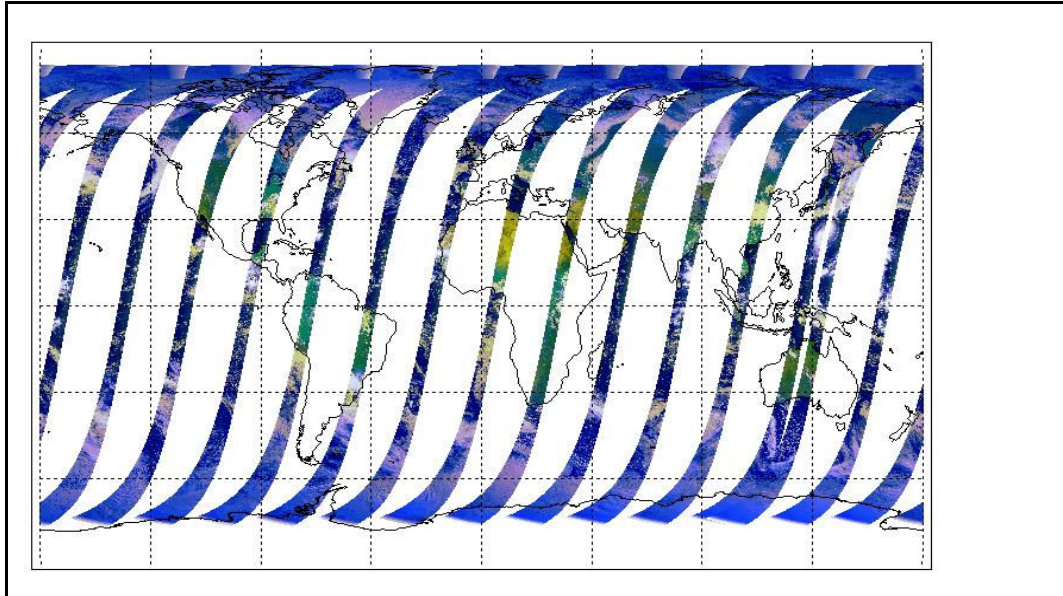

Weekly

Latest version of the weekly RAL report on: **21-Sep-09**

Days since end of reporting period: **21 days**

Report Date 24-Aug-09

Anomalies Mean Jitter: ~840/orbit - worst case ~1060/orbit (Deteriorating slightly wrt previous report)

Browse Map

Map of browse products for: **18-Sep-09**