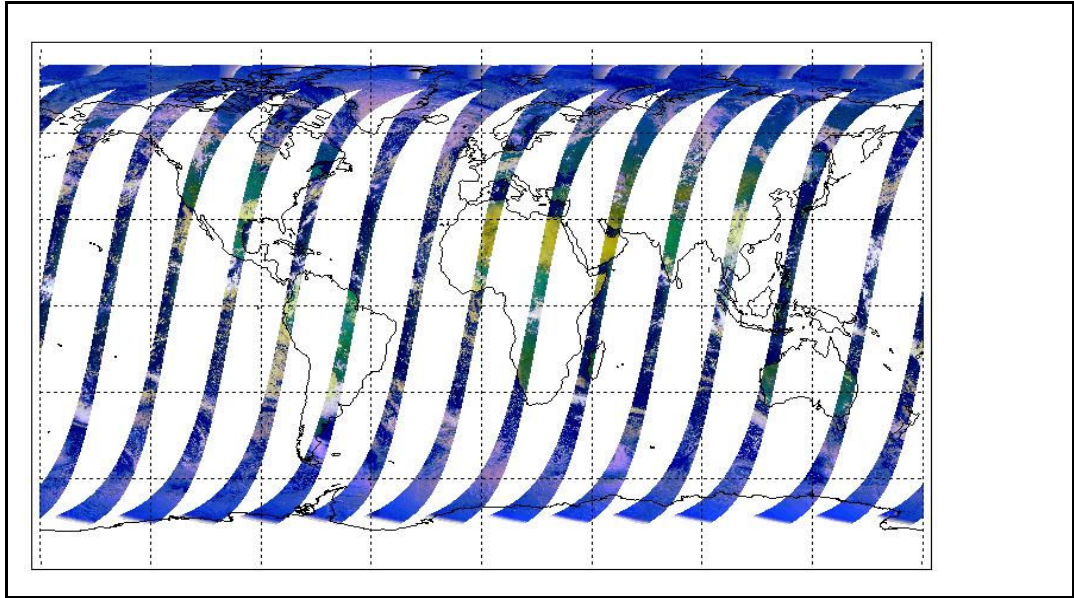

Weekly

Latest version of the weekly RAL report on: **18-Sep-09**

Days since end of reporting period: **18 days**

Report Date **24-Aug-09**

Anomalies Mean Jitter: ~840/orbit - worst case ~1060/orbit (Deteriorating slightly wrt previous report)

Browse Map

Map of browse products for: **17-Sep-09**