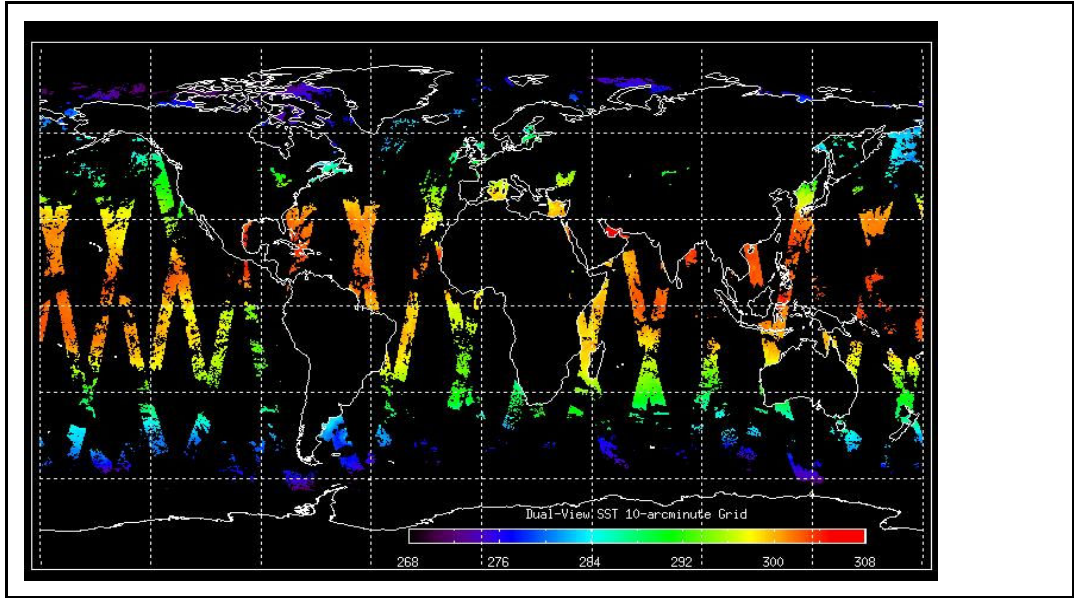

Comments None

Meteo Map

Map of meteo products for: **17-Sep-09**