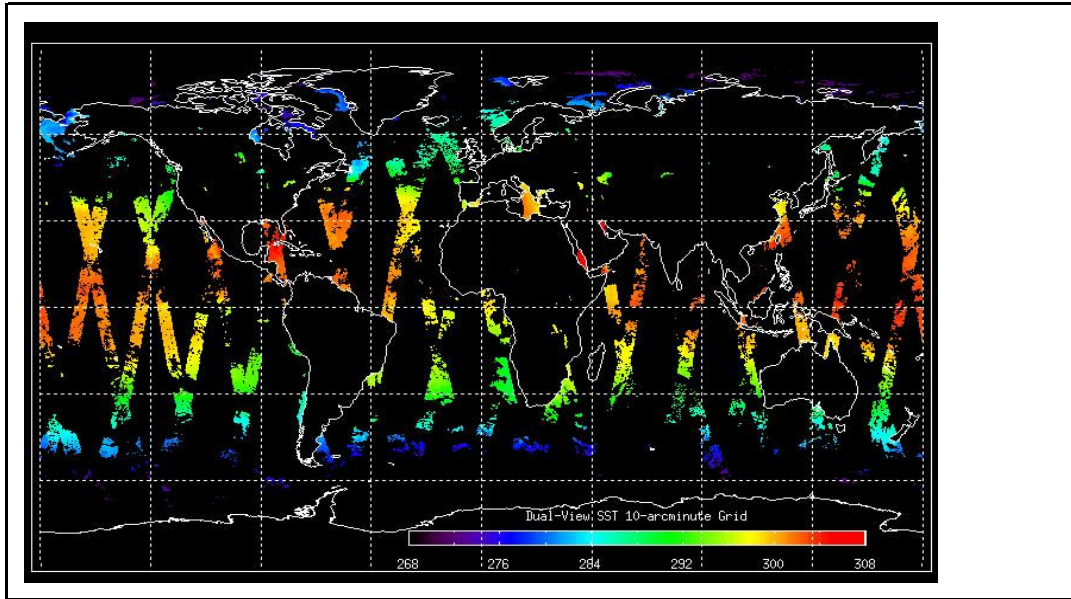

Comments	None

Meteo Map

Map of meteo products for: **03-Sep-09**