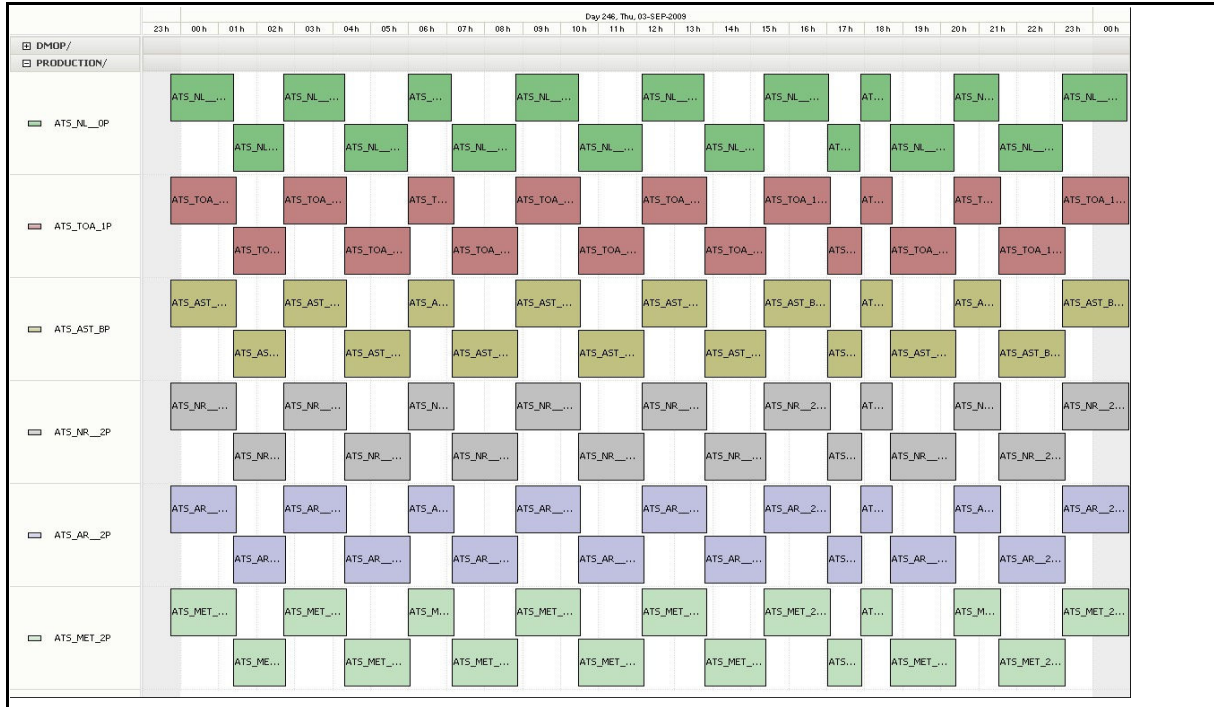

IDEAS Daily Check of AATSR Data

03-Sep-09

DATA ACQUISITION DATE:	03-Sep-09
INSPECTION DATE:	04-Sep-09

Previous Instrument Operational Events	
29-Aug-09	Nothing planned
30-Aug-09	Nothing planned
31-Aug-09	Nothing planned
01-Sep-09	Nothing planned
02-Sep-09	Maintenance at PDHS-K

Upcoming Instrument Operational Events	
03-Sep-09	PDHS-K back to operation
04-Sep-09	Nothing planned
05-Sep-09	Nothing planned
06-Sep-09	Nothing planned
07-Sep-09	Nothing planned

Daily Gantt Chart

Comments	None

RA Products

Data acquisition date:	03-Sep-09	Inspection date:	04-Sep-09

Total # MET Products:	16
Total # L1 Products:	16
Total # L2P Products:	16

Server Availability:	Nominal

Comments	None

Browse Products

Data acquisition date:	03-Sep-09	Inspection date:	04-Sep-09

Source	DDS

Comments	Missing scan lines - orbit 36267

Instrument Health

Daily List of all QA orbit summary files deposited on:	03-Sep-09

Daily status from the RAL EDS web-site on:	04-Sep-09

Current Instrument Status:	Nominal
Envisat Platform Status:	Nominal

Orbit #	Acquired	Comments
39241	01-Sep-09	High Jitter, 10 CRC errors
39242	01-Sep-09	High Jitter
39243	01-Sep-09	High Jitter, No viscal peak
39244	01-Sep-09	High Jitter, No viscal peak
39245	01-Sep-09	High Jitter, No viscal peak
39252	02-Sep-09	High Jitter, 20 AGO Loop changes
39253	02-Sep-09	High Jitter
39254	02-Sep-09	High Jitter
39255	02-Sep-09	High Jitter
39256	02-Sep-09	High Jitter
39257	02-Sep-09	High Jitter, No viscal peak
39261	02-Sep-09	High Jitter
39262	02-Sep-09	High Jitter
39263	03-Sep-09	High Jitter, 24 AGO Loop changes
39264	03-Sep-09	High Jitter
39265	03-Sep-09	High Jitter