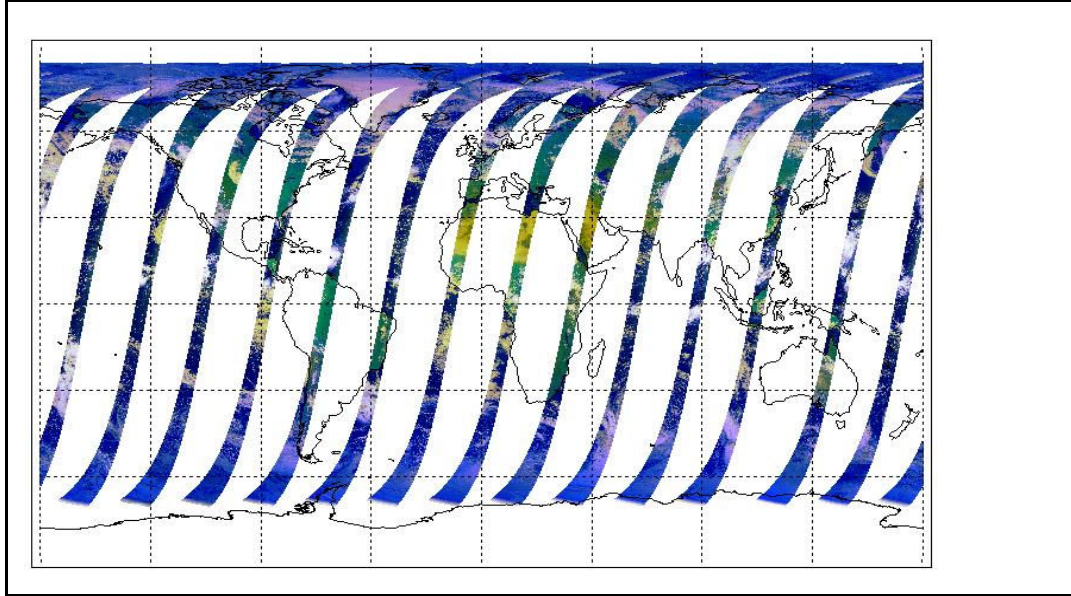

Weekly

Latest version of the weekly RAL report on: **04-Sep-09**

Days since end of reporting period: **11 days**

Report Date	17-Aug-09
Anomalies	Mean Jitter: ~880/orbit - worst case 1070/orbit (marginally worse than last week)

Browse Map

Map of browse products for: **03-Sep-09**