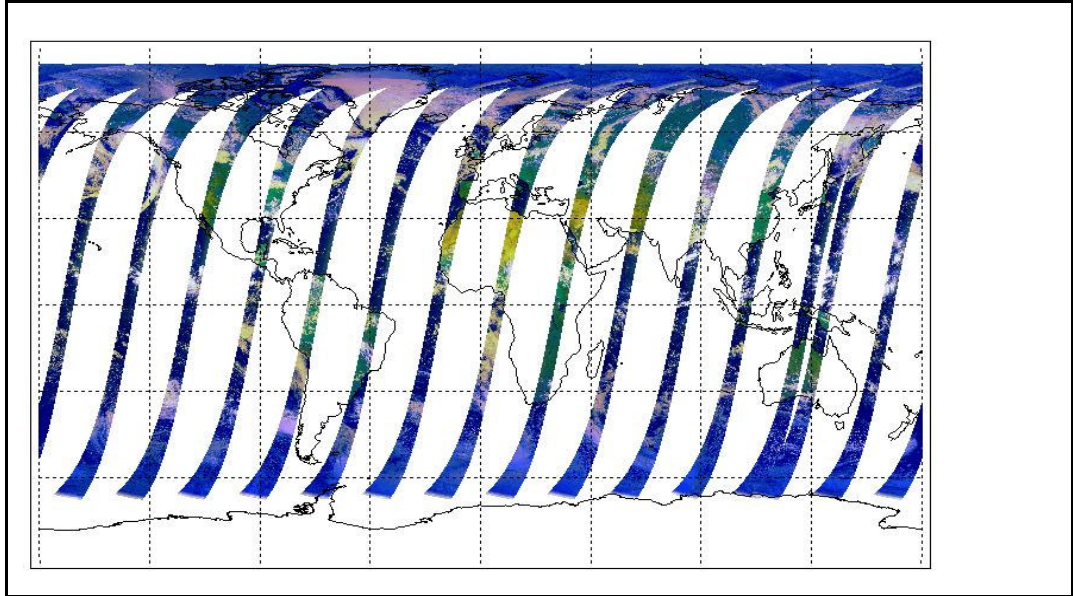

39157	26-Aug-09	254 CRC errors, 10 missing packets, high jitter, no visceral peak
39158	26-Aug-09	High Jitter, No Viscal Peak
39161	26-Aug-09	High Jitter
39162	27-Aug-09	High Jitter
39163	27-Aug-09	High Jitter

Weekly

Latest version of the weekly RAL report on: **28-Aug-09**

Days since end of reporting period: **4 days**

Report Date	17-Aug-09
Anomalies	Mean Jitter: -880/orbit - worst case 1070/orbit (marginally worse than last week)

Browse Map

Map of browse products for: **27-Aug-09**