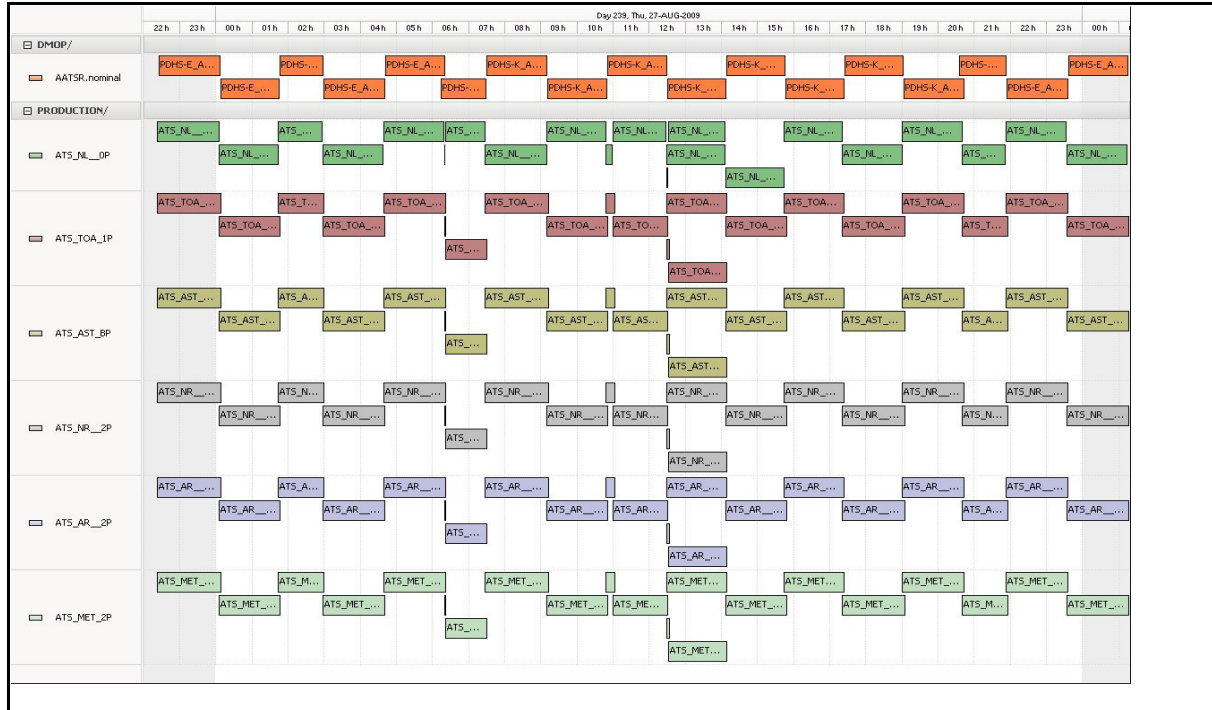

IDEAS Daily Check of AATSR Data

27-Aug-09

DATA ACQUISITION DATE:	27-Aug-09
INSPECTION DATE:	28-Aug-09

Previous Instrument Operational Events	
22-Aug-09	Nothing planned
23-Aug-09	Nothing planned
24-Aug-09	Nothing planned
25-Aug-09	Nothing planned
26-Aug-09	Nothing planned

Upcoming Instrument Operational Events	
27-Aug-09	Nothing planned
28-Aug-09	Nothing planned
29-Aug-09	Nothing planned
30-Aug-09	Nothing planned
31-Aug-09	Nothing planned

Daily Gantt Chart

Comments	None
----------	------

RA Products

Data acquisition date:	27-Aug-09	Inspection date:	28-Aug-09
------------------------	-----------	------------------	-----------

Total # MET Products:	20	Server Availability:	Nominal
Total # L1 Products:	20		
Total # L2P Products:	20		

Comments	None
----------	------

Browse Products

Data acquisition date:	27-Aug-09	Inspection date:	28-Aug-09
------------------------	-----------	------------------	-----------

Source	DDS
--------	-----

Comments	Missing scan lines orbit 39171
----------	--------------------------------