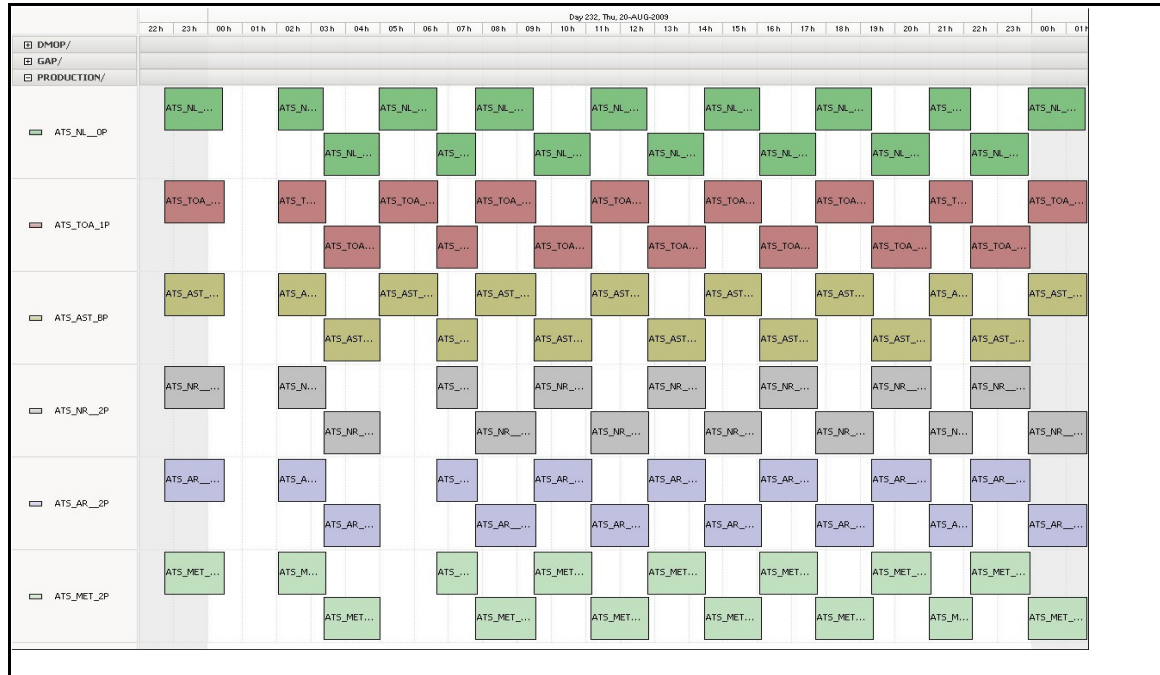

## Daily Gantt Chart

Comments: No data 0030h-0200h, no L2 data 0500h-0630h

## RA Products

Data acquisition date: 20-Aug-09 Inspection date: 21-Aug-09

Total # MET Products: 14  
Total # L1 Products: 15  
Total # L2P Products: 15

Server Availability: Nominal

Comments: None