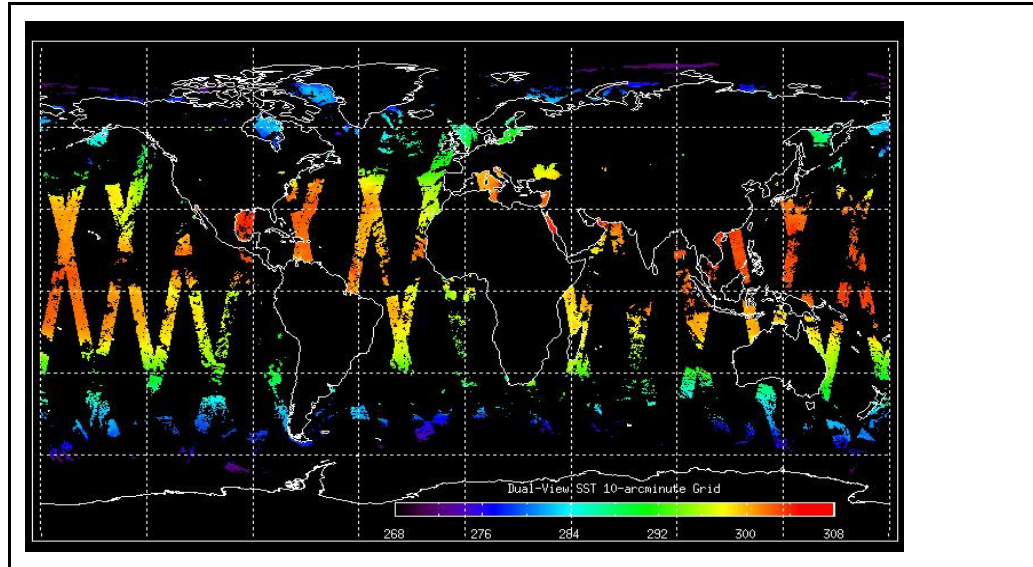

**Report Date** 10-Aug-09

**Anomalies** Mean Jitter: ~770/orbit - worst case 996/orbit (improving wrt last week)

Browse Map

Map of browse products for: **20-Aug-09**

**Comments** None

Meteo Map

Map of meteo products for: **20-Aug-09**