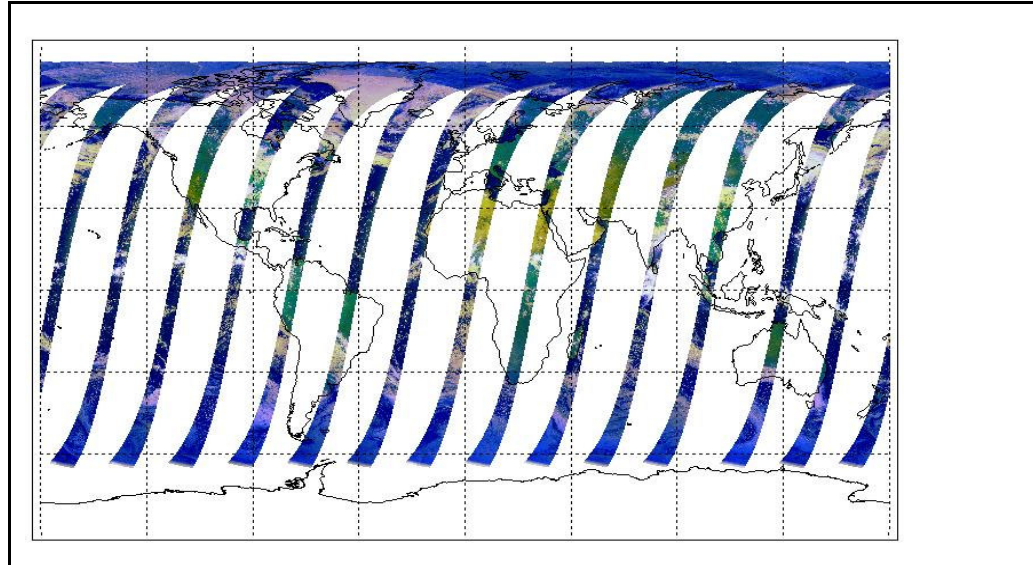

Weekly

Latest version of the weekly RAL report on: **21-Aug-09**

Days since end of reporting period: **4 days**

Report Date 10-Aug-09

Anomalies Mean Jitter: ~770/orbit - worst case 996/orbit (improving wrt last week)

Browse Map

Map of browse products for: **20-Aug-09**