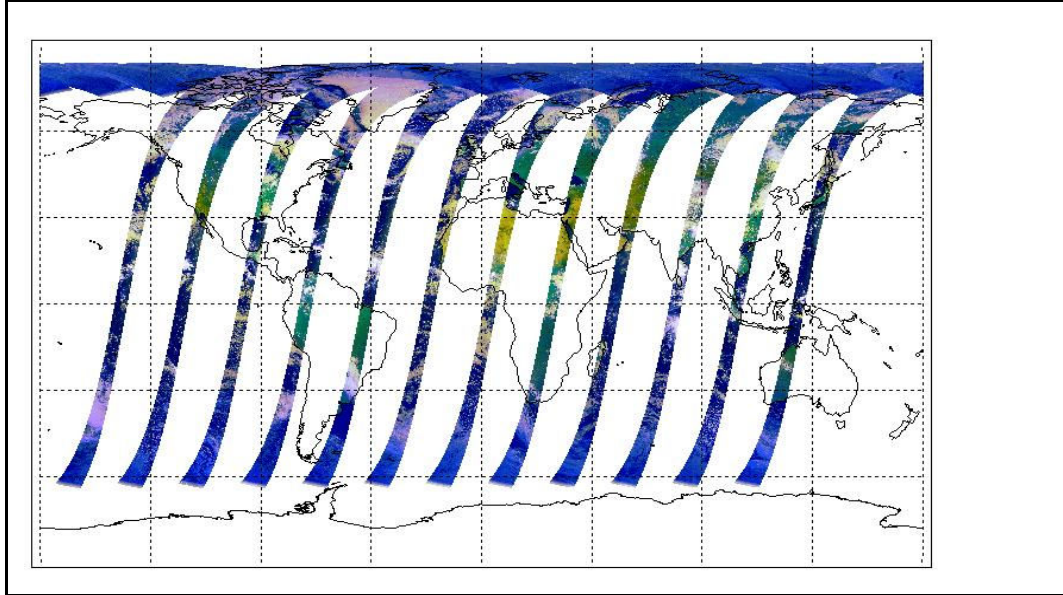

Weekly

Latest version of the weekly RAL report on: **18-Aug-09**

Days since end of reporting period: **8 days**

Report Date **03-Aug-09**

Anomalies Mean Jitter: -920/orbit - worst case -1220/orbit (improving wrt last week)

Browse Map

Map of browse products for: **17-Aug-09**