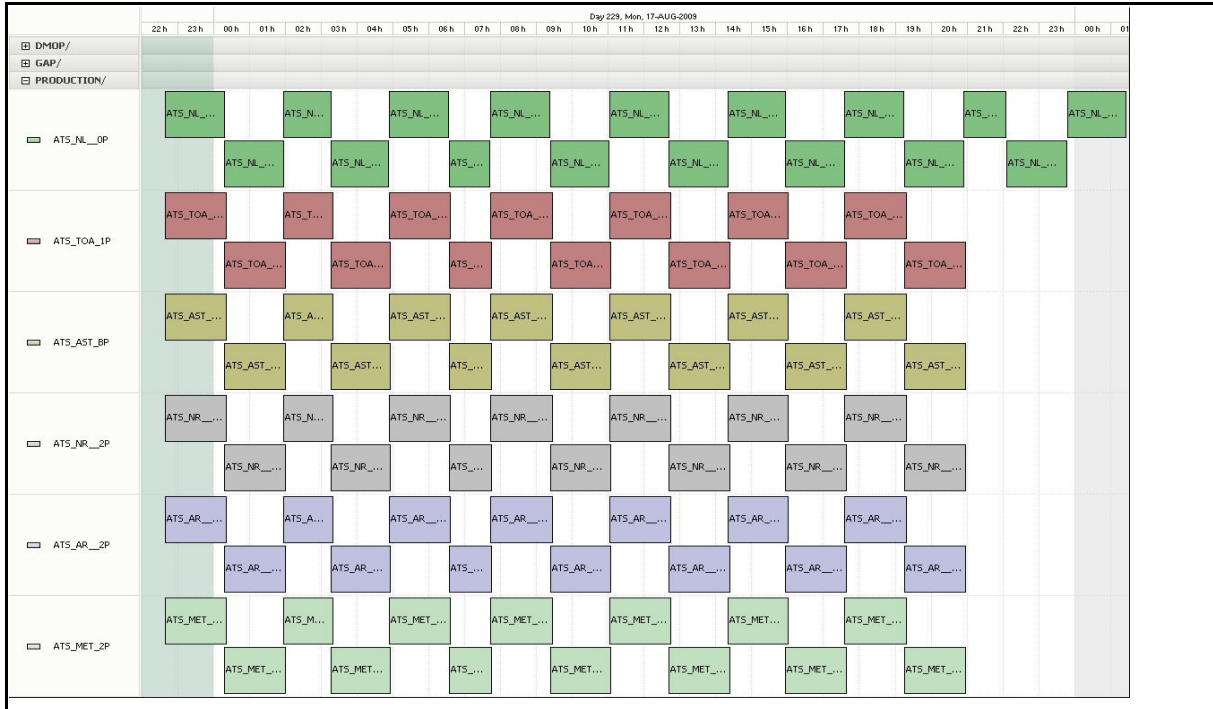

IDEAS Daily Check of AATSR Data

17-Aug-09

DATA ACQUISITION DATE:	17-Aug-09
INSPECTION DATE:	18-Aug-09

Previous Instrument Operational Events	
12-Aug-09	Nothing planned
13-Aug-09	Nothing planned
14-Aug-09	Nothing planned
15-Aug-09	Nothing planned
16-Aug-09	Nothing planned

Upcoming Instrument Operational Events	
17-Aug-09	Nothing planned
18-Aug-09	Nothing planned
19-Aug-09	Nothing planned
20-Aug-09	Nothing planned
21-Aug-09	Nothing planned

Daily Gantt Chart

Comments No L1+ data after 2000h. Available on RA

RA Products

Data acquisition date: 17-Aug-09 Inspection date: 18-Aug-09

Total # MET Products:	16
Total # L1 Products:	16
Total # L2P Products:	16

Server Availability: Nominal

Comments None

Browse Products

Data acquisition date: 17-Aug-09 Inspection date: 18-Aug-09

Source DDS

Comments None

Instrument Health

Daily List of all QA orbit summary files deposited on: 17-Aug-09

Orbit #	Acquired	Comments
39015	16-Aug-09	16 AGO Loop changes, No viscal peak
39016	16-Aug-09	High Jitter, No viscal peak
39017	16-Aug-09	High Jitter
39018	16-Aug-09	High Jitter
39019	17-Aug-09	High Jitter
39020	17-Aug-09	High Jitter
39021	17-Aug-09	High Jitter