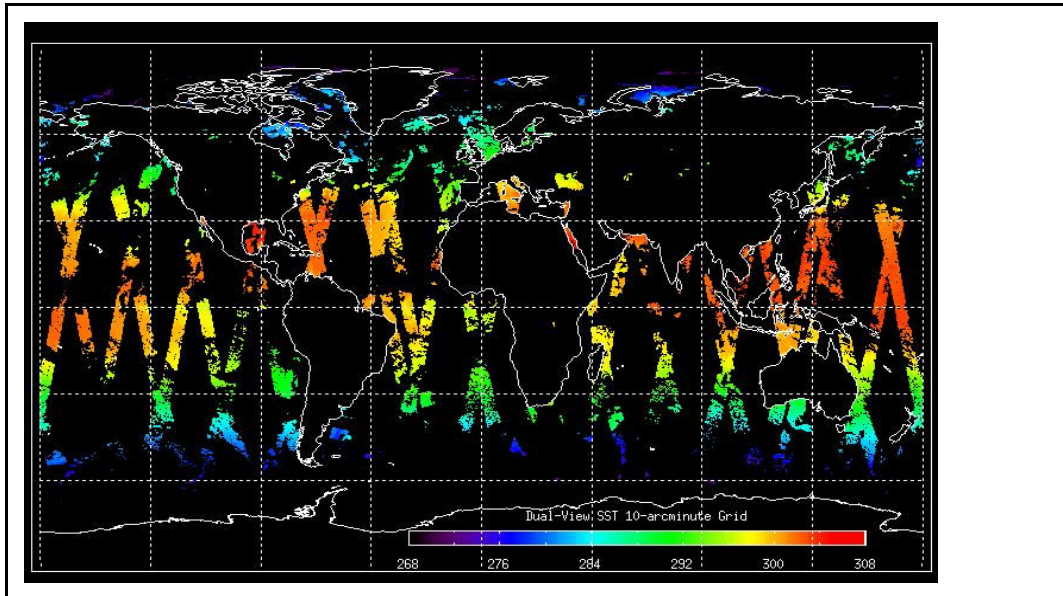

Report Date **03-Aug-09**

Anomalies Mean Jitter: -920/orbit - worst case -1220/orbit (improving wrt last week)

Browse Map

Map of browse products for: **17-Aug-09**

Comments None

Meteo Map

Map of meteo products for: **17-Aug-09**