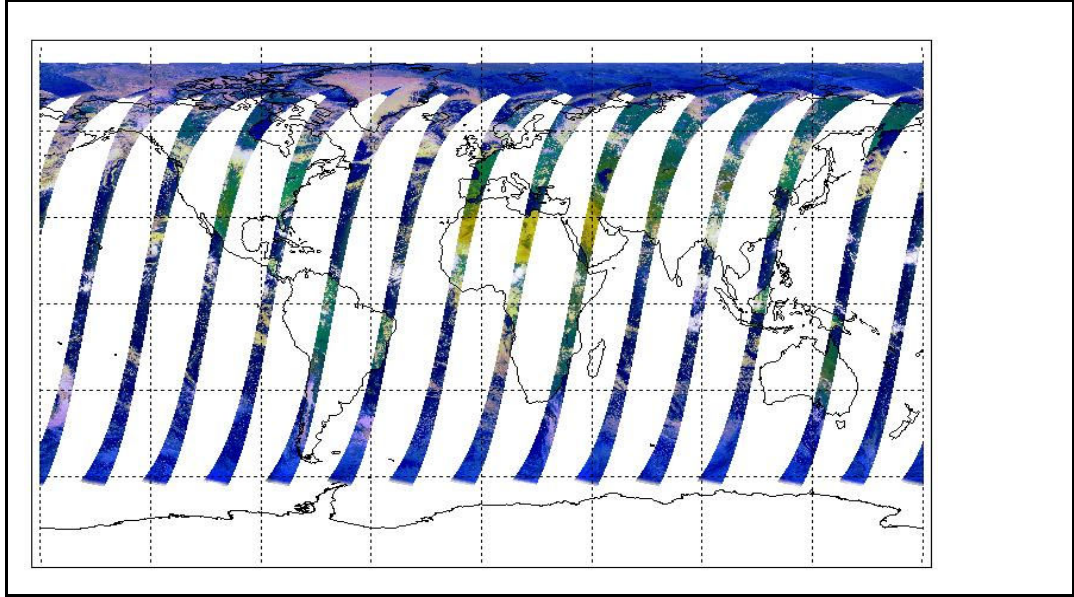

Weekly

Latest version of the weekly RAL report on: **17-Aug-09**

Days since end of reporting period: **7 days**

Report Date	03-Aug-09
Anomalies	Mean Jitter: -920/orbit - worst case -1220/orbit (improving wrt last week)

Browse Map

Map of browse products for: **15-Aug-09**