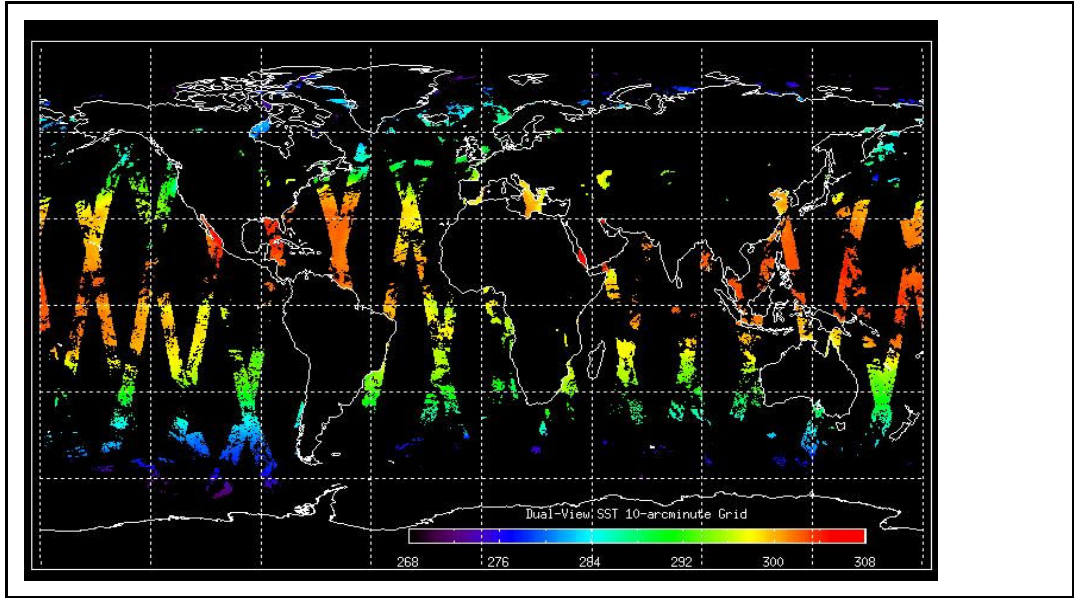

Comments	None

Meteo Map

Map of meteo products for: **15-Aug-09**