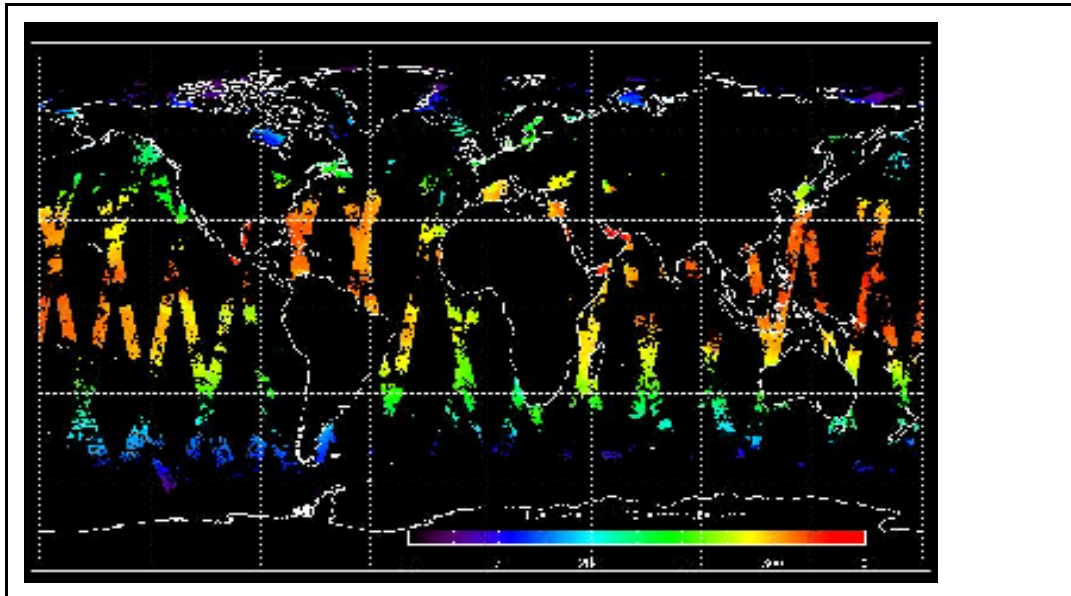

Comments	None

Meteo Map

Map of meteo products for: **13-Aug-09**