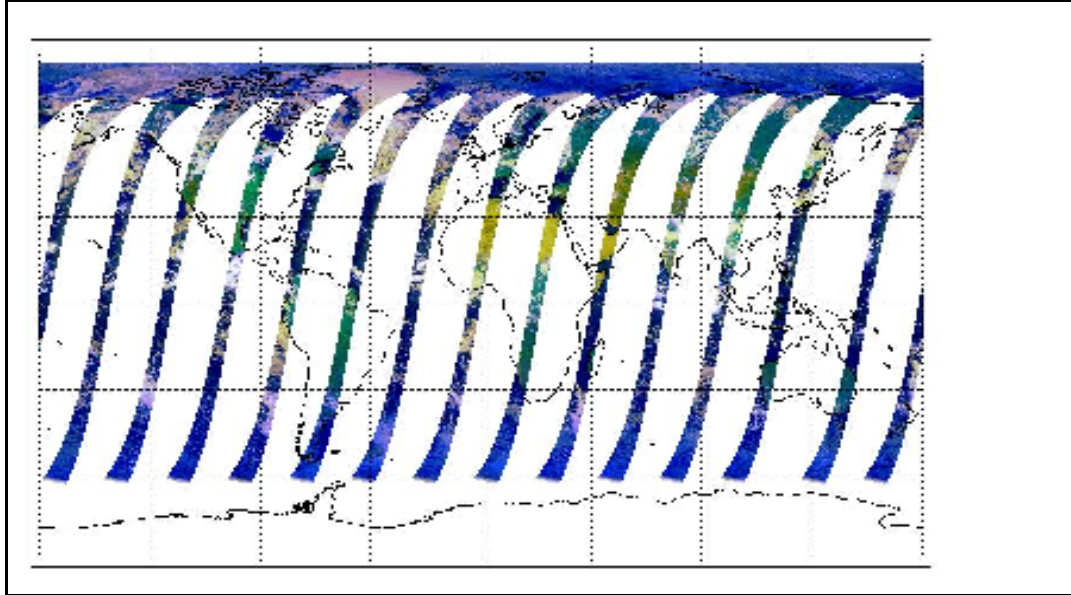

Weekly

Latest version of the weekly RAL report on: **14-Aug-09**

Days since end of reporting period: **4 days**

Report Date	03-Aug-09
Anomalies	Mean Jitter: -920/orbit - worst case -1220/orbit (improving wrt last week)

Browse Map

Map of browse products for: **13-Aug-09**