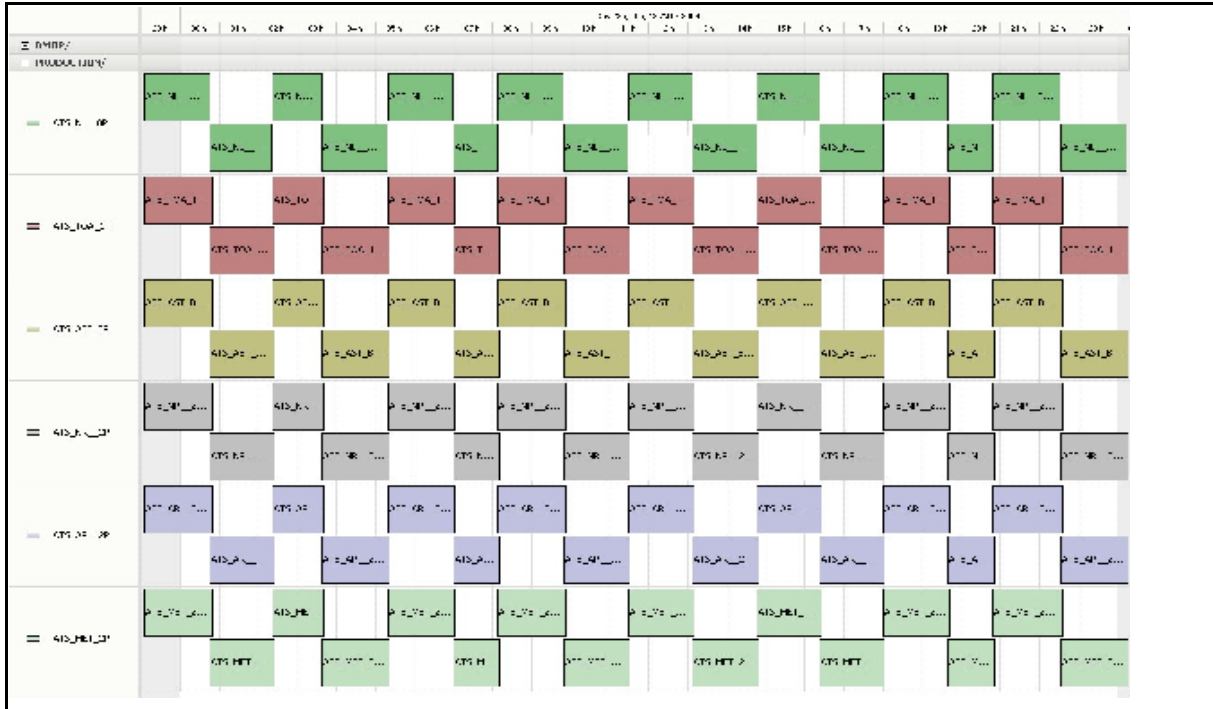

IDEAS Daily Check of AATSR Data

13-Aug-09

DATA ACQUISITION DATE:	13-Aug-09
INSPECTION DATE:	14-Aug-09

Previous Instrument Operational Events	
08-Aug-09	Nothing planned
09-Aug-09	Nothing planned
10-Aug-09	Nothing planned
11-Aug-09	Nothing planned
12-Aug-09	Nothing planned

Upcoming Instrument Operational Events	
13-Aug-09	Nothing planned
14-Aug-09	Nothing planned
15-Aug-09	Nothing planned
16-Aug-09	Nothing planned
17-Aug-09	Nothing planned

Daily Gantt Chart

Comments	None

RA Products

Data acquisition date: 13-Aug-09 Inspection date: 14-Aug-09

Total # MET Products:	15
Total # L1 Products:	15
Total # L2P Products:	15

Server Availability:	Nominal

Comments	None

Browse Products

Data acquisition date: 13-Aug-09 Inspection date: 14-Aug-09

Source	DDS

Comments	None

Instrument Health

Daily List of all QA orbit summary files deposited on: 13-Aug-09

Orbit #	Acquired	Comments
38952	12-Aug-09	High Jitter, 21 AGO Loop changes
38953	12-Aug-09	High Jitter
38954	12-Aug-09	High Jitter
38955	12-Aug-09	High Jitter
38956	12-Aug-09	High Jitter
38957	12-Aug-09	High Jitter
38960	12-Aug-09	High Jitter
38961	12-Aug-09	High Jitter
38962	13-Aug-09	High Jitter
38963	13-Aug-09	High Jitter
38964	13-Aug-09	High Jitter
38965	13-Aug-09	High Jitter

Daily status from the RAL EDS web-site on: 14-Aug-09

Current Instrument Status:	Nominal
Envisat Platform Status:	Nominal