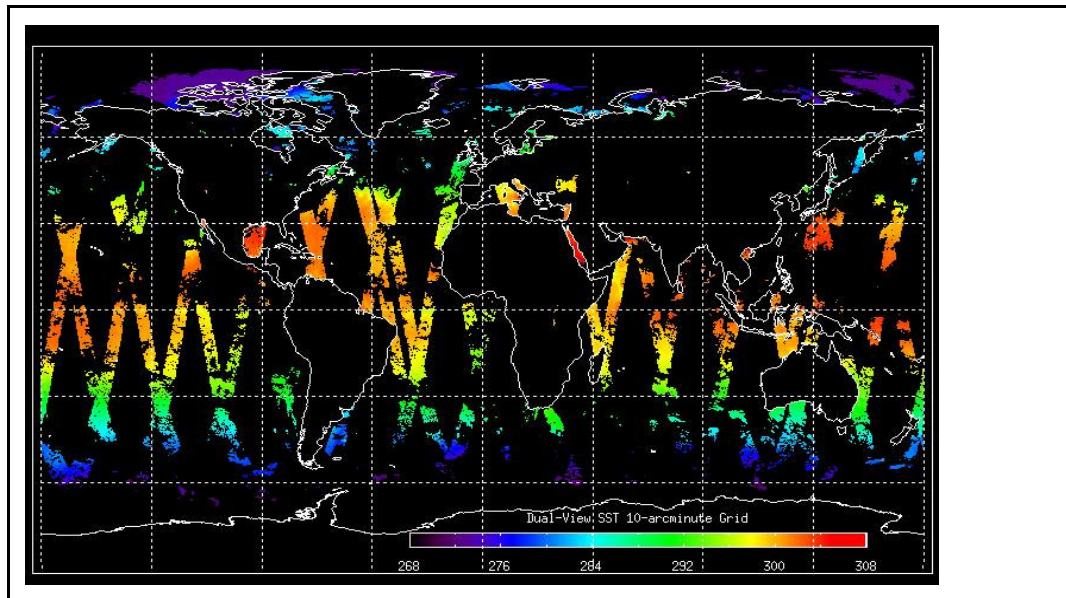

Comments	None

Meteo Map

Map of meteo products for: **01-Aug-09**