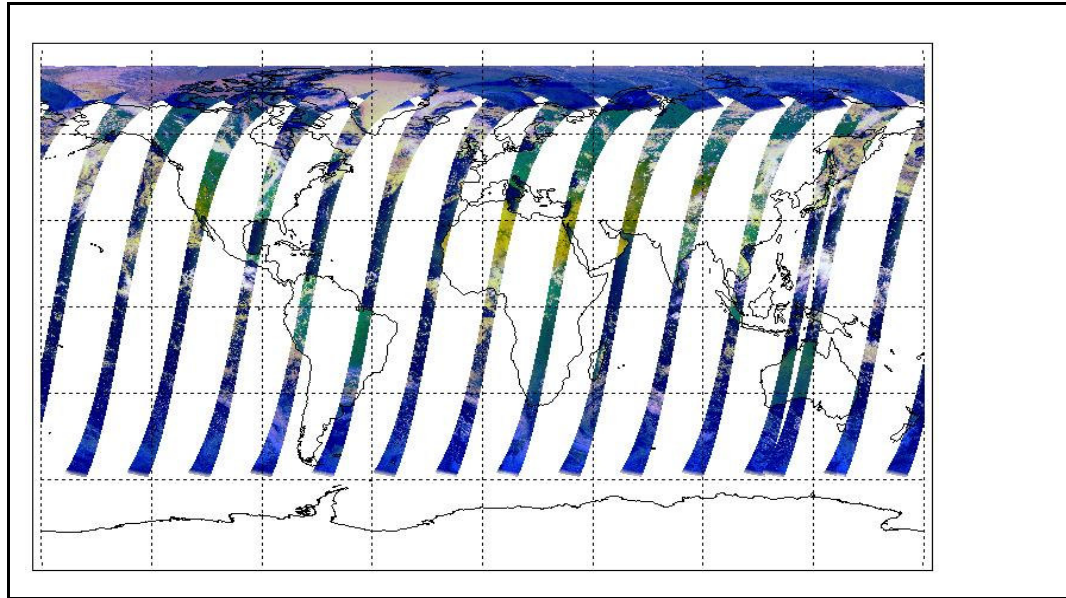

38791	01-Aug-09	High Jitter
38792	01-Aug-09	High Jitter
38793	01-Aug-09	High Jitter

Weekly

Latest version of the weekly RAL report on: **03-Aug-09**

Days since end of reporting period: **14 days**

Report Date	13-Jul-09
Anomalies	Envisat orbit control manoeuvre planned for 20 July (2206h) to 21 July (0651h). AATSR will be out of MEASUREMENT mode during this OCM. Mean Jitter: -930/orbit - worst case -1100/orbit (deteriorating wrt last week)

Browse Map

Map of browse products for: **01-Aug-09**