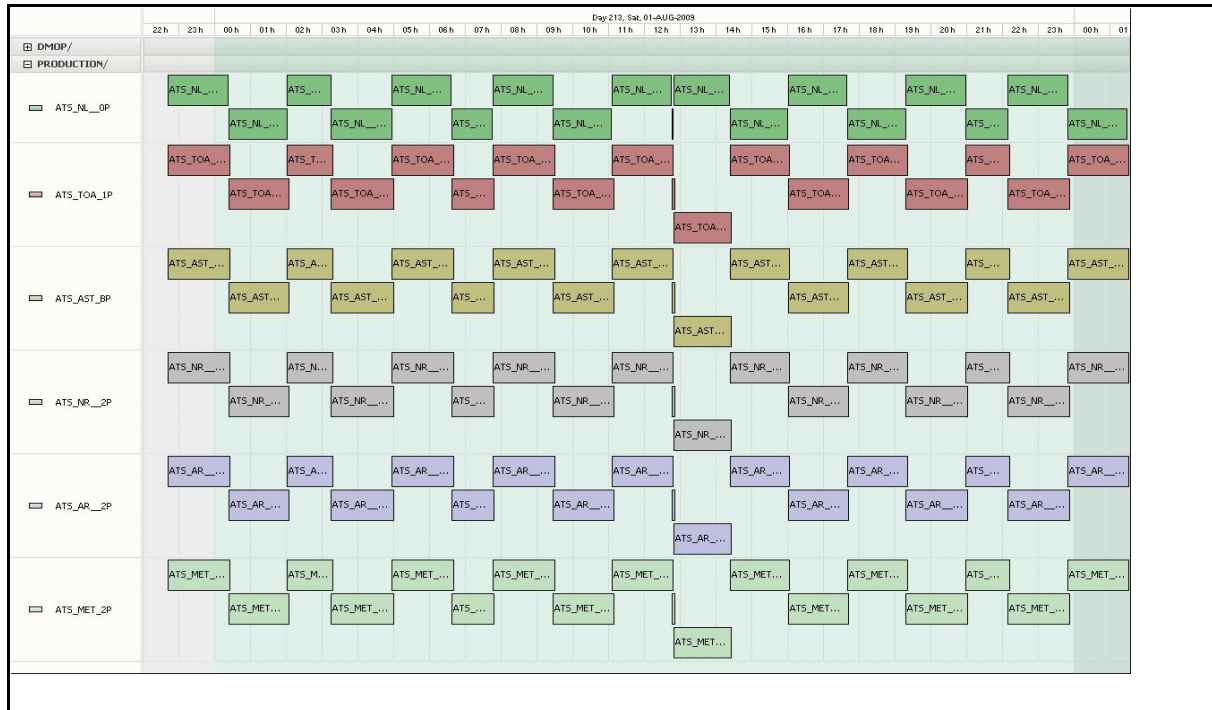

IDEAS Daily Check of AATSR Data

01-Aug-09

DATA ACQUISITION DATE:	01-Aug-09
INSPECTION DATE:	03-Aug-09

Previous Instrument Operational Events	
27-Jul-09	Nothing planned
28-Jul-09	PDHS-K (KIRUNA) NRT service disruption
29-Jul-09	PDHS-K (KIRUNA) NRT services resumed
30-Jul-09	Nothing planned
31-Jul-09	Nothing planned

Upcoming Instrument Operational Events	
01-Aug-09	Nothing planned
02-Aug-09	Nothing planned
03-Aug-09	Nothing planned
04-Aug-09	Nothing planned
05-Aug-09	Nothing planned

Daily Gantt Chart

Comments	None
----------	------

RA Products

Data acquisition date:	01-Aug-09	Inspection date:	03-Aug-09
------------------------	-----------	------------------	-----------

Total # MET Products:	17
Total # L1 Products:	17
Total # L2P Products:	17

Weekly

Latest version of the weekly RAL report on: **03-Aug-09**

Days since end of reporting period: **14 days**

Report Date	13-Jul-09
Anomalies	Envisat orbit control manoeuvre planned for 20 July (2206h) to 21 July (0651h). AATSR will be out of MEASUREMENT mode during this OCM. Mean Jitter: -930/orbit - worst case -1100/orbit (deteriorating wrt last week)