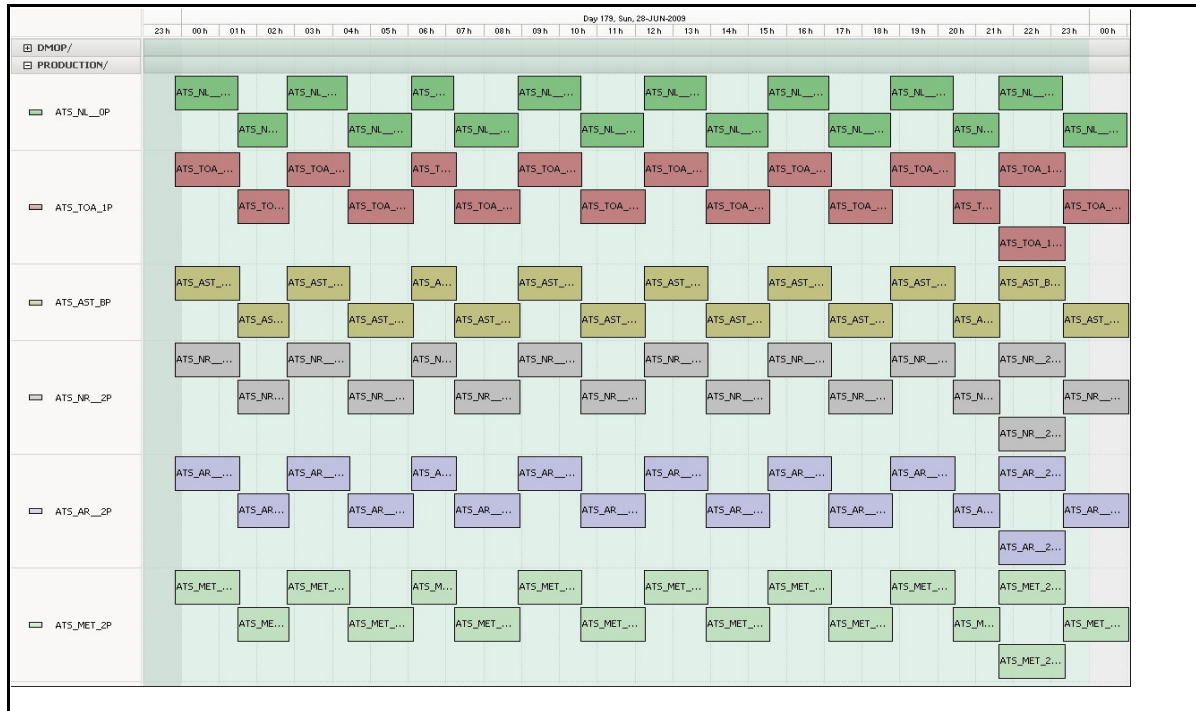

IDEAS Daily Check of AATSR Data

28-Jun-09

DATA ACQUISITION DATE: 28-Jun-09
INSPECTION DATE: 29-Jun-09

--> Go to 'Product Generation' sheet to select date

Previous Instrument Operational Events	
23-Jun-09	Nothing planned
24-Jun-09	Nothing planned
25-Jun-09	Nothing planned
26-Jun-09	Nothing planned
27-Jun-09	Nothing planned

Upcoming Instrument Operational Events	
28-Jun-09	Nothing planned
29-Jun-09	Nothing planned
30-Jun-09	Nothing planned
01-Jul-09	Nothing planned
02-Jul-09	Nothing planned

Daily Gantt Chart

Comments: None

RA Products

Data acquisition date: 28-Jun-09 Inspection date: 29-Jun-09

Total # MET Products:	16
Total # L1 Products:	16
Total # L2P Products:	16

Server Availability: Nominal

Comments: None

Browse Products

Data acquisition date: 28-Jun-09 Inspection date: 29-Jun-09

Source: EDS

Comments: None

Instrument Health

Daily List of all QA orbit summary files deposited on: 28-Jun-09

No QA Summaries deposited today

Daily status from the RAL EDS web-site on: 29-Jun-09

Current Instrument Status:	Nominal
Envisat Platform Status:	Nominal