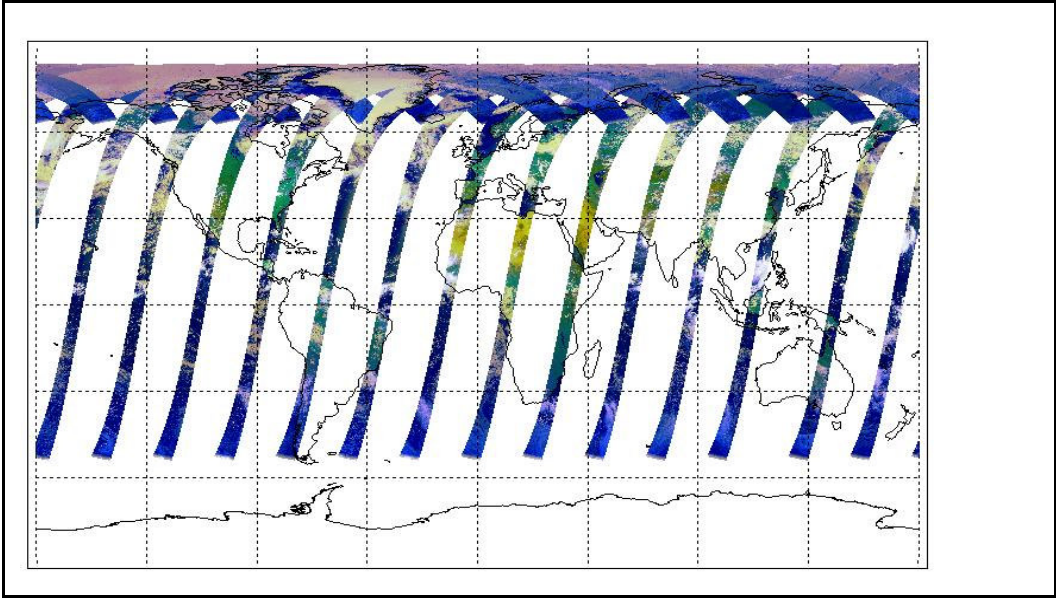

38262	25-Jun-09	High Jitter
38263	25-Jun-09	High Jitter

FLAG
FLAG

Weekly

Latest version of the weekly RAL report on: **26-Jun-09**

Out of date by: **11 days**

FLAG

Report Date	15-Jun-09
Anomalies	Mean Jitter: ~810/orbit - worst case ~990/orbit (little change wrt last week)

Browse Map

Map of browse products for: **25-Jun-09**