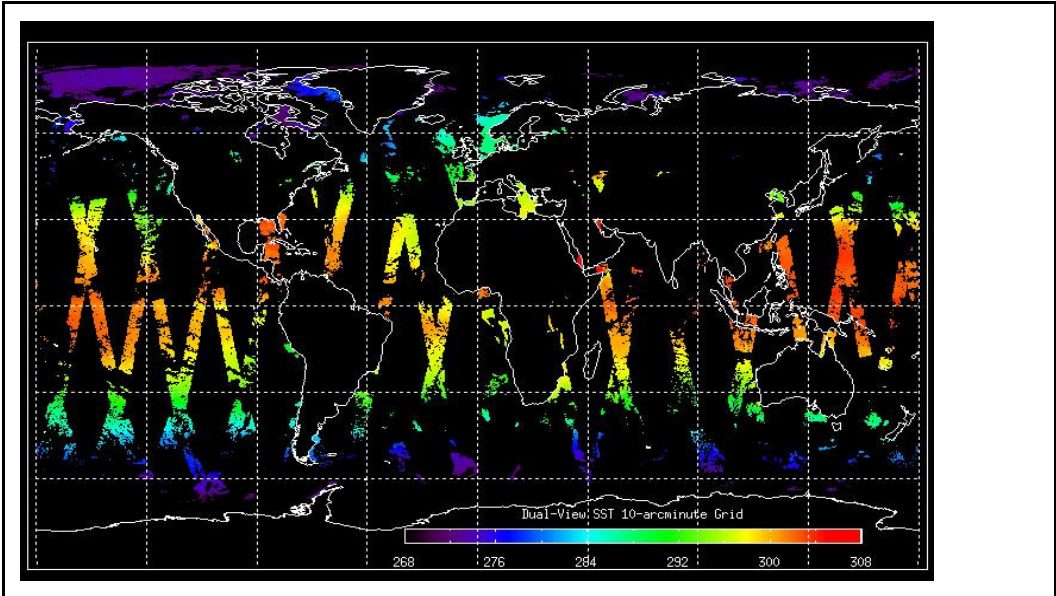

Meteo Map

Map of meteo products for: **25-Jun-09**