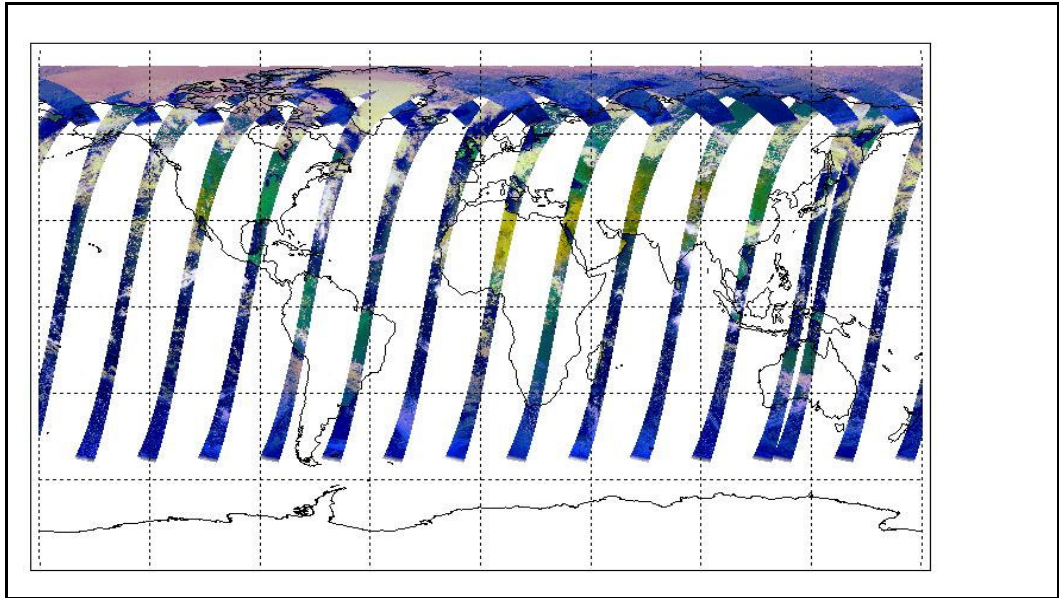

38247	24-Jun-09	22 AGO Loop changes, High Jitter
38248	24-Jun-09	High Jitter
38249	24-Jun-09	High Jitter

FLAG
FLAG
FLAG

Weekly

Latest version of the weekly RAL report on: **24-Jun-09**

Out of date by: **9 days**

Report Date	15-Jun-09
Anomalies	Mean Jitter: ~810/orbit - worst case ~990/orbit (little change wrt last week)

FLAG

Browse Map

Map of browse products for: **24-Jun-09**