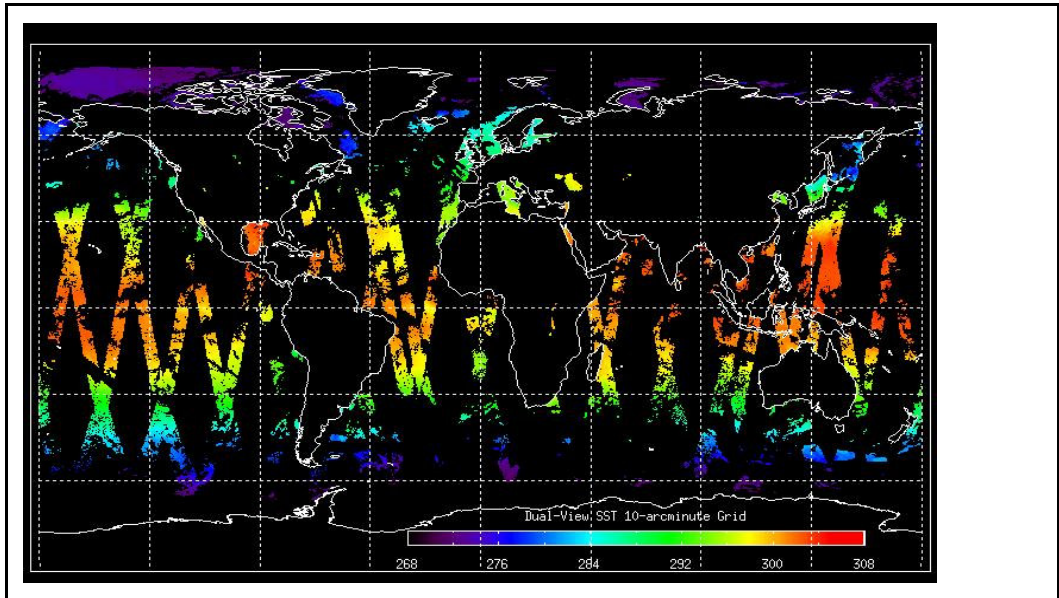

Meteo Map

Map of meteo products for: **24-Jun-09**