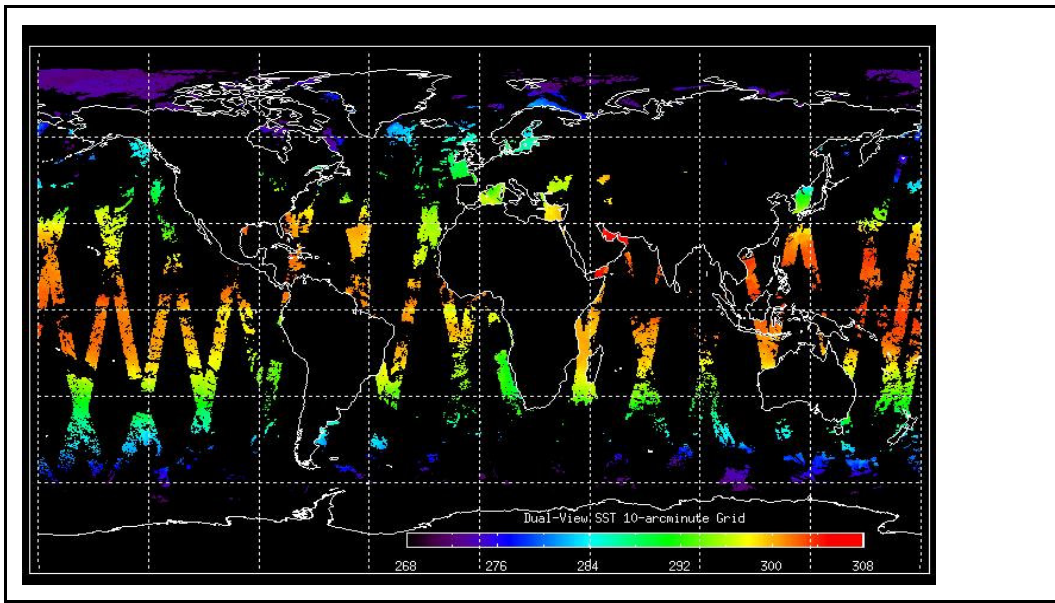

Meteo Map

Map of meteo products for: **23-Jun-09**