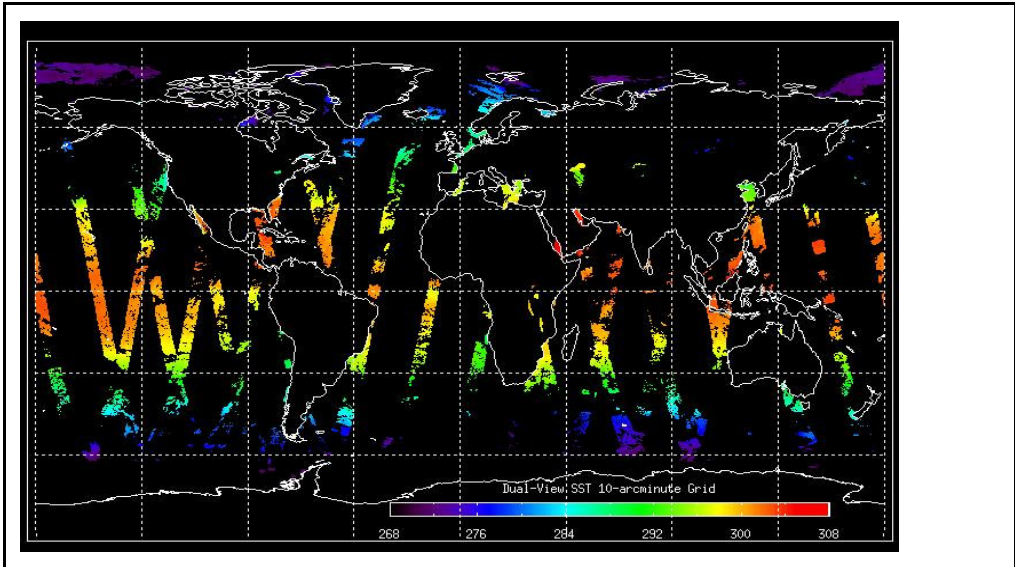

Meteo Map

Map of meteo products for: **22-Jun-09**

Comments Envisat/Artemis unavailability