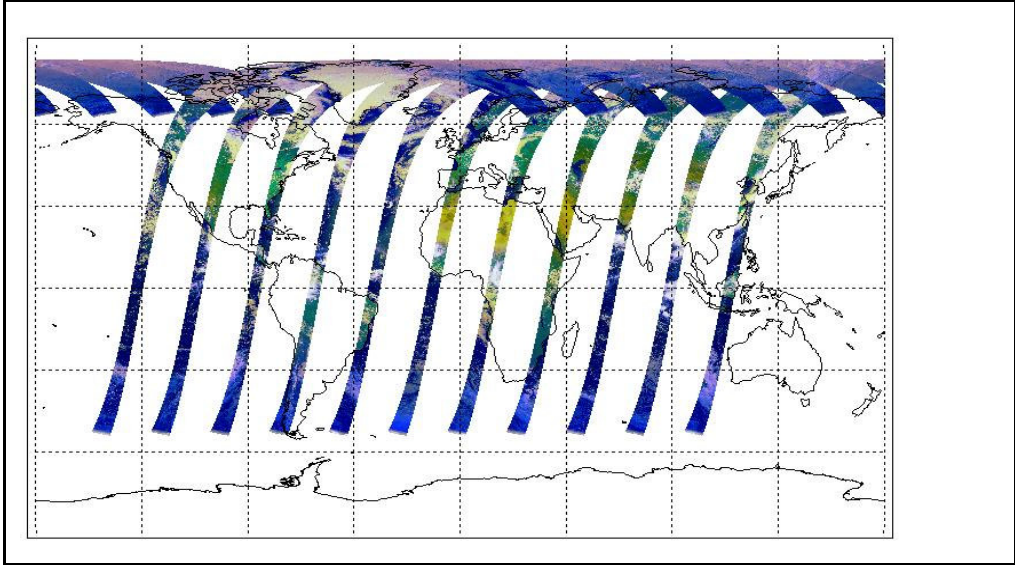

Weekly

Latest version of the weekly RAL report on: **23-Jun-09**

Out of date by: **15 days**

FLAG

Report Date 08-Jun-09

Anomalies Mean Jitter: ~790/orbit - worst case ~970/orbit (improving wrt the previous report)

Browse Map

Map of browse products for: **22-Jun-09**

Comments Envisat/Artemis unavailability