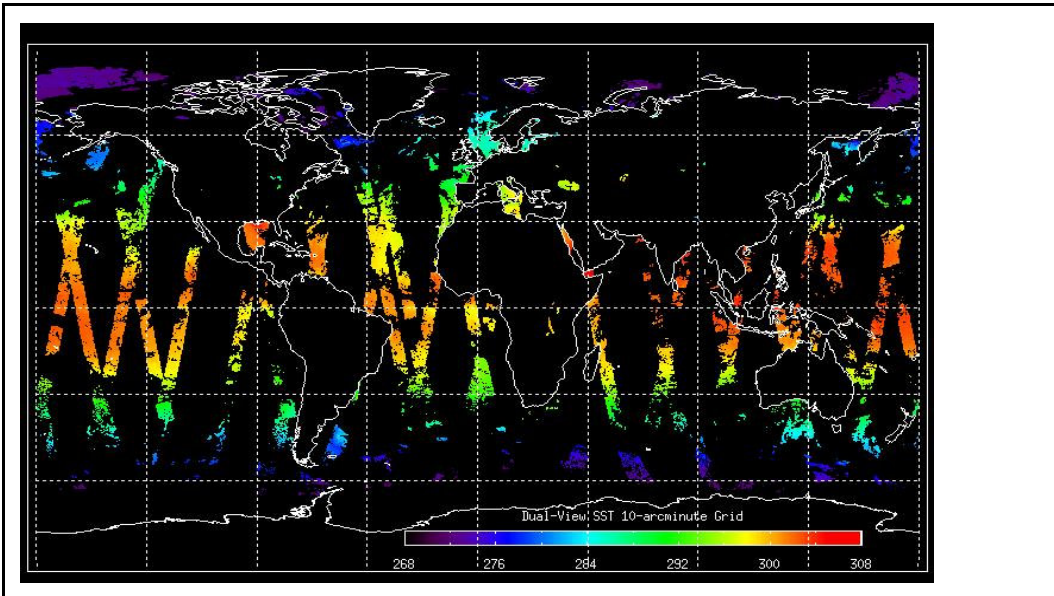

Meteo Map

Map of meteo products for: **21-Jun-09**