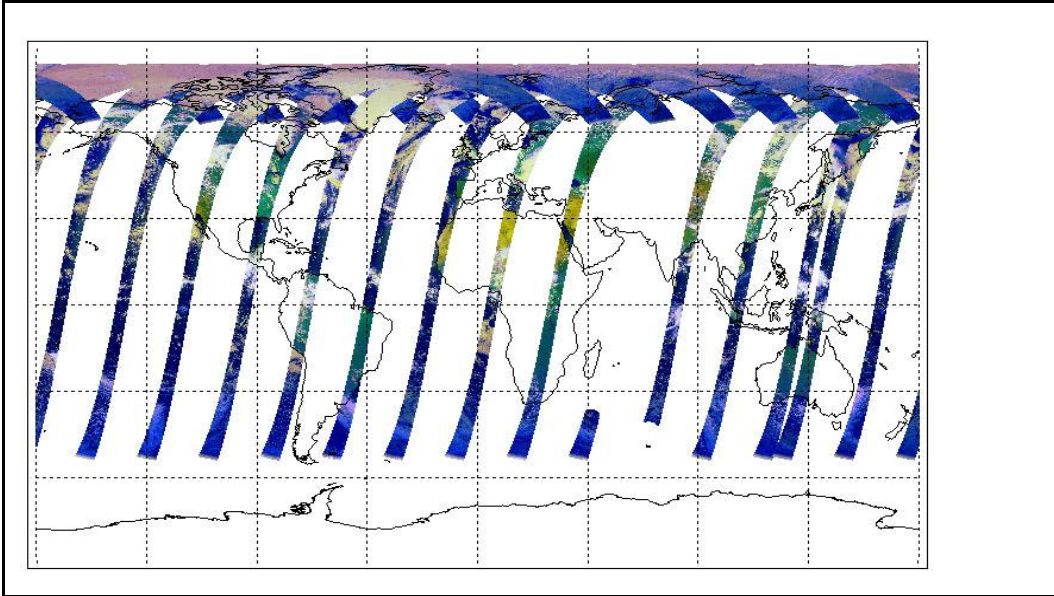

38203	21-Jun-09	High Jitter
38204	21-Jun-09	High Jitter
38205	21-Jun-09	High Jitter

FLAG
FLAG
FLAG

Weekly

Latest version of the weekly RAL report on: **22-Jun-09**

Out of date by: **14 days**

Report Date	08-Jun-09
Anomalies	Mean Jitter: ~790/orbit - worst case ~970/orbit (improving wrt the previous report)

FLAG

Browse Map

Map of browse products for: **21-Jun-09**