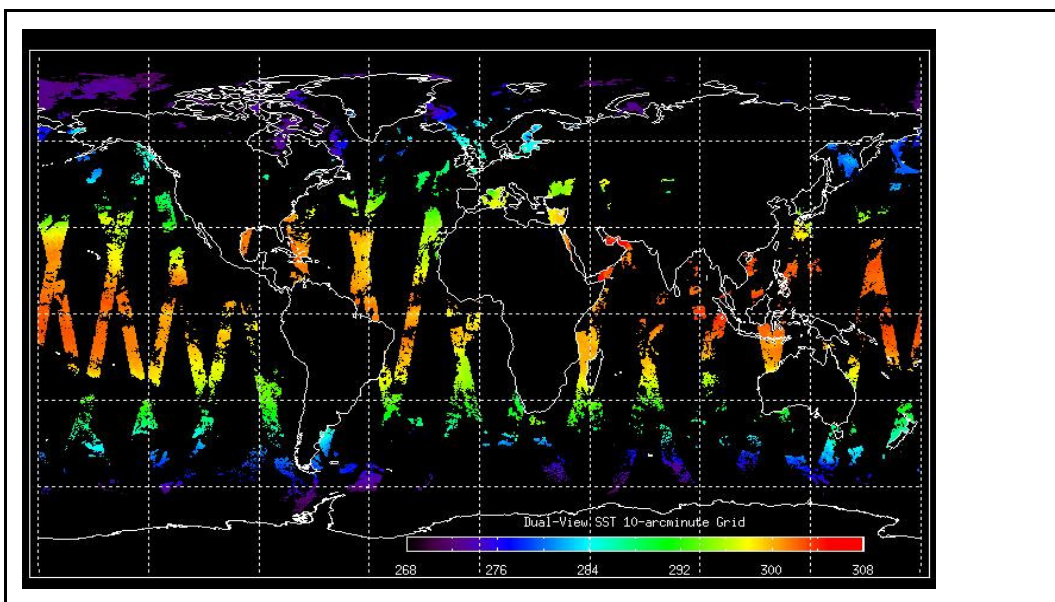

Meteo Map

Map of meteo products for: **20-Jun-09**