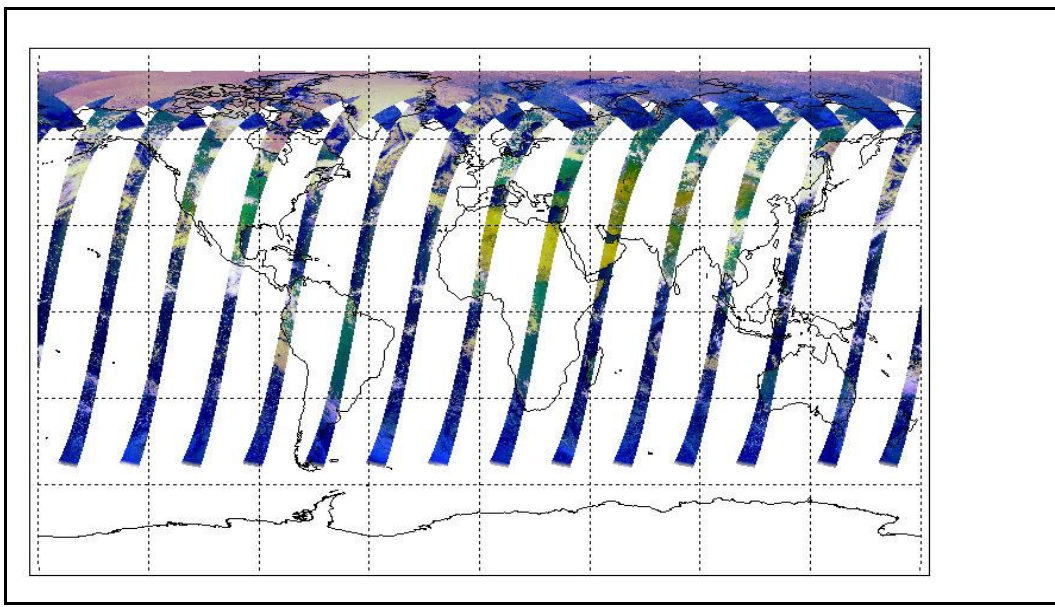

38189	20-Jun-09	High Jitter
38190	20-Jun-09	High Jitter
38191	20-Jun-09	High Jitter
38192	20-Jun-09	High Jitter

FLAG
FLAG
FLAG
FLAG

Weekly

Latest version of the weekly RAL report on: **22-Jun-09**

Out of date by: **14 days**

Report Date	08-Jun-09
Anomalies	Mean Jitter: ~790/orbit - worst case ~970/orbit (improving wrt the previous report)

FLAG

Browse Map

Map of browse products for: **20-Jun-09**