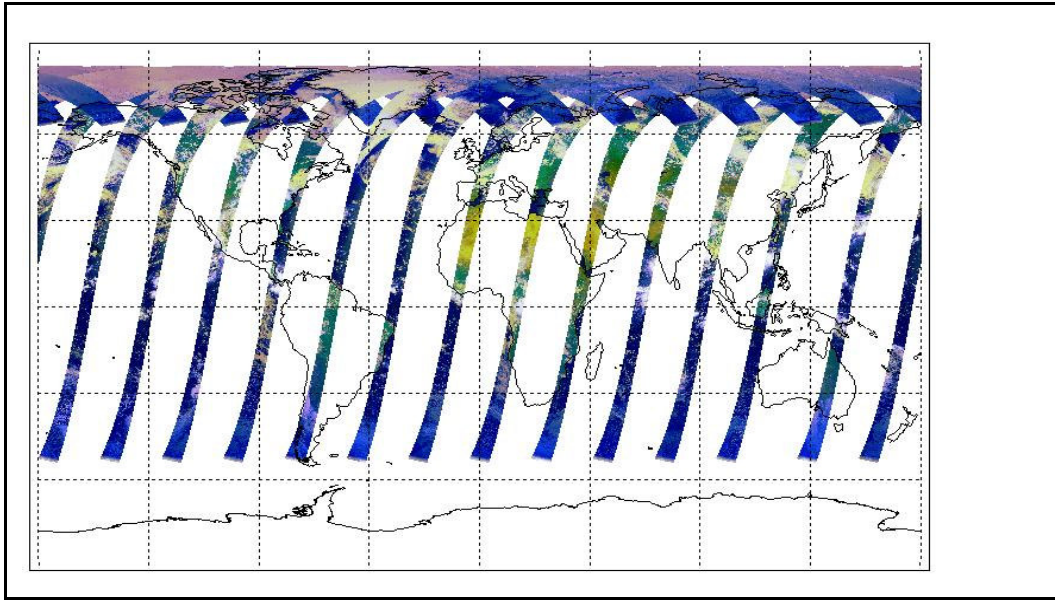

38174	18-Jun-09	High Jitter
38175	19-Jun-09	High Jitter
38176	19-Jun-09	High Jitter
38177	19-Jun-09	High Jitter

FLAG
FLAG
FLAG
FLAG

Weekly

Latest version of the weekly RAL report on: **22-Jun-09**

Out of date by: **14 days**

Report Date	08-Jun-09
Anomalies	Mean Jitter: ~790/orbit - worst case ~970/orbit (improving wrt the previous report)

FLAG

Browse Map

Map of browse products for: **19-Jun-09**