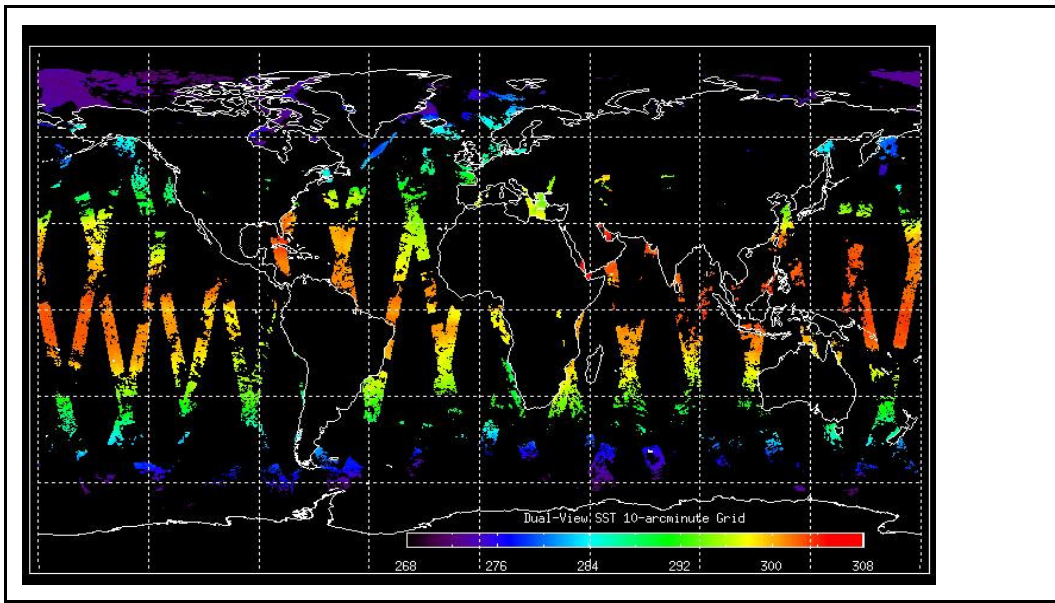

Meteo Map

Map of meteo products for: **19-Jun-09**